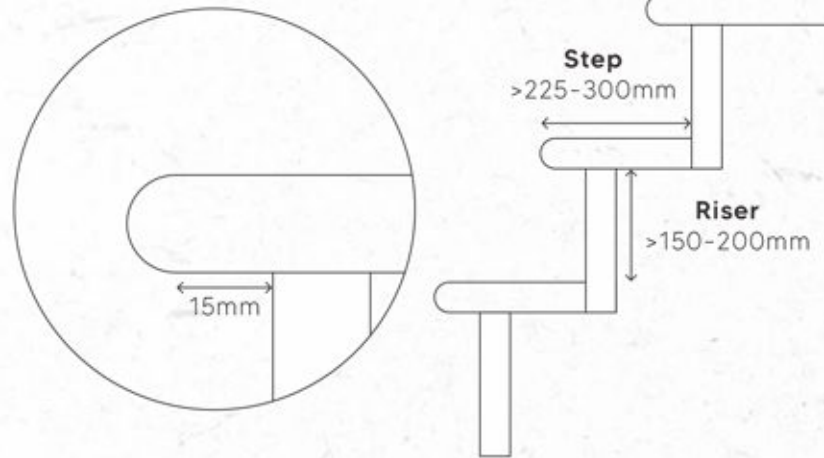

PORCELONA
G R O U P

MIRACLE

Experience

illusion

FULLBODY PORCELAIN SERIES

FULLBODY

SIZE	9.5mm	11mm	12mm	16mm	20mm
600x1200mm		•		•	•
600x600mm	•			•	•

STEPS

Wall

Floor

STEP

300x1200mm

This punch is specially designed for step & riser tiles. It highlights the edge of the step with its pattern to show the beginning of the step.

Bull Nose
Protrusion

The step & riser tiles are created keeping in mind the need to install tiles in stairways or such high spaces. Our step & riser tiles are designed with a bullnose edge to avoid any harm that might occur due to sharp-edged tiles while climbing up or stepping down. These tiles come in 15mm thickness and with an anti-skid surface to provide a comfortable and durable experience.