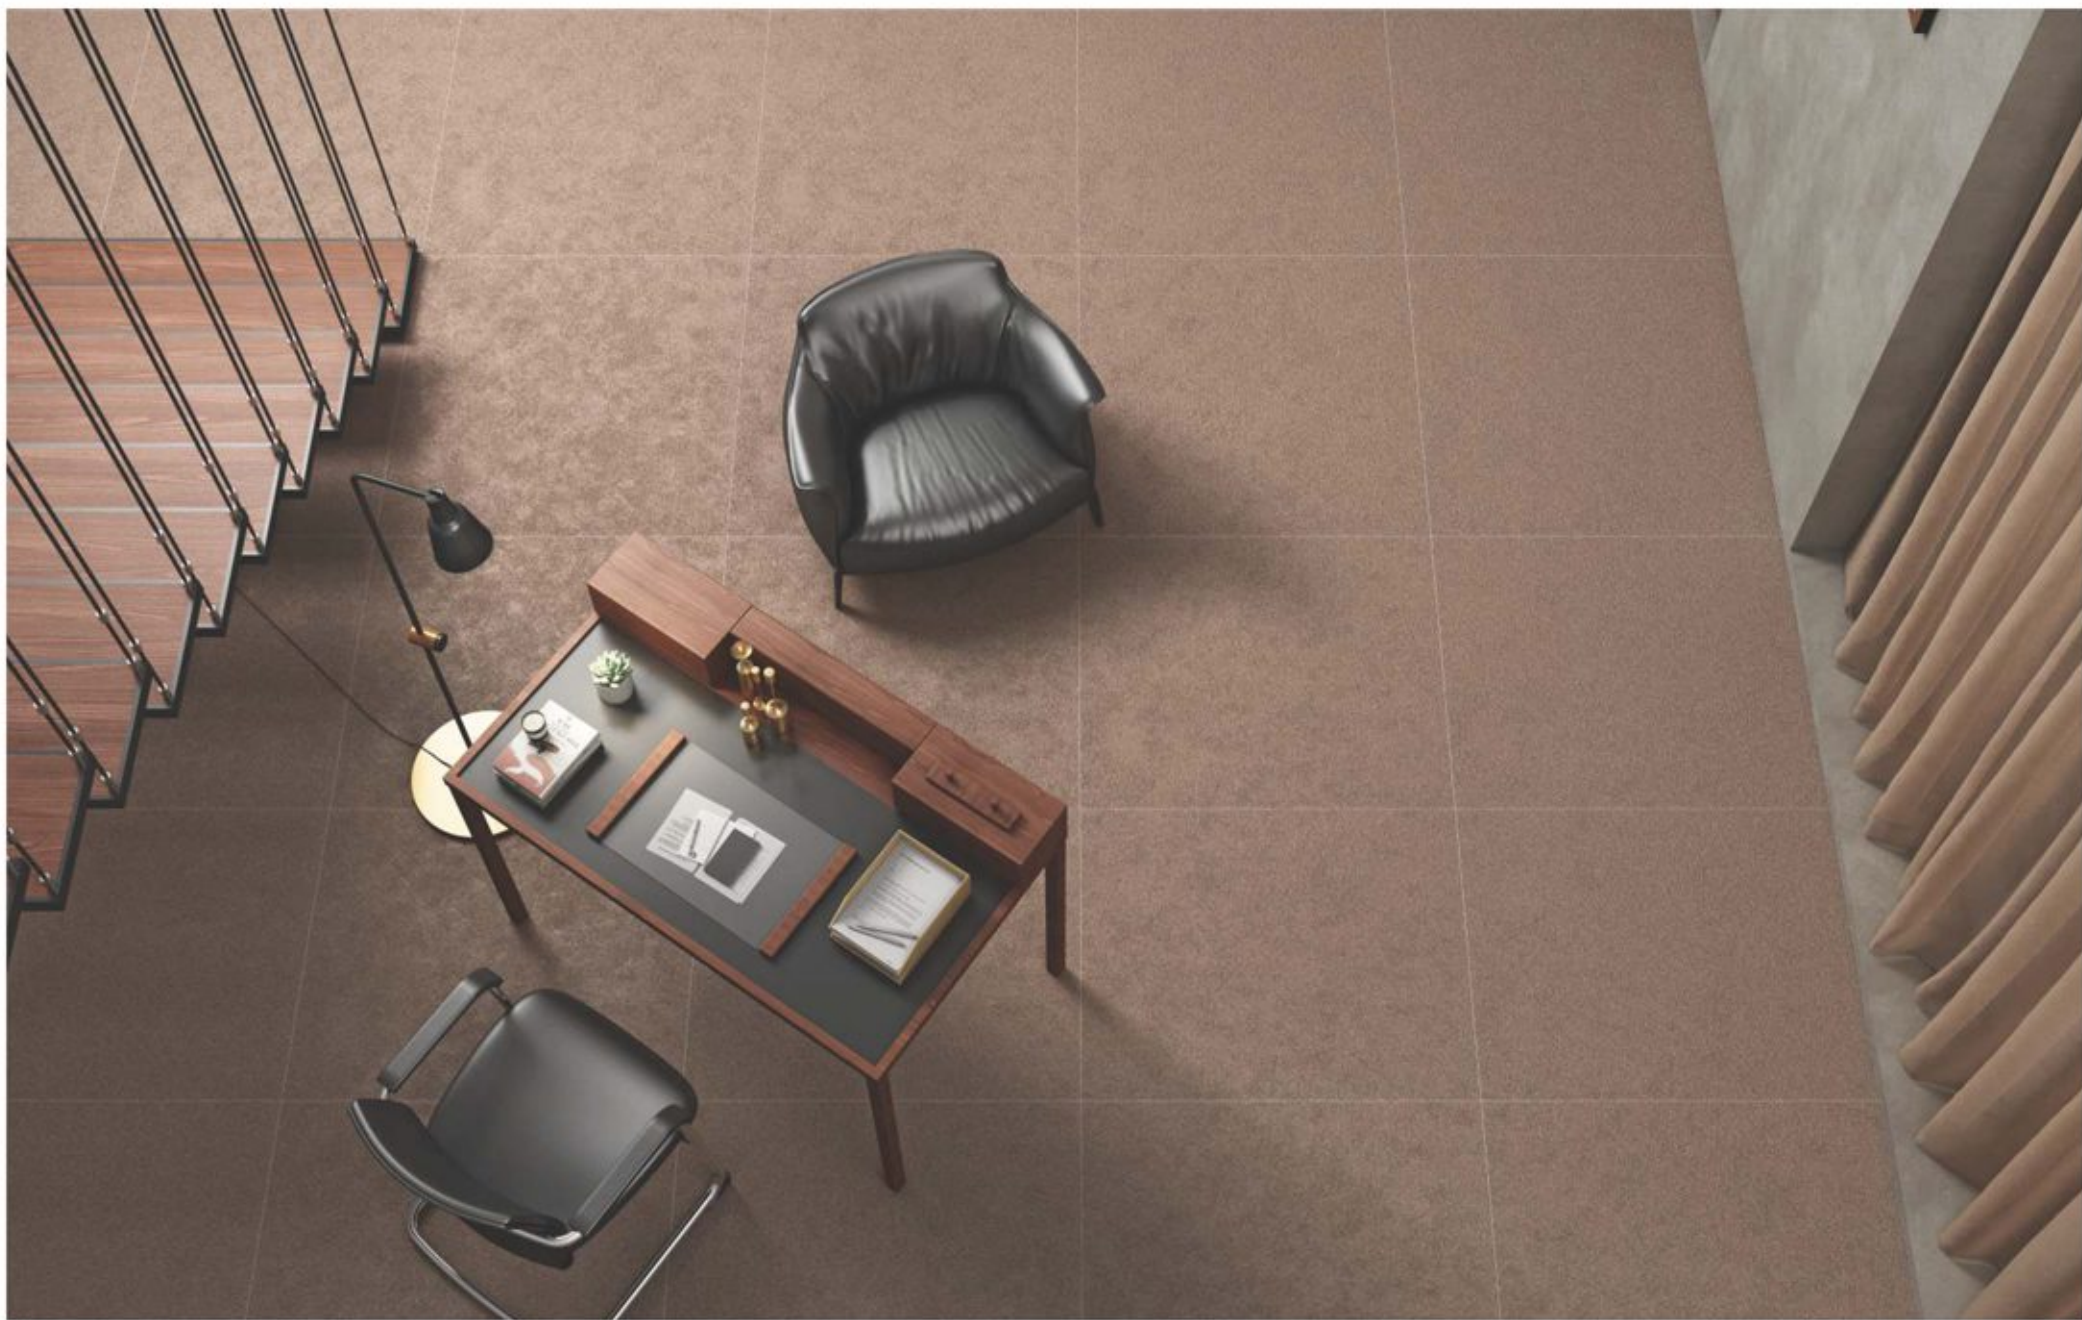

ILLUSION TERRA