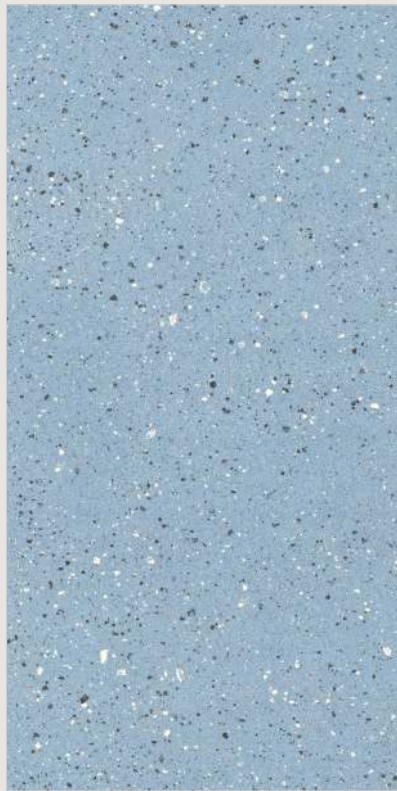

TERRAZZO SERIES

600x1200mm
FULLBODY

S E A