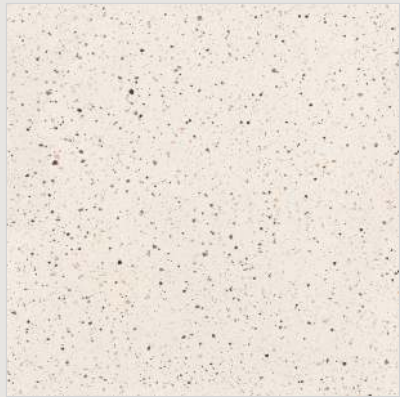

VENICE SERIES

600x600mm
FULLBODY

S I L V E R