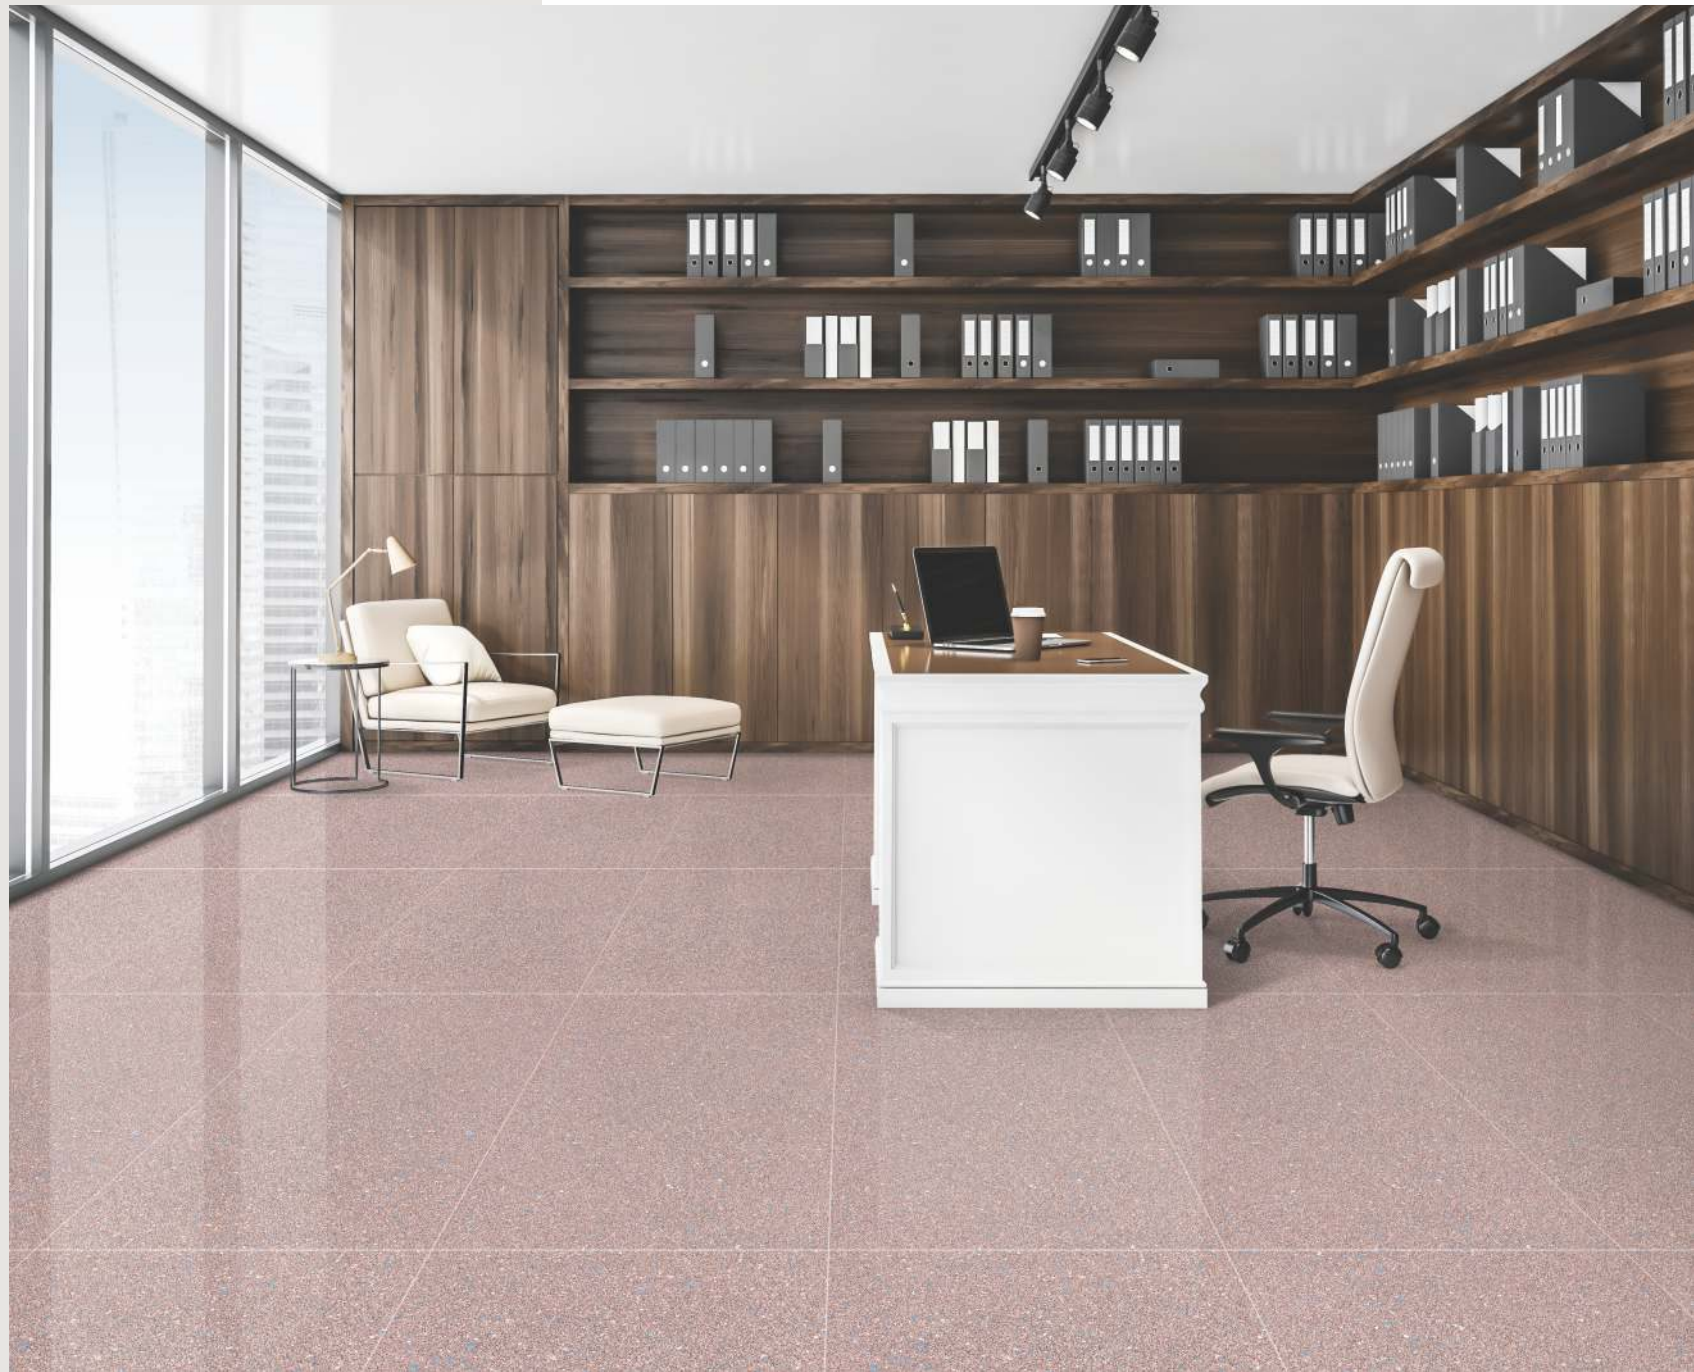

TERRAZZO SERIES

600x1200mm
FULLBODY

C H E R R Y