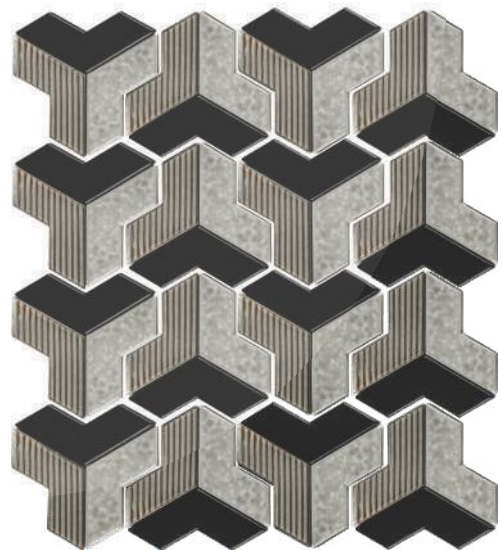

[BOOMRANGE]

● COLOUR Black   ○ COLOUR White

Surface
Glossy

Chips Size
49x84mm

Sheet Size
300x341mm

GBRG4984X454648

Boomrange Pattern