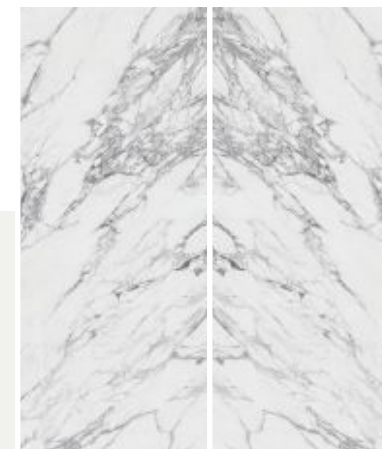

1200x3200 | 1200x2800  
1200x2400 | 800x3200  
800x2400

NOSE FLIP

Thickness: 6mm/9mm/15mm  
Finish: Bookmatch Gloss  
Type: White Body  
Random: 2

Available Dimension

1200x3200 | 1200x2800  
1200x2400 | 800x3200  
800x2400