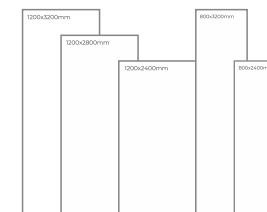

1200x3200 | 1200x2800  
1200x2400 | 800x3200  
800x2400

COTTON GREY

Thickness: 6mm/9mm/15mm  
Finish: Matt  
Type: Grey Body  
Random: 1

Available Dimension

1200x3200 | 1200x2800  
1200x2400 | 800x3200  
800x2400