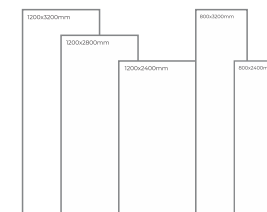

Available Dimension

1200x3200 | 1200x2800  
1200x2400 | 800x3200  
800x2400

VOLCANO STATUARIO

Thickness: 6mm/9mm/15mm  
Finish: Gloss  
Type: White Body  
Random: 2

Available Dimension

1200x3200 | 1200x2800  
1200x2400 | 800x3200  
800x2400