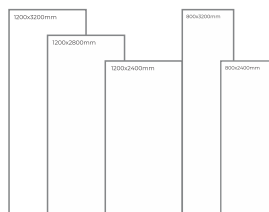

Available Dimension

1200x3200 | 1200x2800
1200x2400 | 800x3200
800x2400