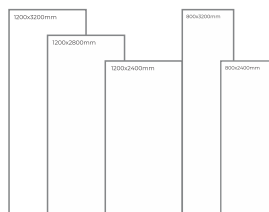

Available Dimension

1200x3200 | 1200x2800  
1200x2400 | 800x3200  
800x2400

VOLCANO STATUARIO

Thickness: 6mm/9mm/15mm  
Finish: Gloss  
Type: White Body  
Random: 2

Available Dimension

1200x3200 | 1200x2800  
1200x2400 | 800x3200  
800x2400