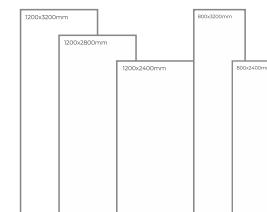

Available Dimension

1200x3200 | 1200x2800
1200x2400 | 800x3200
800x2400