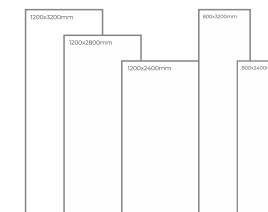

Available Dimension

1200x3200 | 1200x2800
1200x2400 | 800x3200
800x2400