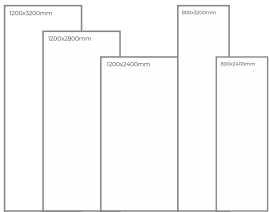

Available Dimension

1200x3200 | 1200x2800
1200x2400 | 800x3200
800x2400