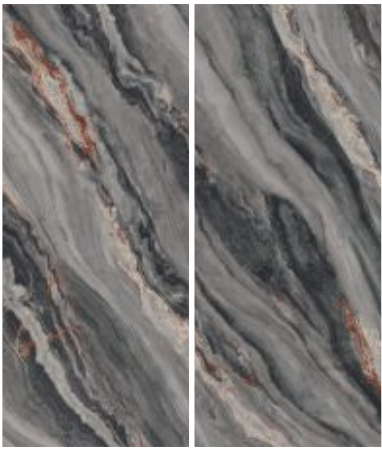

Available Dimension

1200x3200 | 1200x2800
1200x2400 | 800x3200
800x2400