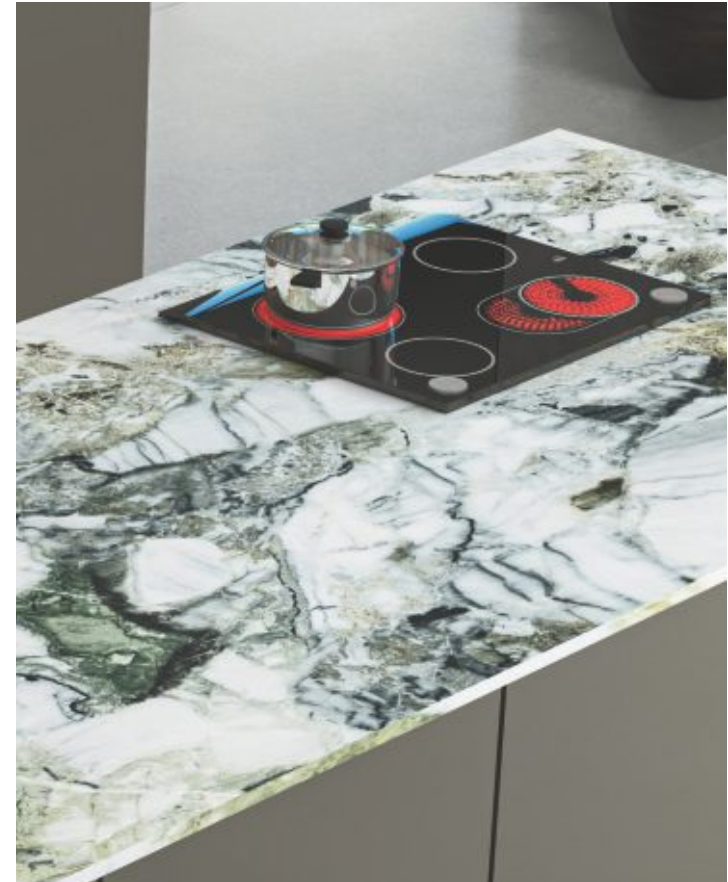

MARC GREEN

From palatial counter tops to beautiful tiles, our collection with its vast range has everything to keep you amazed and amused for the lifetime.