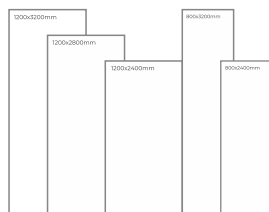

WHITE  
B O D Y

STATUARIO MAGIA

Thickness: 6mm/9mm/15mm  
Finish: Bookmatch Gloss  
Type: White Body  
Random: 2

Available Dimension

1200x3200 | 1200x2800  
1200x2400 | 800x3200  
800x2400

QUARTZ ROSE

Thickness: 6mm/9mm/15mm  
Finish: Bookmatch Gloss  
Type: White Body  
Random: 2