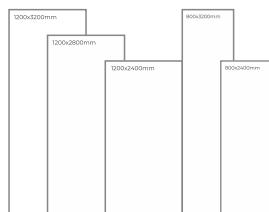

Available Dimension

1200x3200 | 1200x2800  
1200x2400 | 800x3200  
800x2400

WHITE  
BODY

COLORADO FLIP

Thickness: 6mm/9mm/15mm  
Finish: Bookmatch Gloss  
Type: White Body  
Random: 2

Available Dimension

1200x3200 | 1200x2800  
1200x2400 | 800x3200  
800x2400