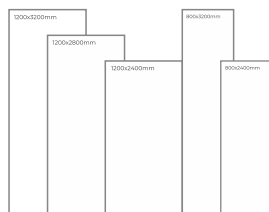

Available Dimension

1200x3200 | 1200x2800  
1200x2400 | 800x3200  
800x2400

GREY  
BODY

SUBWAY BIANCO

Thickness: 6mm/9mm/15mm  
Finish: Matt  
Type: Grey Body  
Random: 1

Available Dimension

1200x3200 | 1200x2800  
1200x2400 | 800x3200  
800x2400