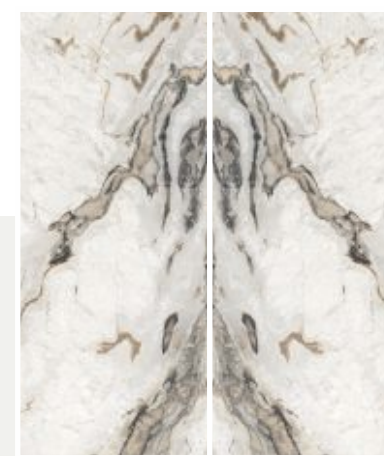

Available Dimension

1200x3200 | 1200x2800
1200x2400 | 800x3200
800x2400