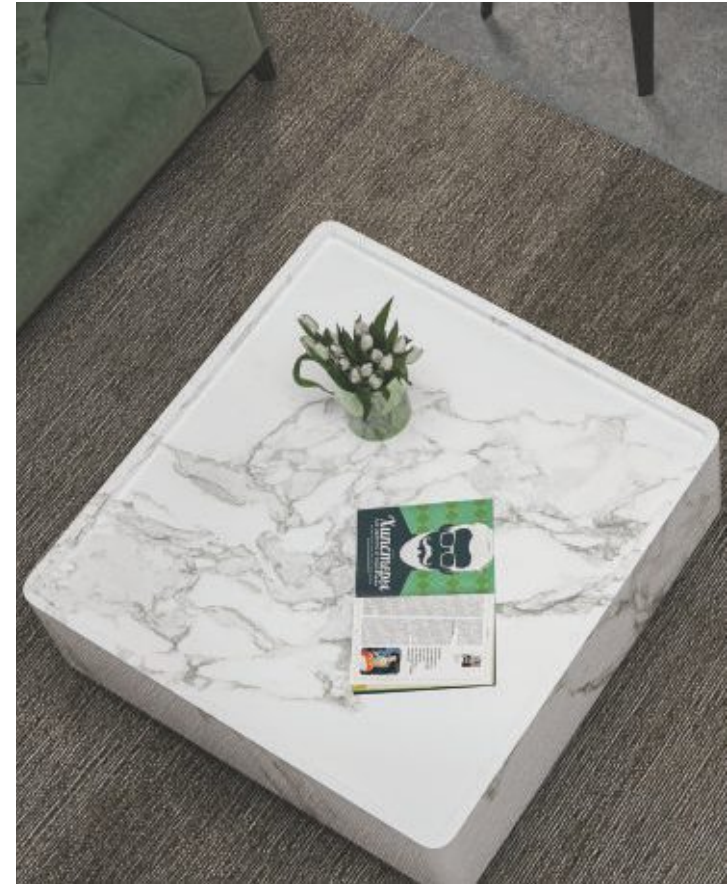

Senso White  
Type: White Body  
Gloss

STATUARIO BRAZILIAN

The touch of grey fused with streaks of white to paint a picture of utter grace and glory...in a very sublime manner. Every element in this space speaks about style without saying anything.