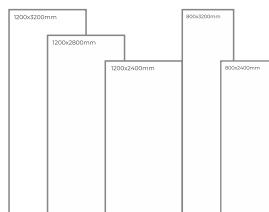

WHITE
B O D Y

MORRELA BEIGE

Thickness: 6mm/9mm/15mm
Finish: Matt
Type: Grey Body
Random: 1

Available Dimension

1200x3200 | 1200x2800
1200x2400 | 800x3200
800x2400