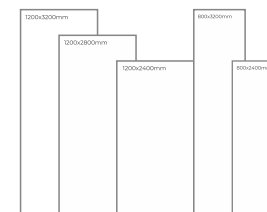

Available Dimension

1200x3200 | 1200x2800  
1200x2400 | 800x3200  
800x2400

WHITE  
B O D Y

CALACATTA BIANCO

Thickness: 6mm/9mm/15mm  
Finish: Gloss  
Type: White Body  
Random: 2

Available Dimension

1200x3200 | 1200x2800  
1200x2400 | 800x3200  
800x2400