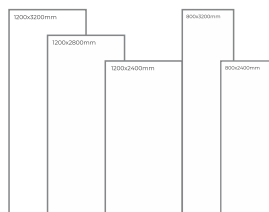

Available Dimension

1200x3200 | 1200x2800  
1200x2400 | 800x3200  
800x2400

WHITE  
B O D Y

ROCK BOTTOCHINO

Thickness: 6mm/9mm/15mm  
Finish: Gloss  
Type: White Body  
Random: 2

Available Dimension

1200x3200 | 1200x2800  
1200x2400 | 800x3200  
800x2400