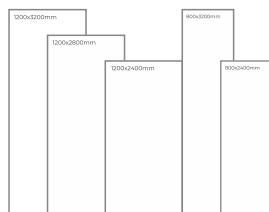

WHITE
B O D Y

COTTON CREMA

Thickness: 6mm/9mm/15mm
Finish: Matt
Type: Grey Body
Random: 1

Available Dimension

1200x3200 | 1200x2800
1200x2400 | 800x3200
800x2400