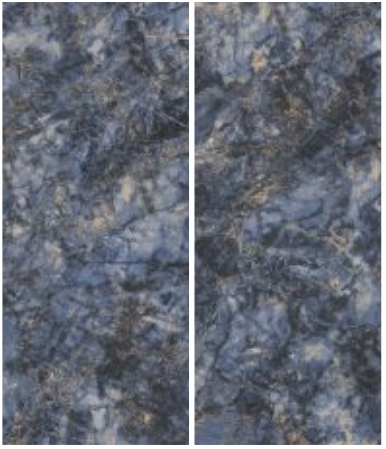

Available Dimension

1200x3200 | 1200x2800
1200x2400 | 800x3200
800x2400