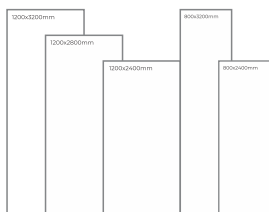

GREY
B O D Y

BLACK FJORD

Thickness: 6mm/9mm/15mm
Finish: Matt
Type: Grey Body
Random: 2

Available Dimension

1200x3200 | 1200x2800
1200x2400 | 800x3200
800x2400