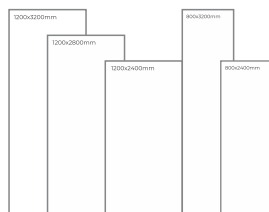

Available Dimension

1200x3200 | 1200x2800  
1200x2400 | 800x3200  
800x2400

WHITE  
B O D Y

SUBWAY BEIGE

Thickness: 6mm/9mm/15mm  
Finish: Matt  
Type: Grey Body  
Random: 1

Available Dimension

1200x3200 | 1200x2800  
1200x2400 | 800x3200  
800x2400