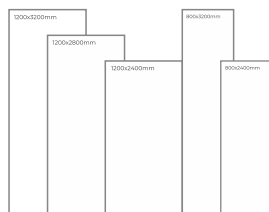

Available Dimension

1200x3200 | 1200x2800  
1200x2400 | 800x3200  
800x2400

WHITE  
B O D Y

MEGA BEIGE

Thickness: 6mm/9mm/15mm  
Finish: Matt  
Type: Grey Body  
Random: 1

Available Dimension

1200x3200 | 1200x2800  
1200x2400 | 800x3200  
800x2400