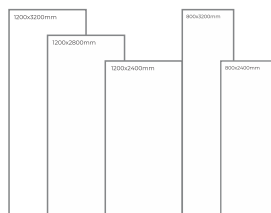

Available Dimension

1200x3200 | 1200x2800
1200x2400 | 800x3200
800x2400