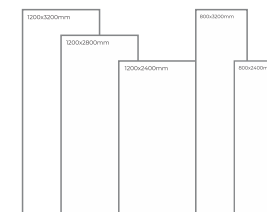

SATUARIO NORWELL

Thickness: 6mm/9mm/15mm  
Finish: Gloss  
Type: White Body  
Random: 2

Available Dimension

1200x3200 | 1200x2800  
1200x2400 | 800x3200  
800x2400

Table Top

Satuário Norwell  
Type: White Body  
Gloss