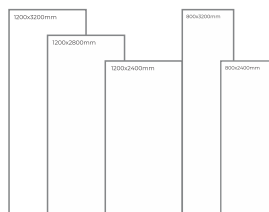

WHITE  
B O D Y

CALCITE CRISTAL

Thickness: 6mm/9mm/15mm  
Finish: Gloss  
Type: White Body  
Random: 1

Available Dimension

1200x3200 | 1200x2800  
1200x2400 | 800x3200  
800x2400

CRYSTAL ICE

Thickness: 6mm/9mm/15mm  
Finish: Gloss  
Type: White Body  
Random: 2