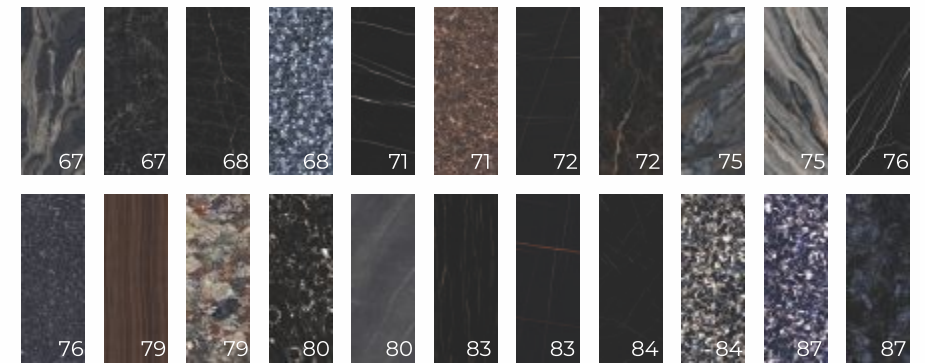

CONTENT

Black Body