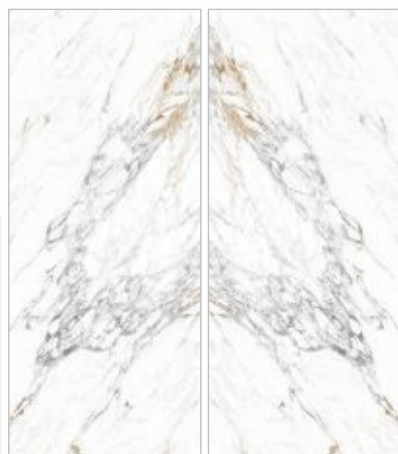

WHITE  
B O D Y

STATUARIO MAGIA

Thickness: 6mm/9mm/15mm  
Finish: Bookmatch Gloss  
Type: White Body  
Random: 2

Available Dimension

1200x3200 | 1200x2800  
1200x2400 | 800x3200  
800x2400

QUARTZ ROSE

Thickness: 6mm/9mm/15mm  
Finish: Bookmatch Gloss  
Type: White Body  
Random: 2