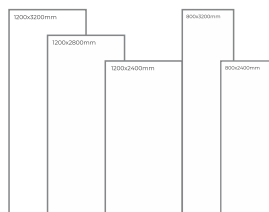

Available Dimension

1200x3200 | 1200x2800  
1200x2400 | 800x3200  
800x2400

WHITE  
B O D Y

STATUARIO AREZO

Thickness: 6mm/9mm/15mm  
Finish: Gloss  
Type: White Body  
Random: 2

Available Dimension

1200x3200 | 1200x2800  
1200x2400 | 800x3200  
800x2400