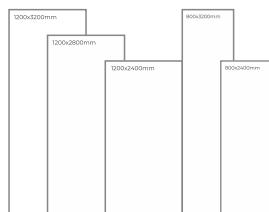

Available Dimension

1200x3200 | 1200x2800  
1200x2400 | 800x3200  
800x2400

WHITE  
B O D Y

ONYX PINK

Thickness: 6mm/9mm/15mm  
Finish: Gloss  
Type: White Body  
Random: 2

Available Dimension

1200x3200 | 1200x2800  
1200x2400 | 800x3200  
800x2400