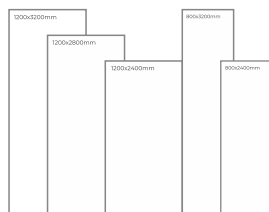

WHITE  
B O D Y

STATUARIO CLARA

Thickness: 6mm/9mm/15mm  
Finish: Gloss  
Type: White Body  
Random: 2

Available Dimension

1200x3200 | 1200x2800  
1200x2400 | 800x3200  
800x2400

STATUARIO PLATINA

Thickness: 6mm/9mm/15mm  
Finish: Gloss  
Type: White Body  
Random: 2