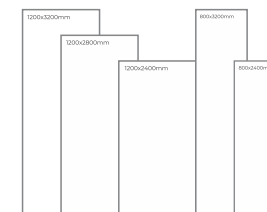

Available Dimension

1200x3200 | 1200x2800
1200x2400 | 800x3200
800x2400