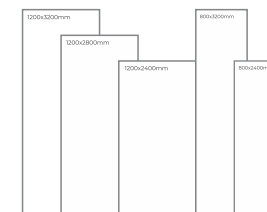

Available Dimension

1200x3200 | 1200x2800  
1200x2400 | 800x3200  
800x2400

LAPIS AZUL

Thickness: 6mm/9mm/15mm  
Finish: High Gloss  
Type: Grey Body  
Random: 2

Available Dimension

1200x3200 | 1200x2800  
1200x2400 | 800x3200  
800x2400