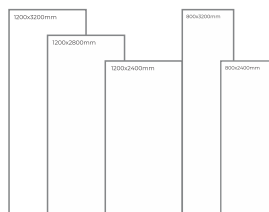

WHITE  
B O D Y

STATUARIO BRAZILIAN

Thickness: 6mm/9mm/15mm  
Finish: Gloss  
Type: White Body  
Random: 2

Available Dimension

1200x3200 | 1200x2800  
1200x2400 | 800x3200  
800x2400

STATUARIO ANTICO

Thickness: 6mm/9mm/15mm  
Finish: Gloss  
Type: White Body  
Random: 2

Available Dimension

1200x3200 | 1200x2800  
1200x2400 | 800x3200  
800x2400

WHITE  
B O D Y

STATUARIO AREZO

Thickness: 6mm/9mm/15mm  
Finish: Gloss  
Type: White Body  
Random: 2

Available Dimension

1200x3200 | 1200x2800  
1200x2400 | 800x3200  
800x2400