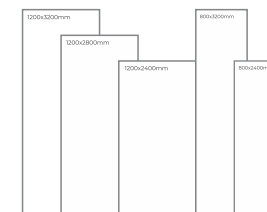

Available Dimension

1200x3200 | 1200x2800  
1200x2400 | 800x3200  
800x2400

WHITE  
B O D Y

ONYX PINK

Thickness: 6mm/9mm/15mm  
Finish: Gloss  
Type: White Body  
Random: 2

Available Dimension

1200x3200 | 1200x2800  
1200x2400 | 800x3200  
800x2400