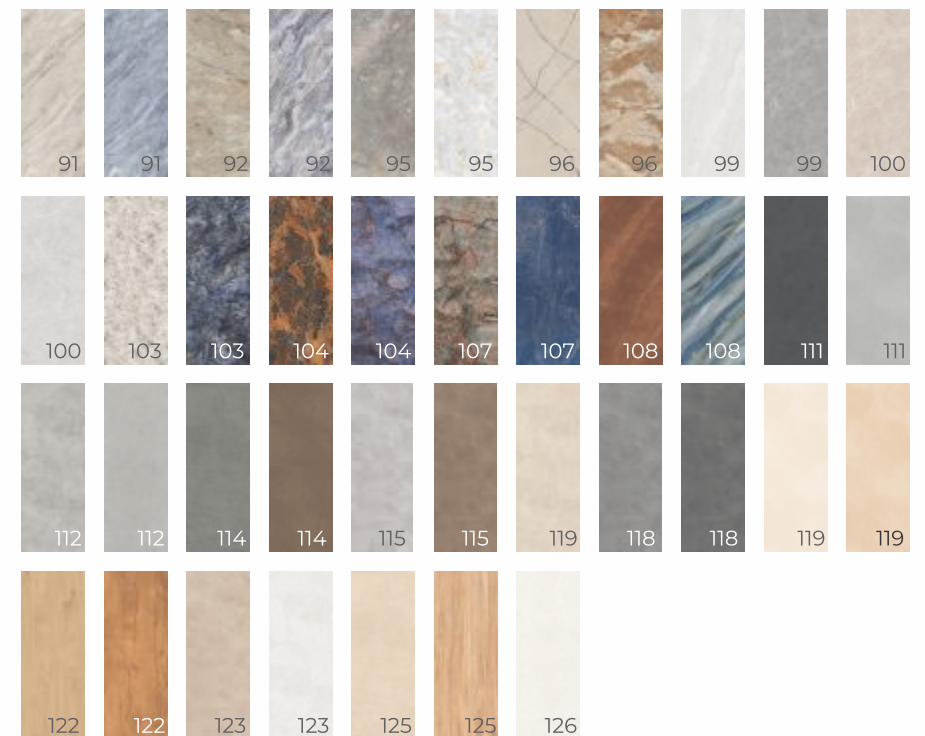

White Body

116	Design
03	BODY

Bring home the innovative streak of Vetican Tiling Solutions which has elements of beauty, aesthetics and design harmony to enliven your ambiance with energy and elan.

CONTENT

Black Body

Grey Body