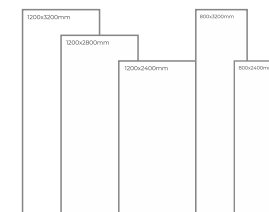

Available Dimension

1200x3200 | 1200x2800
1200x2400 | 800x3200
800x2400