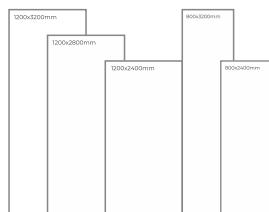

Available Dimension

1200x3200 | 1200x2800  
1200x2400 | 800x3200  
800x2400

WHITE  
B O D Y

LUMIX IVORY

Thickness: 6mm/9mm/15mm  
Finish: Gloss  
Type: White Body  
Random: 2

Available Dimension

1200x3200 | 1200x2800  
1200x2400 | 800x3200  
800x2400