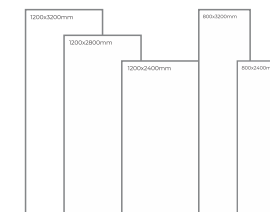

Available Dimension

1200x3200 | 1200x2800
1200x2400 | 800x3200
800x2400