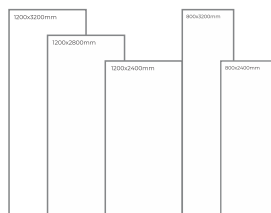

Available Dimension

1200x3200 | 1200x2800  
1200x2400 | 800x3200  
800x2400

AAREZO BLUE

Thickness: 6mm/9mm/15mm  
Finish: Gloss  
Type: White Body  
Random: 2

Available Dimension

1200x3200 | 1200x2800  
1200x2400 | 800x3200  
800x2400