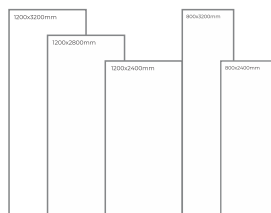

Available Dimension

1200x3200 | 1200x2800  
1200x2400 | 800x3200  
800x2400

WHITE  
B O D Y

CARRARA NOSE

Thickness: 6mm/9mm/15mm  
Finish: Gloss  
Type: White Body  
Random: 2

Available Dimension

1200x3200 | 1200x2800  
1200x2400 | 800x3200  
800x2400