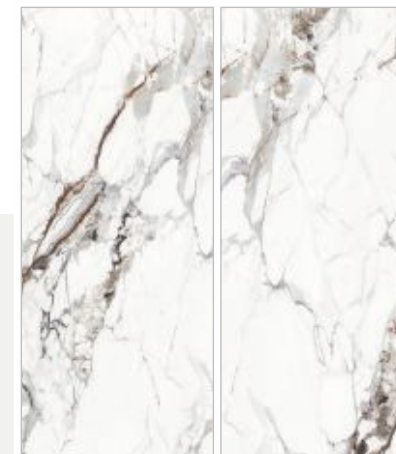

Available Dimension

1200x3200 | 1200x2800
1200x2400 | 800x3200
800x2400