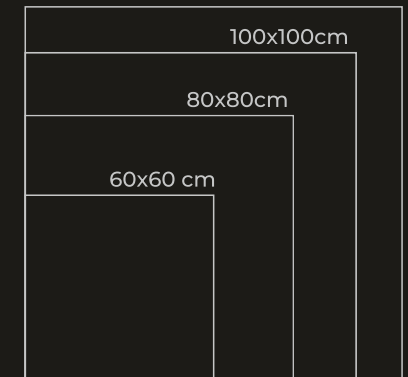

ELEGANCE BLACK

Thickness : 9mm
Finish : High Glossy

120x180cm

120x120cm

Application

Size : 120x180CM | 100x100CM

Finish : High Glossy

ELEGANCE BLACK