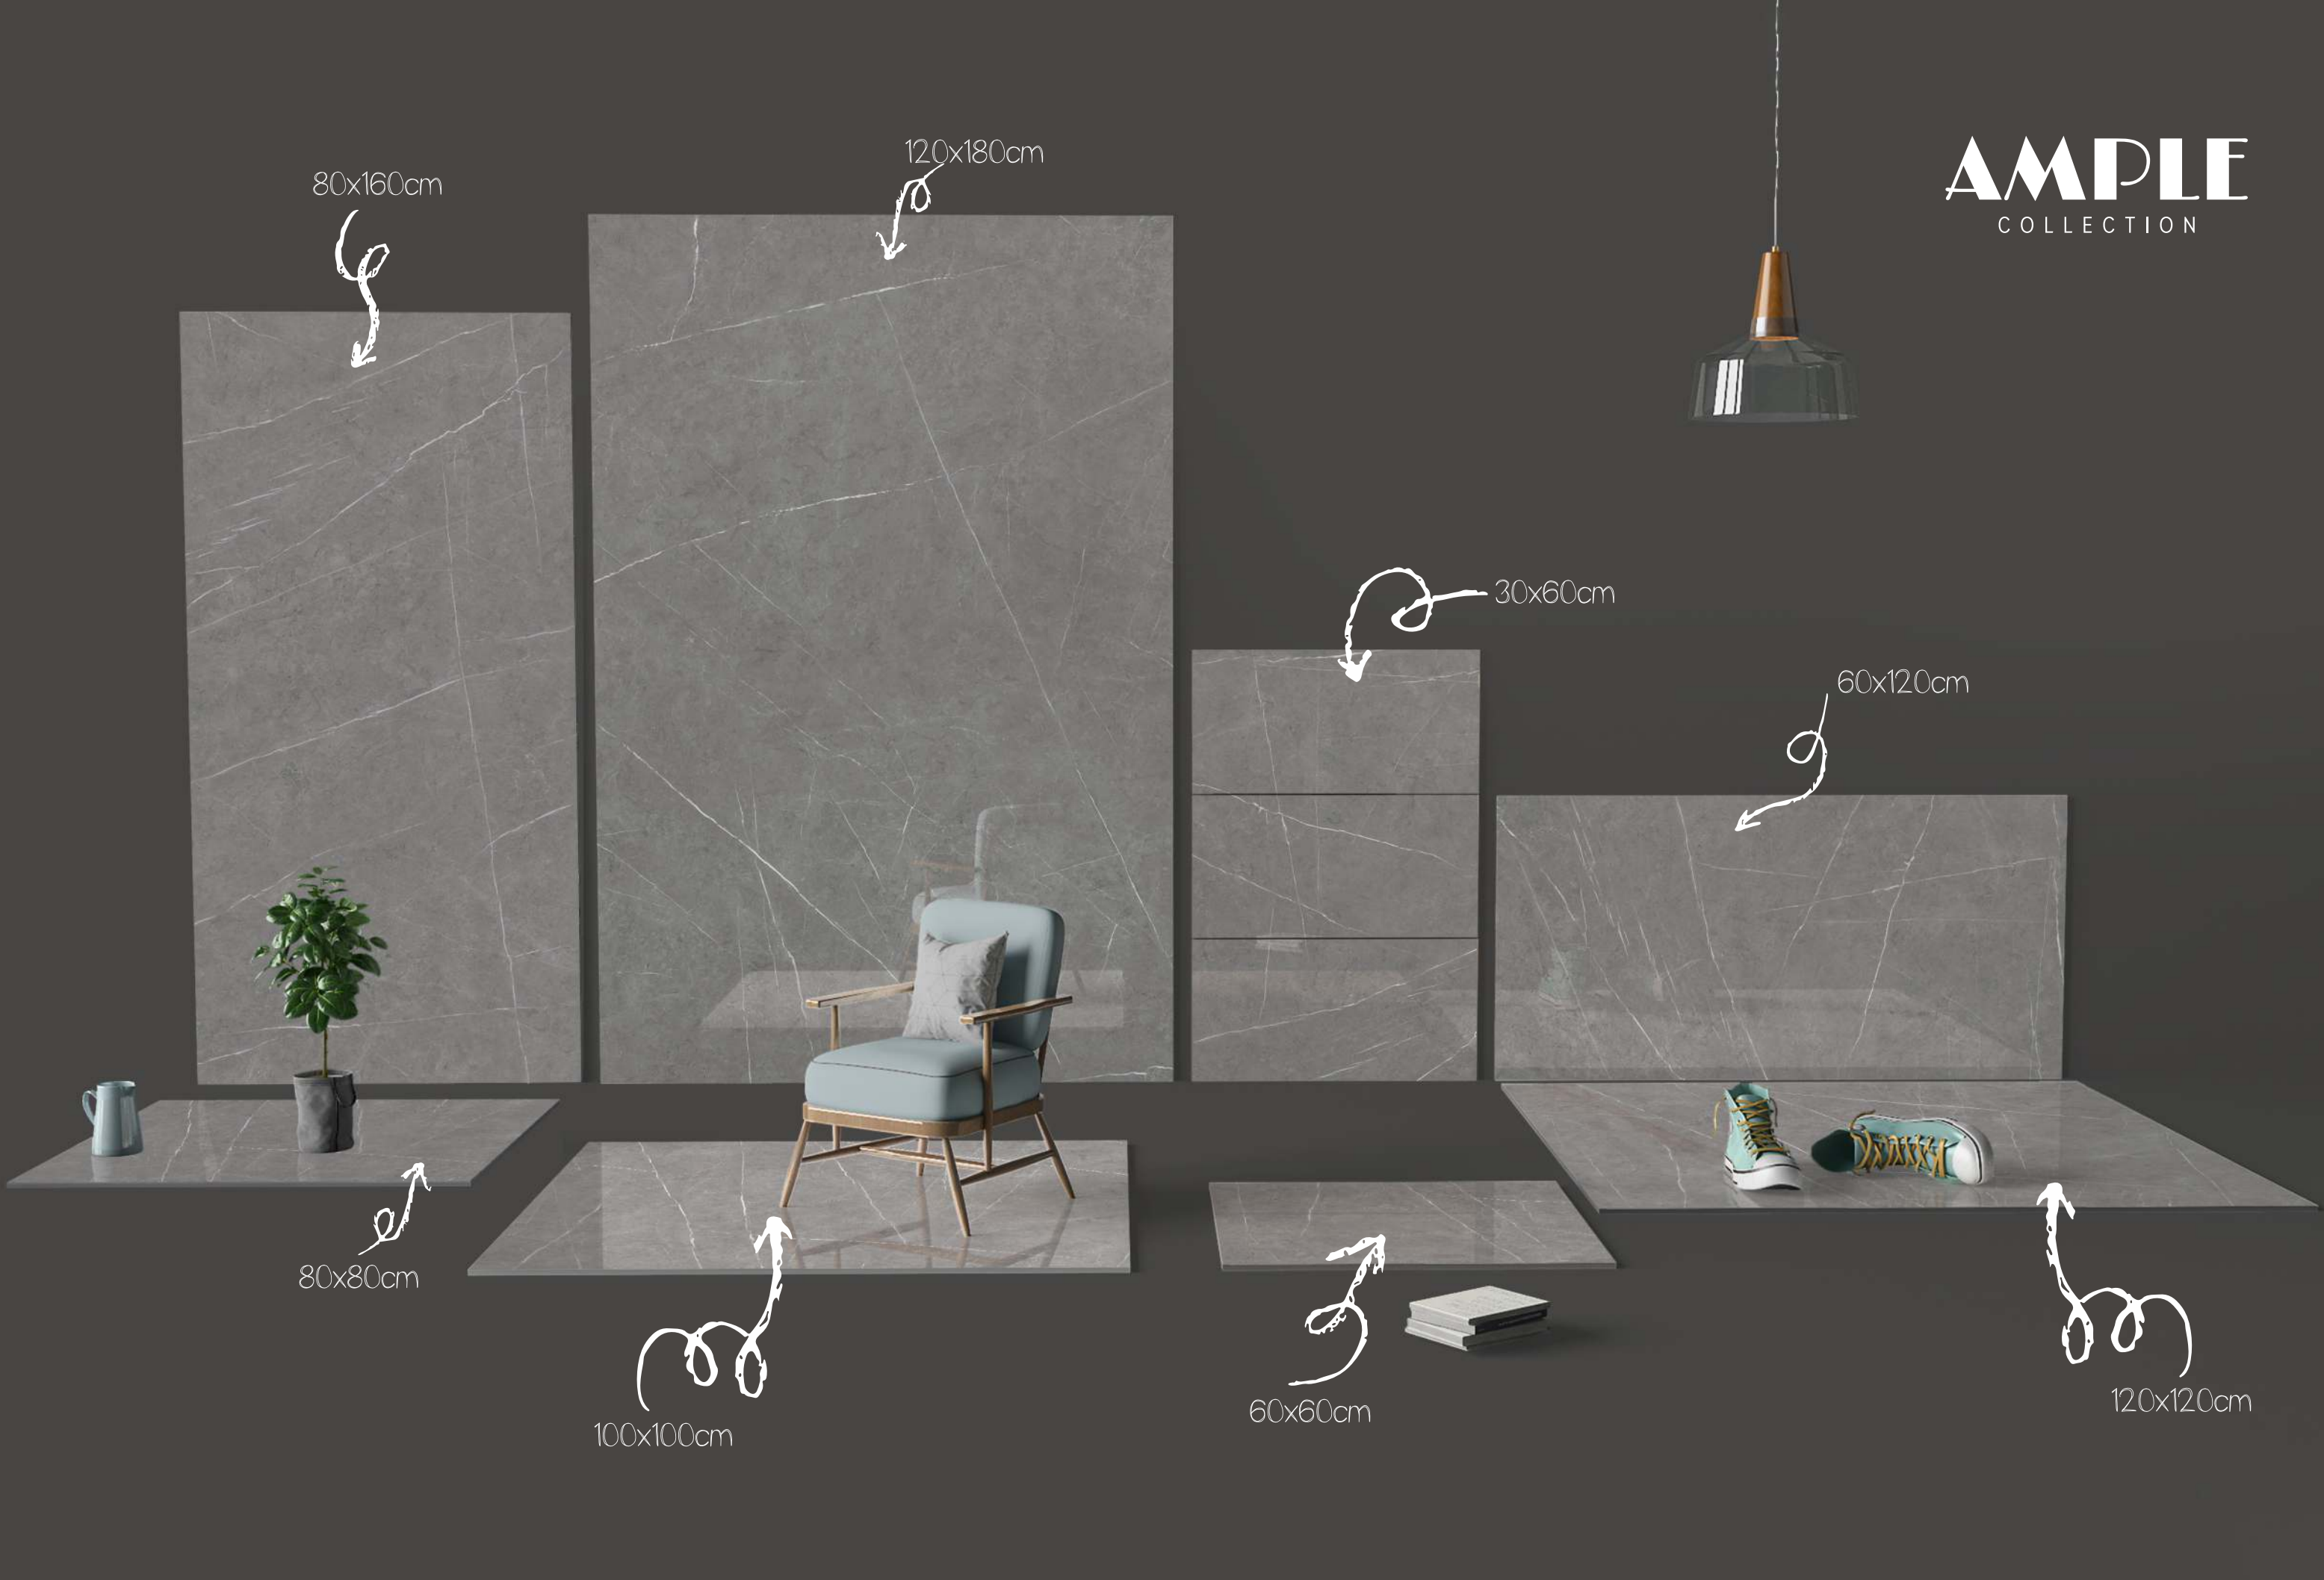

Salon & Spa

Offices

Restaurants & Hotels

Bathroom

Showrooms

Size : 120x180CM | 100x100CM

Finish : Glossy & Matt

PIETRA CREMA

AMPLE

COLLECTION

80x160cm

120x180cm

30x60cm

60x120cm

80x80cm

100x100cm

60x60cm

120x120cm

PIETRA GREY

Gray shades are gaining consumer preferences and tend to become the number one choice in professional spaces, but also personal

A light, refined shade, will make your room look more spacious. This statement light-colored floor will gently highlight your decor and your airy bright space.