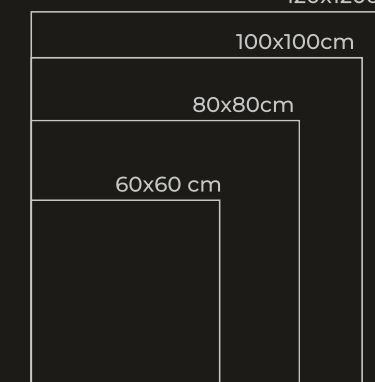

CALCATTÀ AVARIO

The Even collection reinterprets the materiality of Calcatta Avario with a subtle look, soft and pleasant to the touch.

It is available in different sizes, that can be combined with all Porcelona floor tile collections. Even is the ideal solution for creating harmonious, evocative settings in all areas of the house and elsewhere.

CALCATTÀ AVARIO

Thickness : 9mm
Finish : **Glossy & Matt**

120x180cm

120x120cm

Application