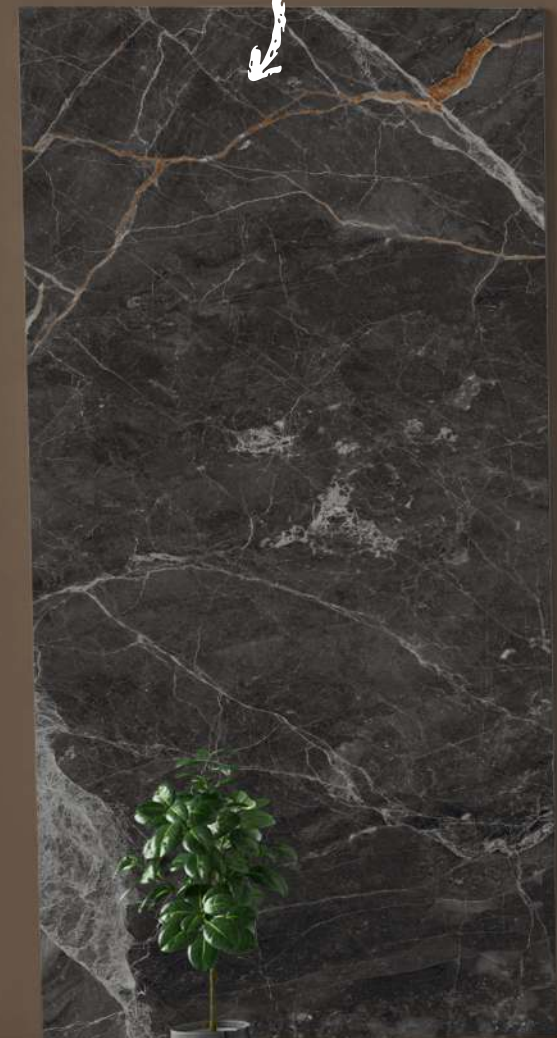

AMPLE

COLLECTION

80x160cm

120x180cm