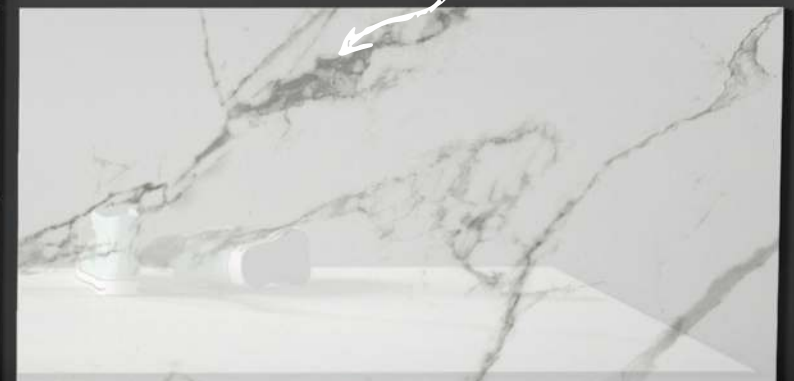

AMPLE

COLLECTION

80x160cm

120x180cm

30x60cm

60x120cm

80x80cm

100x100cm

60x60cm

120x120cm