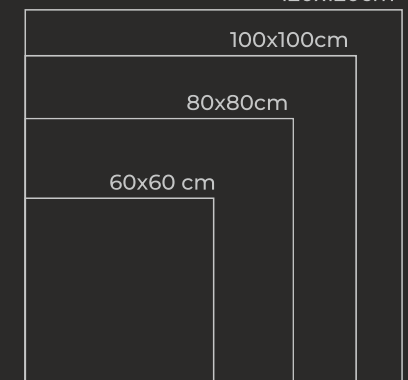

ATLANTIC SAND

It's a traditional Italian marble with a characteristic earthy brown colour. Its fine veining, distributed naturally throughout the stone, further embellishes the surface.

This expressive finish, with a matte aged effect on the surface, evokes materials steeped in history that have endured the passage of time. Its subtlety and movement highlight the details and nuances of every piece, opening up an infinite range of possibilities

ATLANTIC SAND

Thickness : 9mm
Finish : **Glossy & Matt**

120x180cm

120x120cm

Application