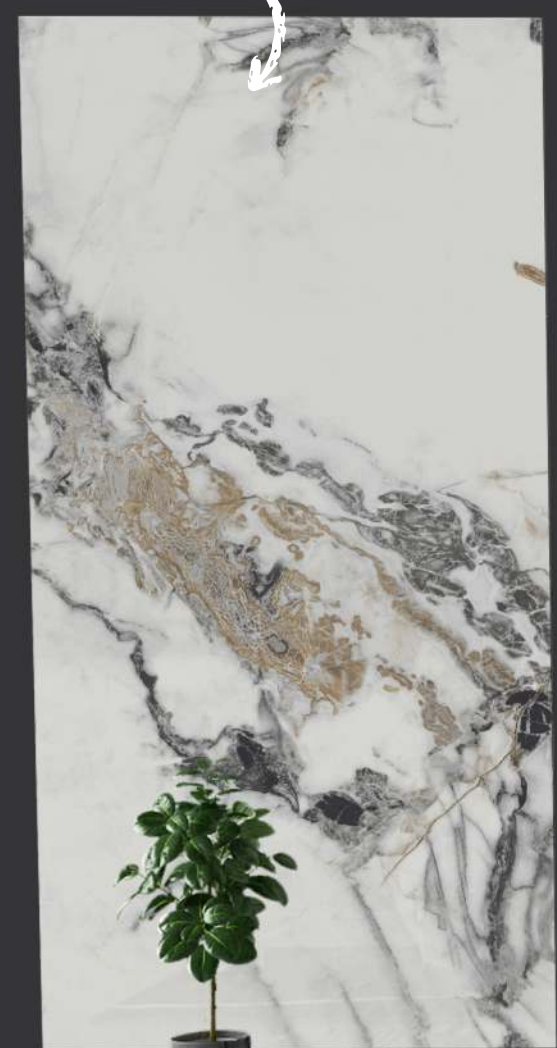

AMPLE

COLLECTION

80x160cm

120x180cm

30x60cm

60x120cm

80x80cm

100x100cm

60x60cm

120x120cm