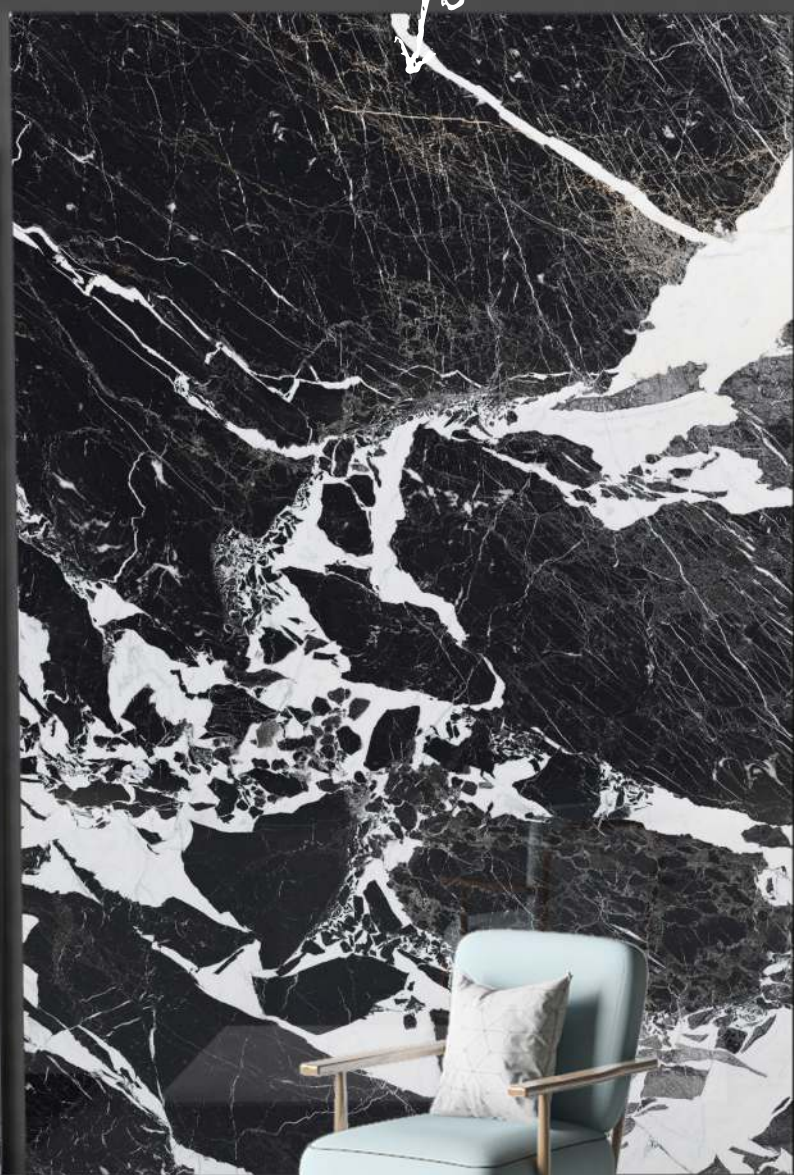

AMPLE

COLLECTION

80x160cm

120x180cm