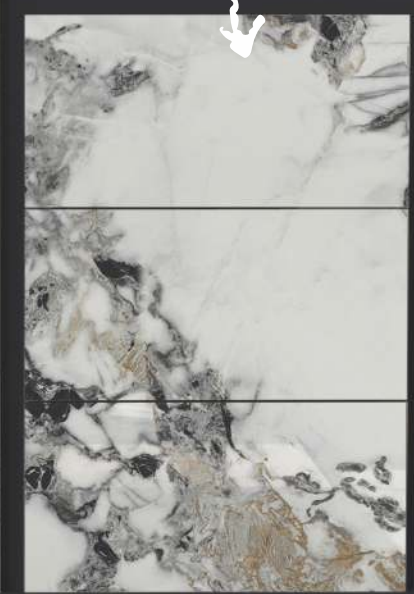

AMPLE

COLLECTION

80x160cm

120x180cm

30x60cm

60x120cm

80x80cm

100x100cm

60x60cm

120x120cm