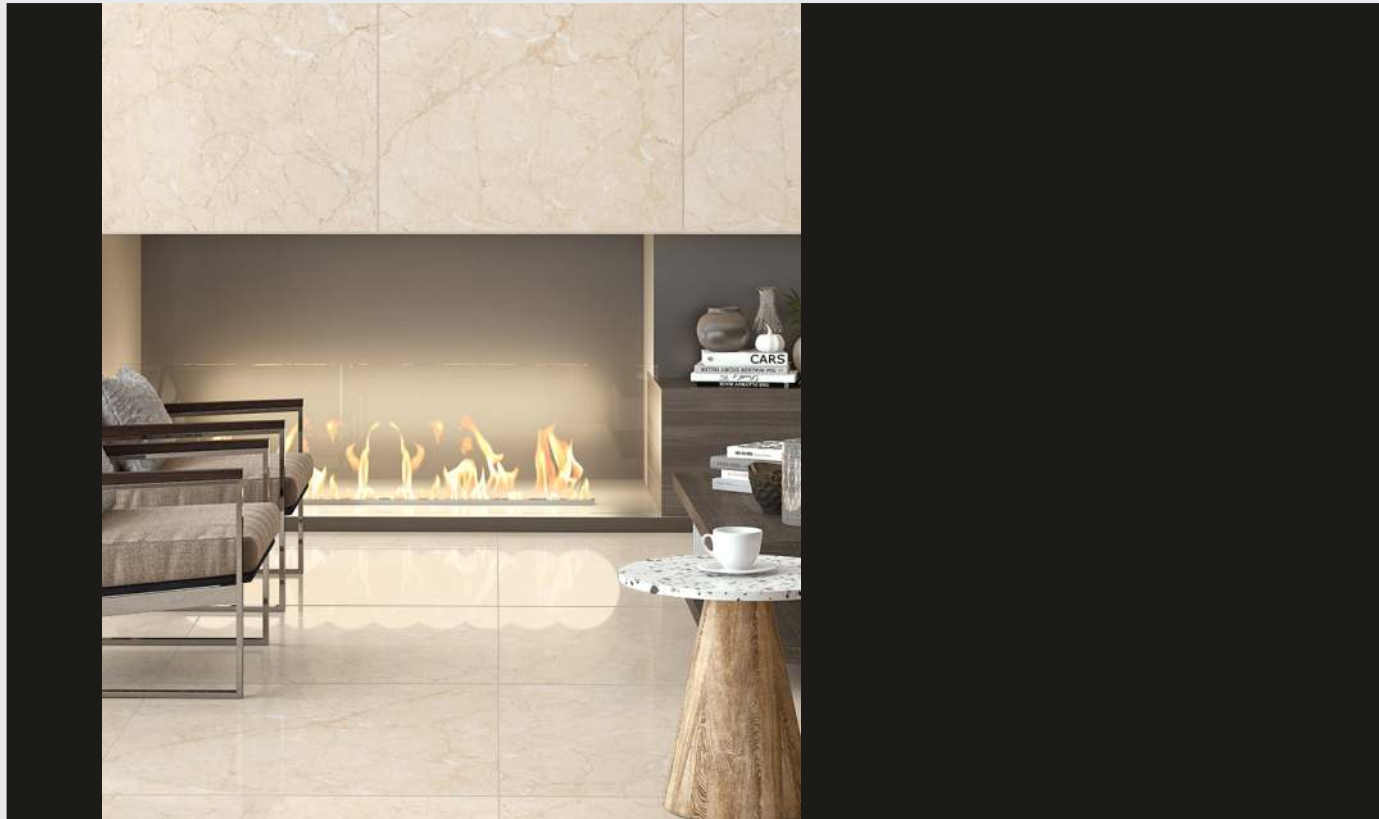

60x60cm

120x120cm

HARMONY CREMA

it is ideal for settings ranging from the most modern and minimalist through to the most sophisticated and classic, depending on how you choose to complement it.

Harmony Cream is predominantly beige with a meticulous pattern of brown and grey veining highlighted by touches of gold that enhance the austerity of the space.