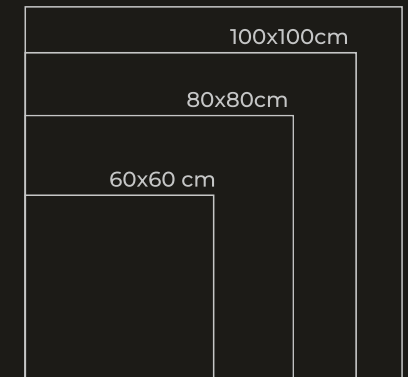

WHITE FUSION

Thickness : 9mm
Finish : High Glossy

120x180cm

120x120cm

Application

Size : 120x180CM | 100x100CM

Finish : High Glossy

WHITE FUSION