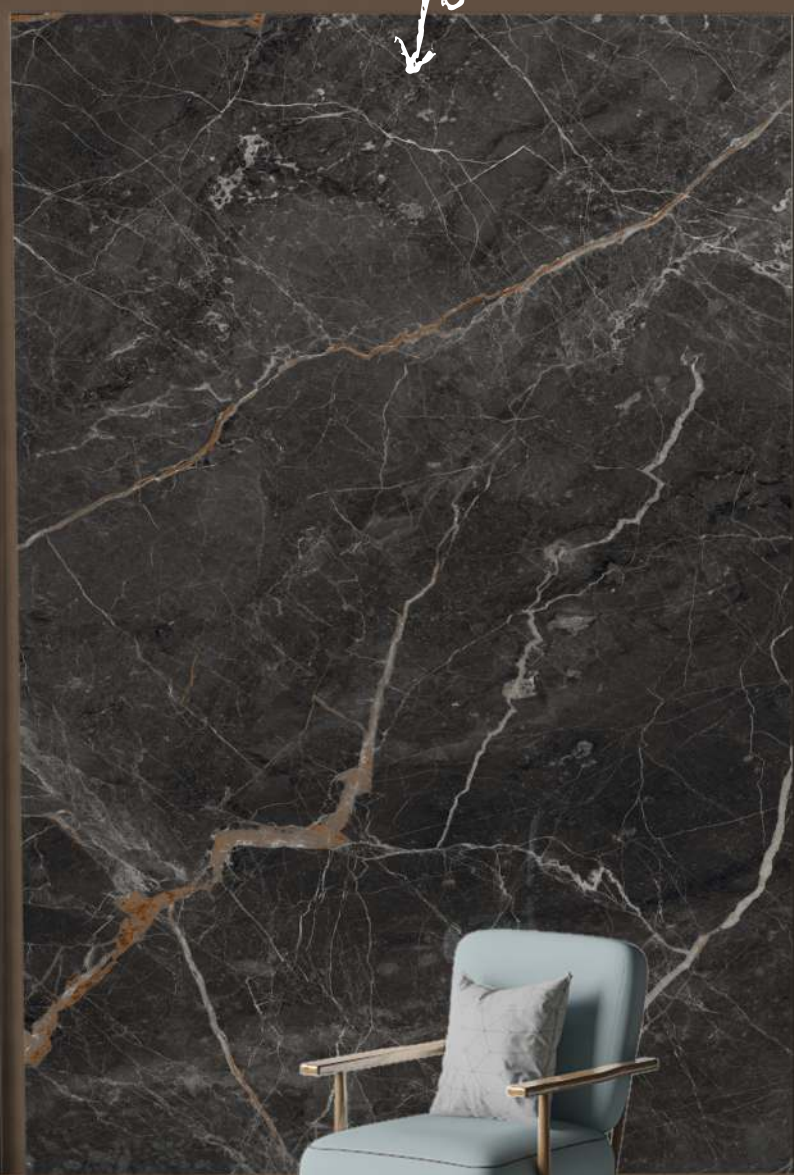

AMPLE

COLLECTION

80x160cm

120x180cm