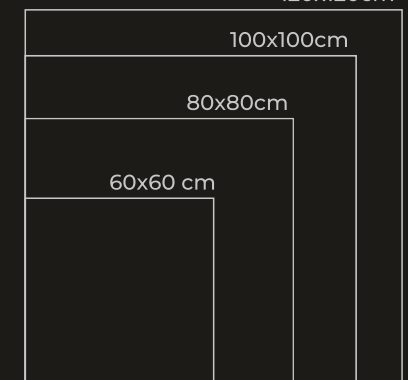

60x60cm

120x120cm

POLARIS BRILLO

The Natural and Elegant styles feature a delicate dimensional surface inspired by ancient stone planing techniques.

The Elegant variant, available in a single format, has an even smoother touch and is suitable for prestigious residential interiors.

POLARIS BRILLO

Thickness : 9mm
Finish : Glossy & Matt

120x180cm

120x120cm

Application

Size : 120x180CM | 100x100CM

Finish : Glossy & Matt

POLARIS BRILLO