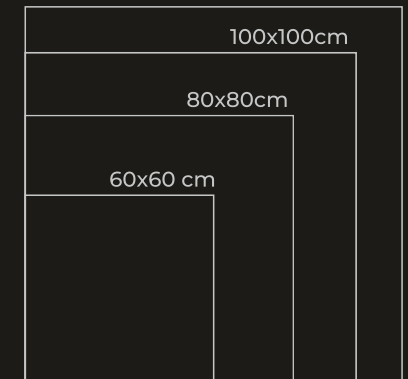

CALCATTÀ DORADO

These soft and shimmering surfaces stimulate the senses by inviting the viewer to feel its sophisticated chromatic intensity.

The neutral and linear surface of Industrial reinterprets the cement in its purest form, to be used efficiently and captivatingly in every architectural project.

CALCATTÀ DORADO

Thickness : 9mm
Finish : **Glossy & Matt**

120x180cm

120x120cm

Application