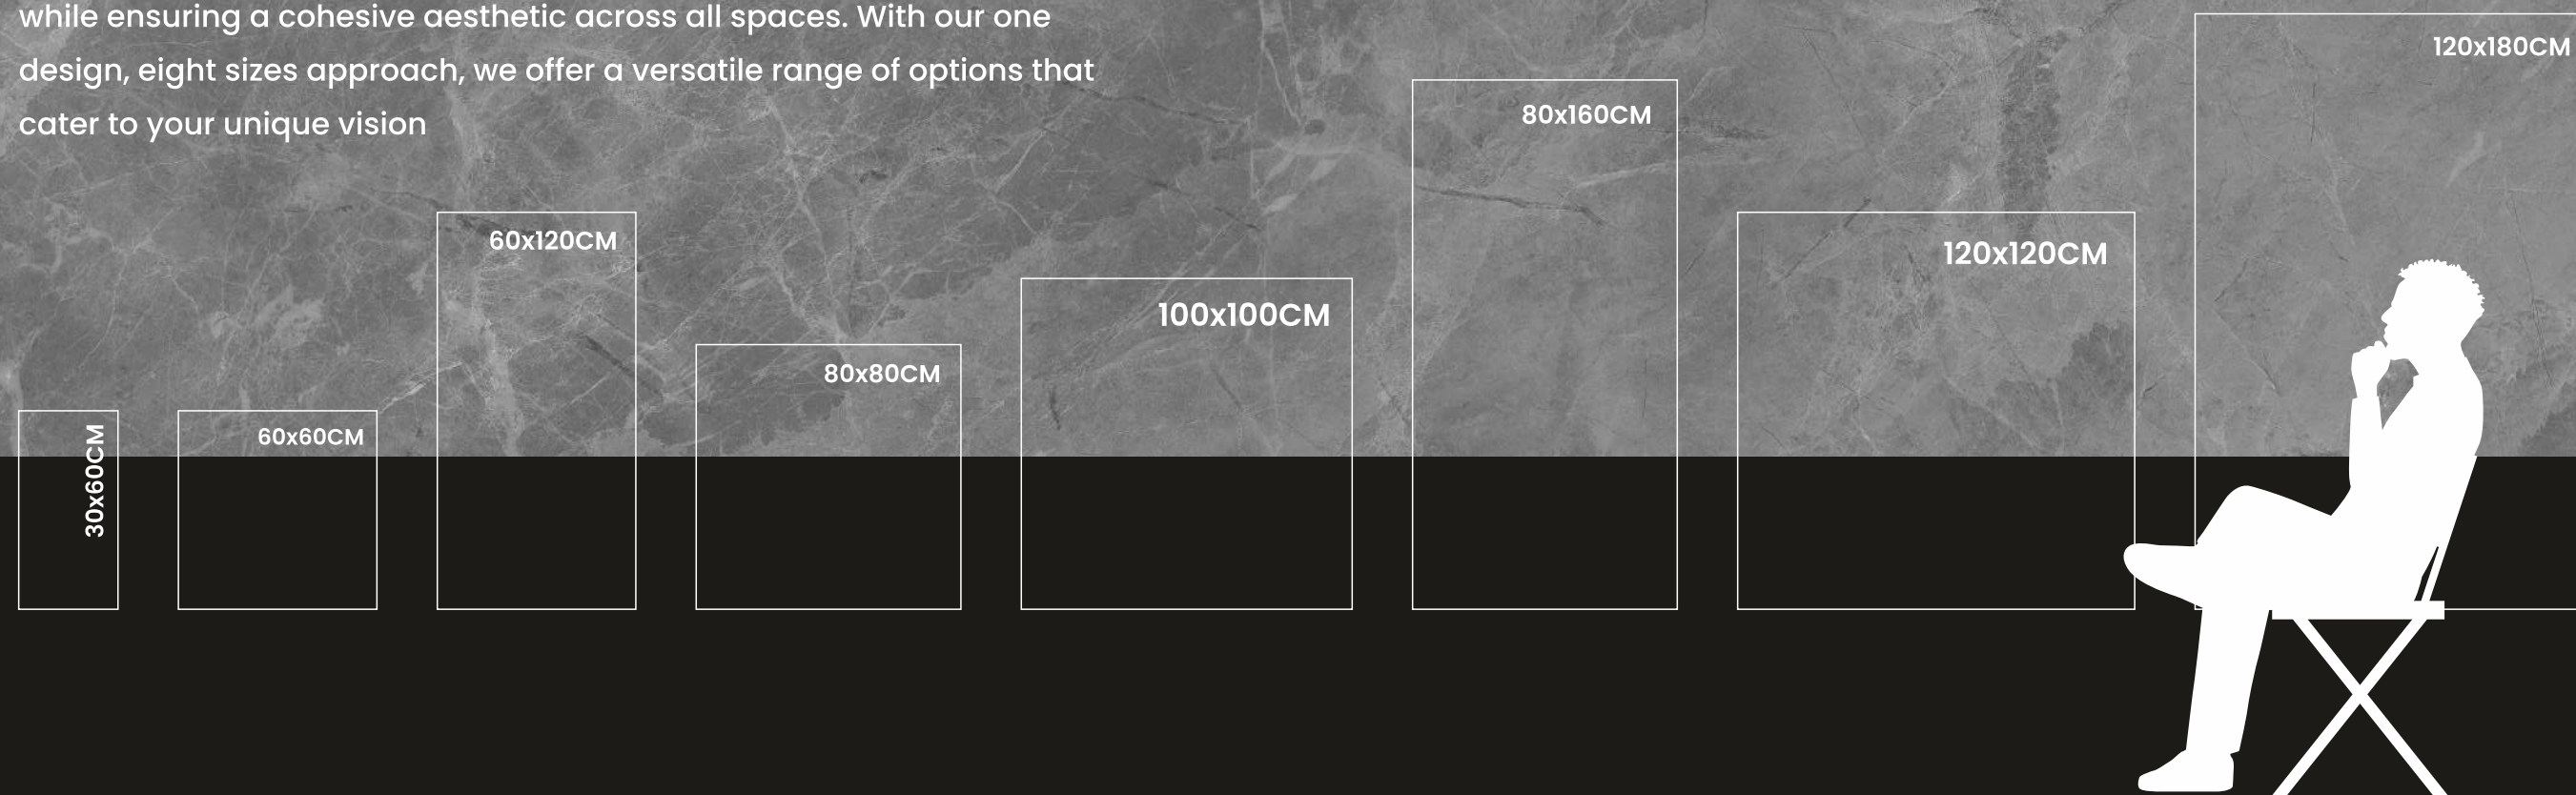

A COMPLETE PRODUCT SYSTEM

At Porcelona Group, we understand the importance of creating interiors and exteriors that seamlessly blend style, functionality and coherence. Our Harmony collection is meticulously curated to simplify your choices while ensuring a cohesive aesthetic across all spaces. With our one design, eight sizes approach, we offer a versatile range of options that cater to your unique vision

AMPLE
COLLECTION

ONE DESIGN
EIGHT SIZES