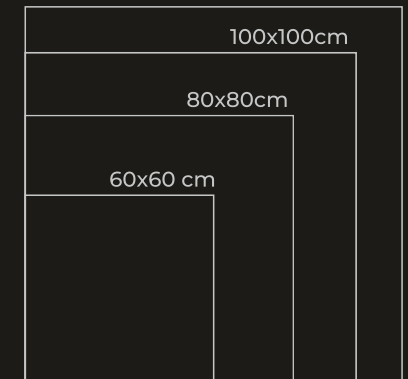

MARVEL GREY

Thickness : 9mm
Finish : Glossy & Matt

120x180cm

120x120cm

Application

Size : 120x180CM | 100x100CM

Finish : Glossy & Matt

MARVEL GREY