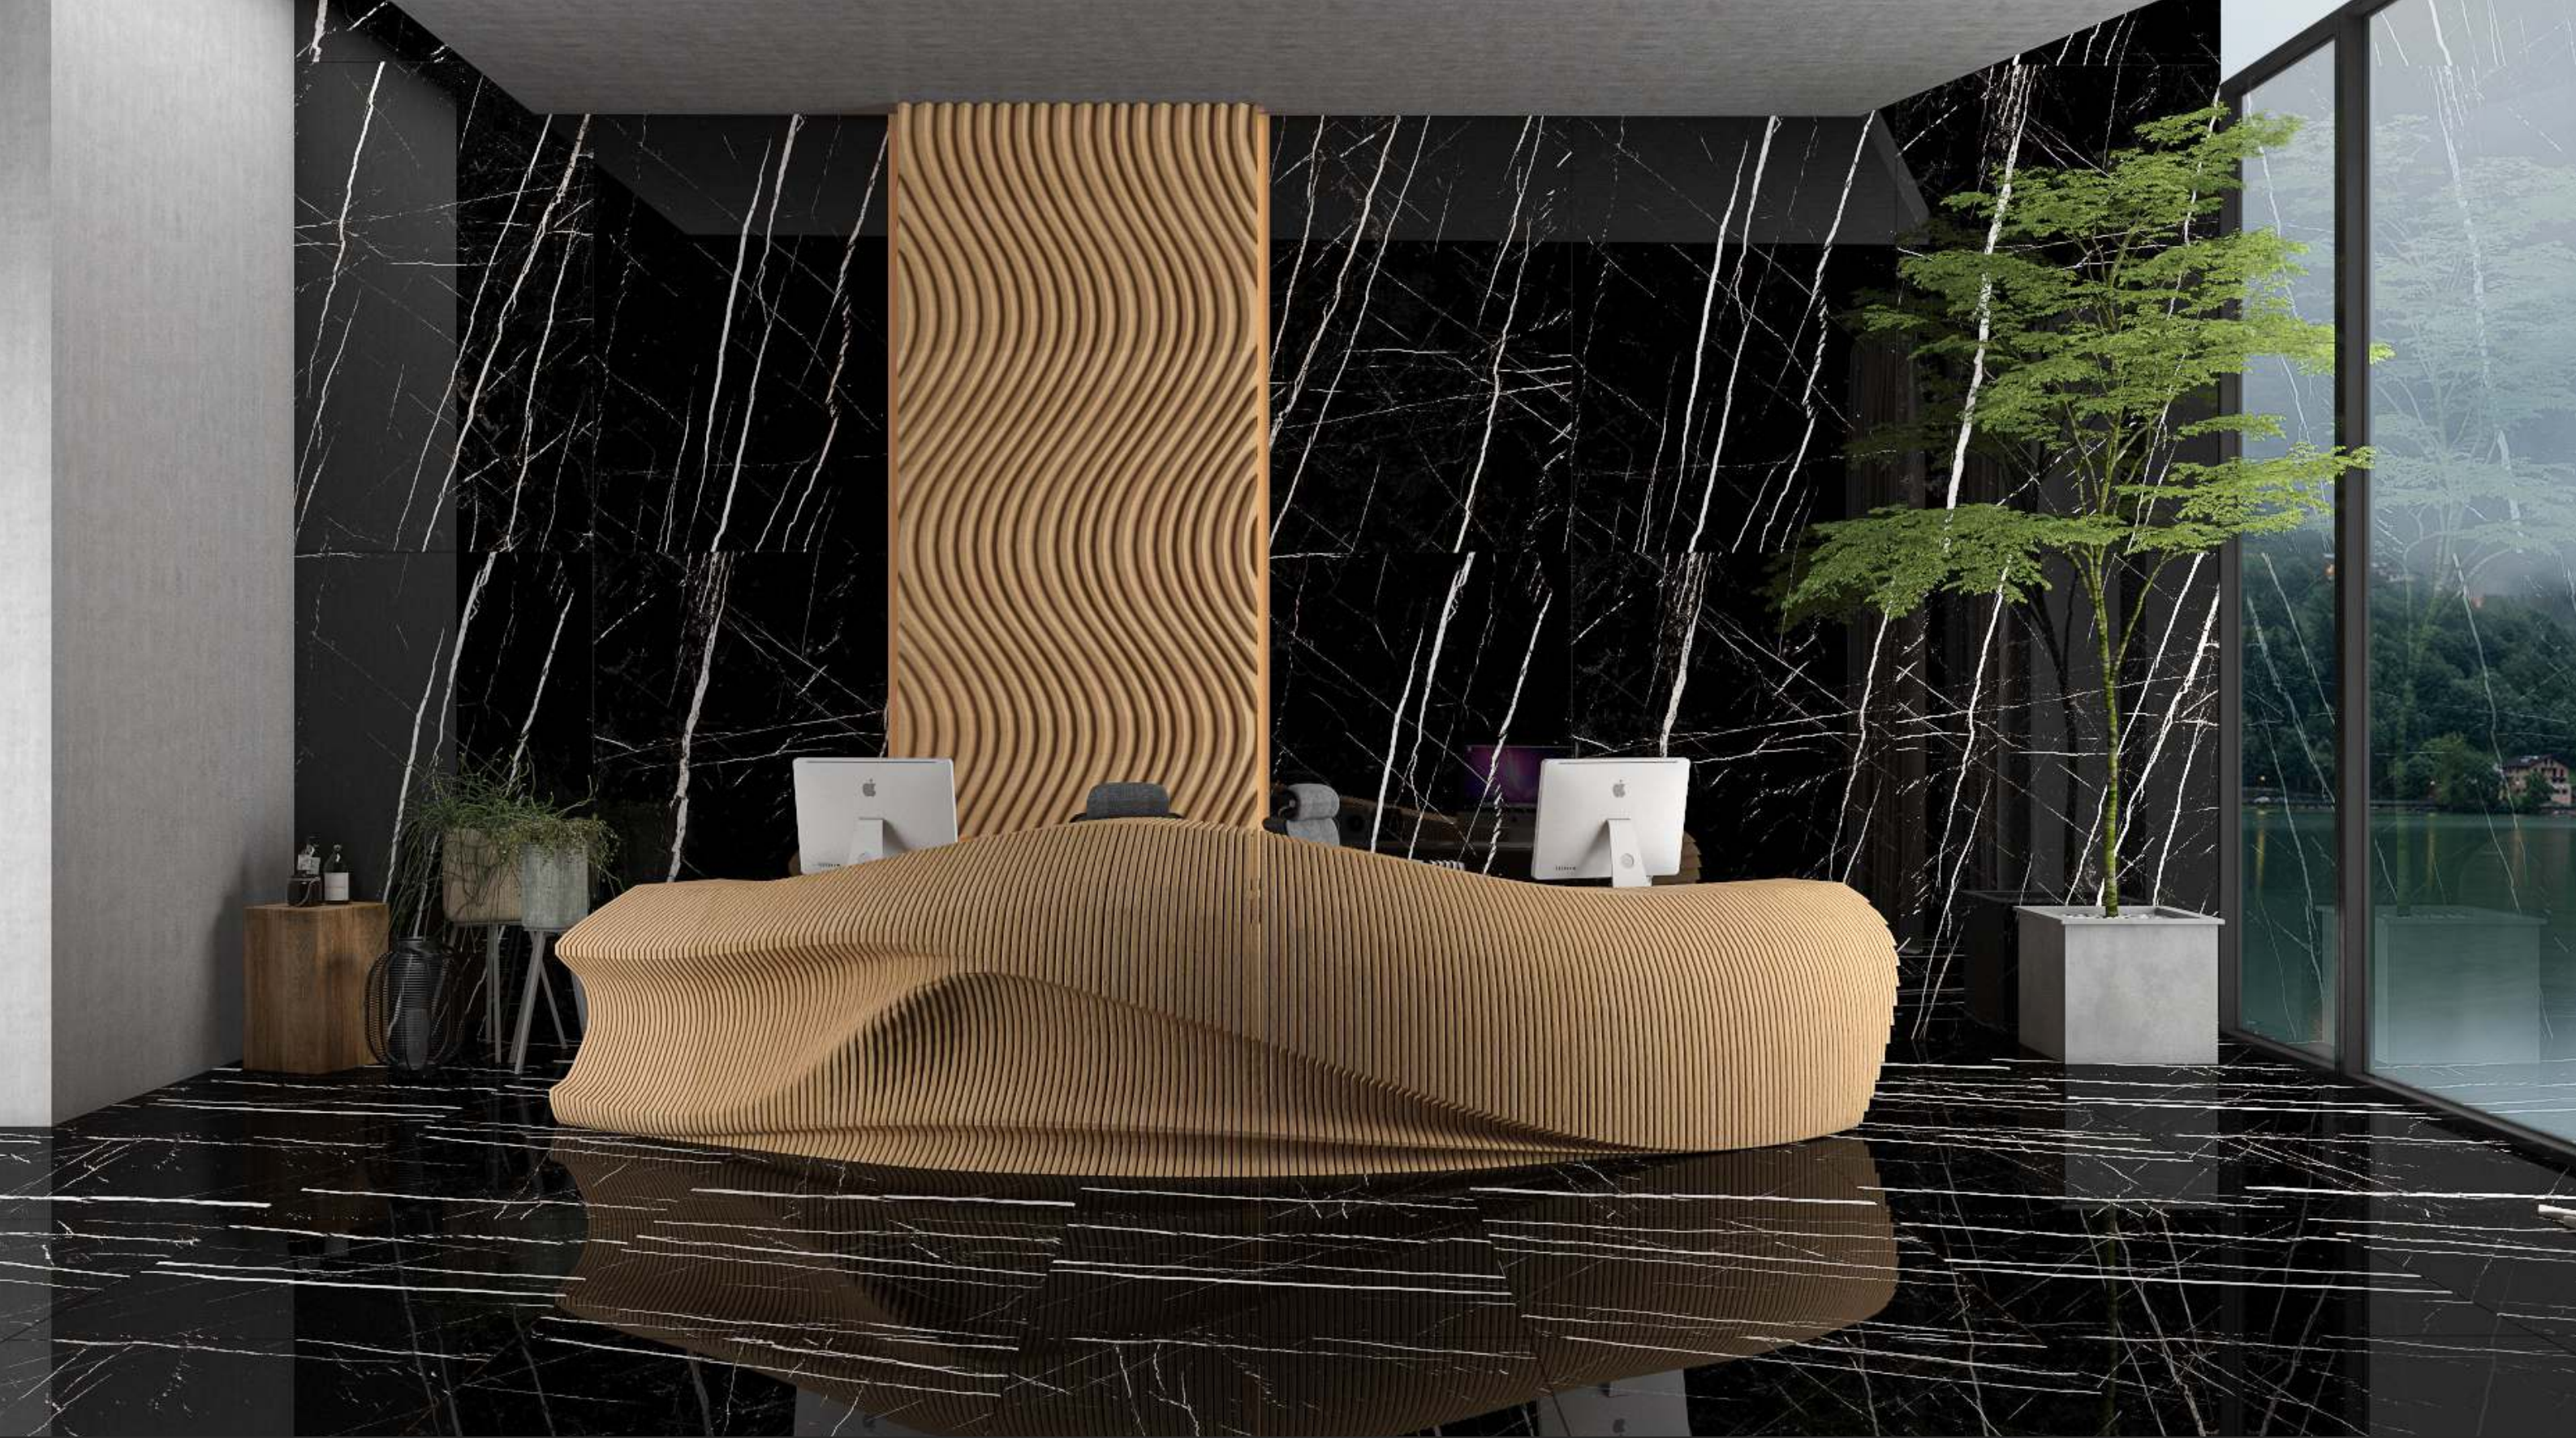

Salon & Spa

Offices

Restaurants & Hotels

Bathroom

Showrooms

Size : 120x180CM | 100x100CM

Finish : High Glossy

BLACK NOIR