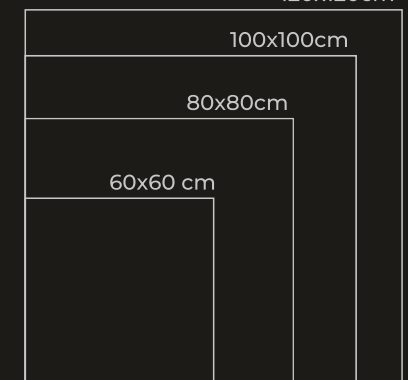

MOON CREMA

Thickness : 9mm
Finish : Glossy & Matt

120x180cm

120x120cm

Application

Size : 120x180CM | 100x100CM

Finish : Glossy & Matt

MOON CREMA