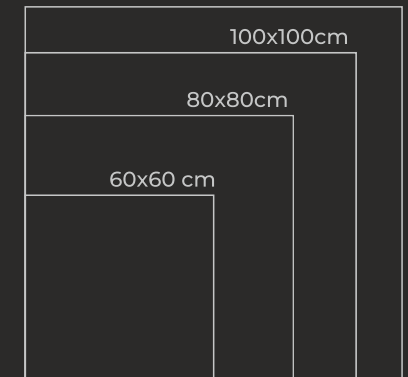

TRAVERTINO GREY

The floor tiles mimics the wall tiles, providing a perfect combination for the space. A Floor & Wall collection that extends design from the floor to the wall, creating spaces that have their own personality.

The soft finish offers an extra silky feel that differs from traditional ceramics, while maintaining all the same technical characteristics. Its matt lappato nature makes it very soft and gives it an exquisite stony, worn effect that sets it apart.

TRAVERTINO GREY

Thickness : 9mm
Finish : **Glossy & Matt**

120x180cm

120x120cm

Application

Reception

Kitchen

Living Room

Salon & Spa

Offices

Restaurants & Hotels

Bathroom

Showrooms