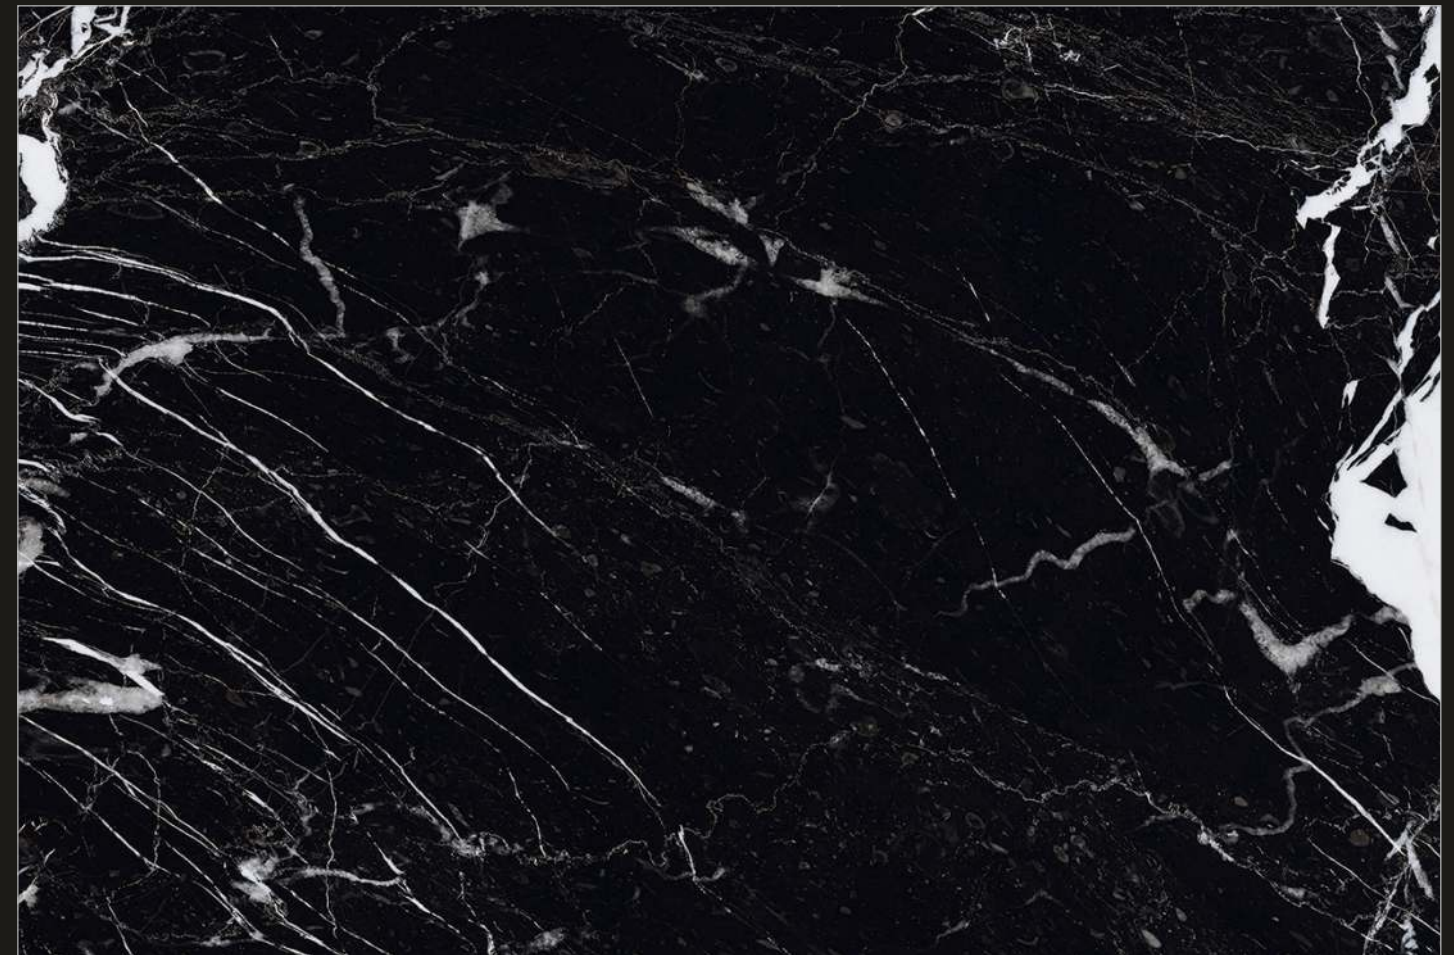

WHITE FUSION

Ceramic surfaces inspired by marble become an integral part of residential architecture, hospitality projects, and retail spaces, defining their look and emphasizing their exclusive nature

Inspired By Traditional Marble Workmanship, This Finish Enhances The Surface Giving It A Satin Appearance Accompanied By A Low Level Of Light Reflection. Ideal For Designing Environments With A Contemporary Look, It's Available Both On Floor And Wall Tiles

WHITE FUSION

Thickness : 9mm
Finish : High Glossy

120x180cm

120x120cm

Application