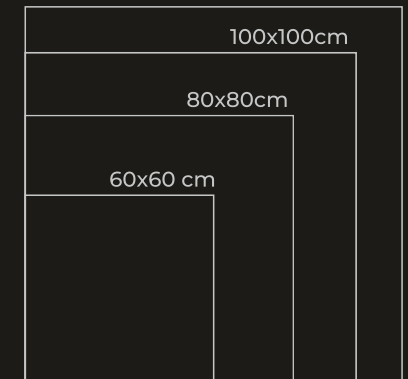

PULPIS BIANCO

Thickness : 9mm
Finish : Glossy & Matt

120x180cm

120x120cm

Application

Size : 120x180CM | 100x100CM

Finish : Glossy & Matt

PULPIS BIANCO