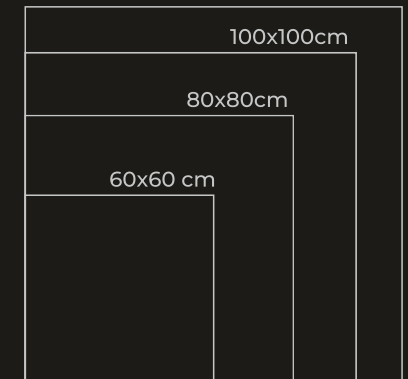

RETRO WHITE

The aesthetic impact of Artifact, antiqued and imperfect, conveys an artlessness that harmonizes with the broad color selection..

A mix of surfaces and effects has resulted in a contemporary, trendy interior design offering the perfect balance between simplicity, attention to details, and warm atmospheres.

RETRO WHITE

Thickness : 9mm
Finish : **Glossy & Matt**

120x180cm

120x120cm

Application

Reception

Kitchen

Living Room

Salon & Spa

Offices

Restaurants & Hotels

Bathroom

Showrooms