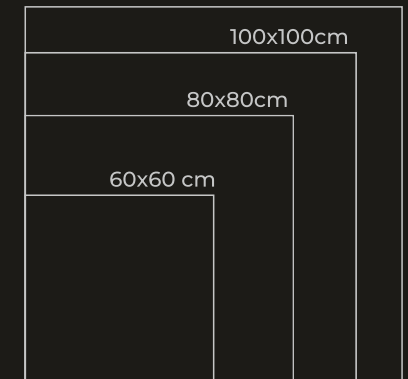

SAINT LAURENT

Thickness : 9mm
Finish : High Glossy

120x180cm

120x120cm

Application

Size : 120x180CM | 100x100CM

Finish : HighGlossy

SAINT LAURENT