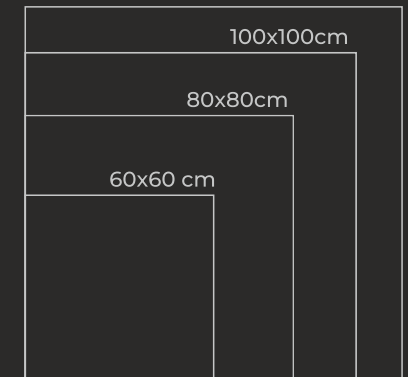

ATLANTIC ROSE

Thickness : 9mm
Finish : **Glossy & Matt**

120x180cm

120x120cm

Application

Size : 120x180CM | 100x100CM

Finish : Glossy & Matt

ATLANTIC ROSE