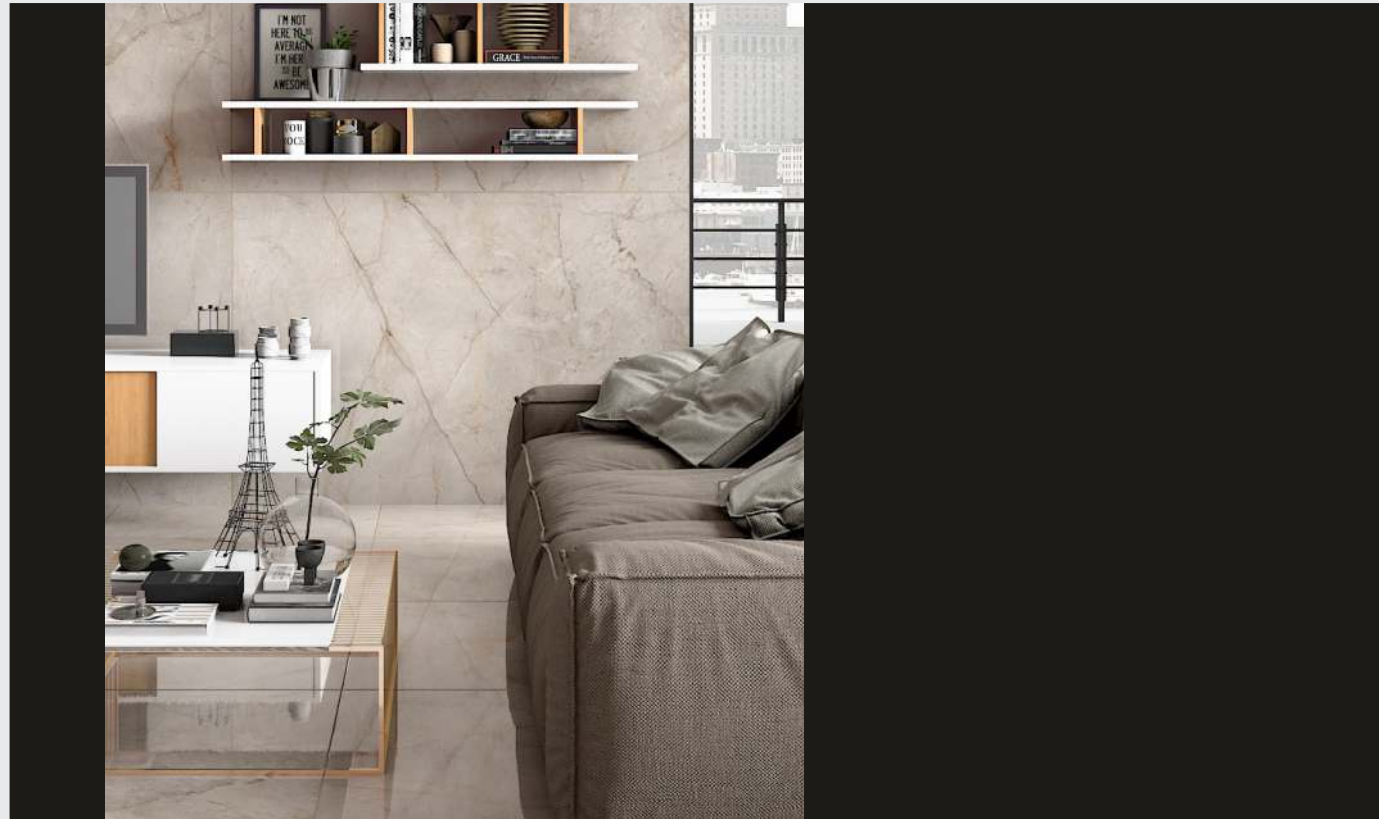

AMPLE

COLLECTION

80x160cm

120x180cm

30x60cm

60x120cm

80x80cm

100x100cm

60x60cm

120x120cm

SAHARA PEARL

Sahara Pearl is a marble of French origin with an elegant black background patterned with thick white and gold veining

Sahara Pearl has a strongly luminescent nature that exerts a tremendous power of attraction, an interpretation tailored to current trends while maintaining the character of natural stone.