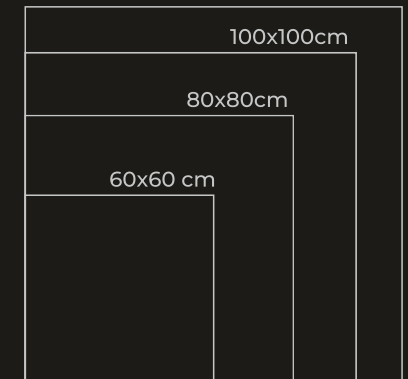

SAHARA PEARL

Sahara Pearl is a marble of French origin with an elegant black background patterned with thick white and gold veining

Sahara Pearl has a strongly luminescent nature that exerts a tremendous power of attraction, an interpretation tailored to current trends while maintaining the character of natural stone.

SAHARA PEARL

Thickness : 9mm
Finish : Glossy & Matt

120x180cm

120x120cm

Application

Reception

Kitchen

Living Room

Salon & Spa

Offices

Restaurants & Hotels

Bathroom

Showrooms