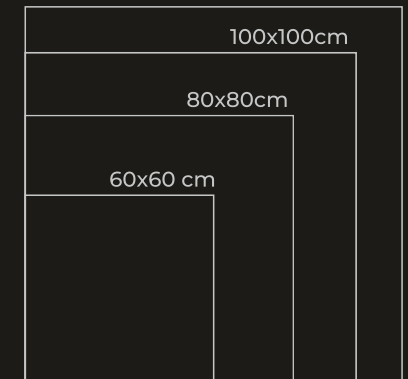

MARCA LIGHT GREY

Bring the ancient elegance of limestone and marble into your interior and fuse it with the warm, comfortable nature of stone.

Choose a credible industrial look with a floor that can take a beating. Inspired by used steel plates, this design creates a modern and industrial look while offering the warmth of a stone floor.

MARCA LIGHT GREY

Thickness : 9mm
Finish : **Glossy & Matt**

120x180cm

120x120cm

Application