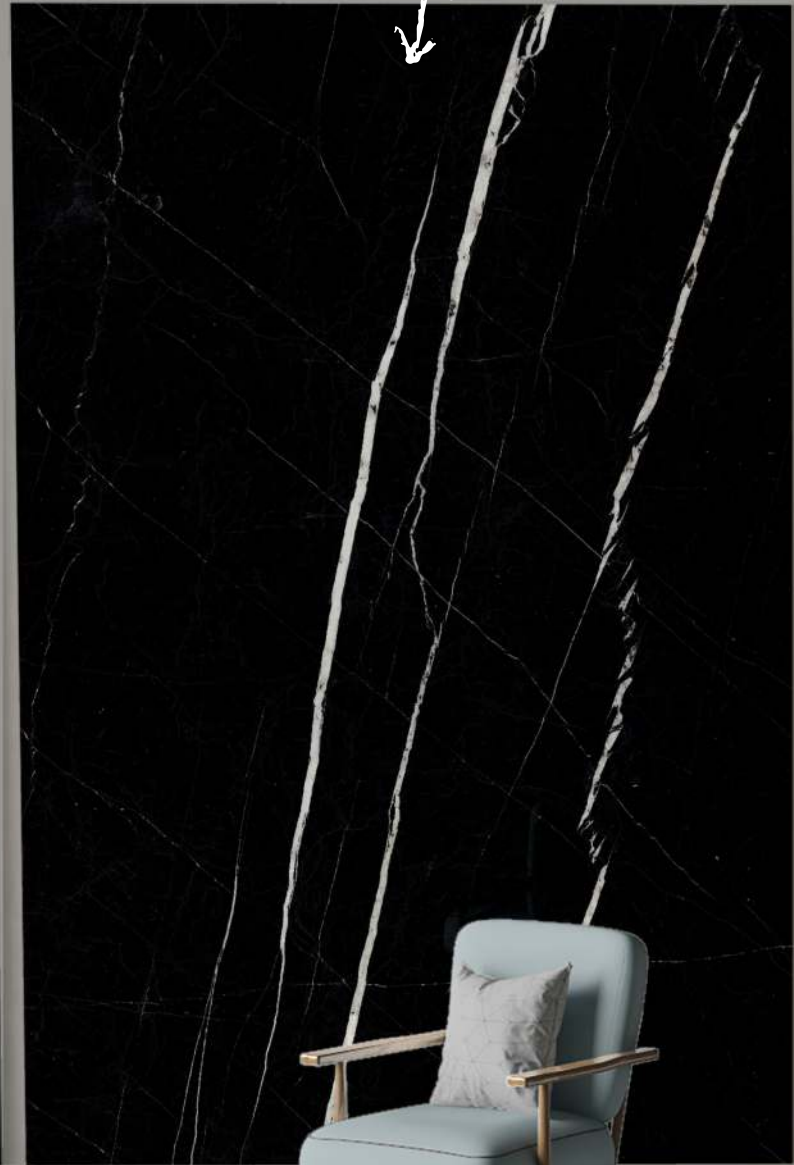

AMPLE

COLLECTION

80x160cm

120x180cm