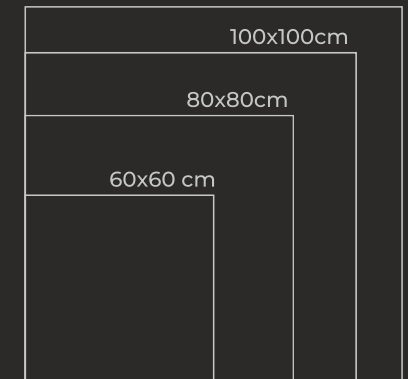

FLAMINGO LIGHT

Flamingo Light marble conveys a note of elegance and strength. Its veining deeply penetrates the stone,

The delicate decorative interweaving of filigree, and other times like slender roots planted in the earth. This option offers a visual identity that is as strong and authentic as it is sophisticated.

FLAMINGO LIGHT

Thickness : 9mm
Finish : **Glossy & Matt**

120x180cm

120x120cm

Application

Reception

Kitchen

Living Room

Salon & Spa

Offices

Restaurants & Hotels

Bathroom

Showrooms