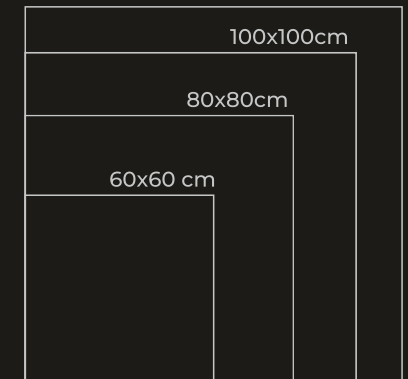

EMPIRE CREMA

Thickness : 9mm
Finish : **Glossy & Matt**

120x180cm

120x120cm

Application

Size : 120x180CM | 100x100CM

Finish : Glossy & Matt

EMPIRE CREMA