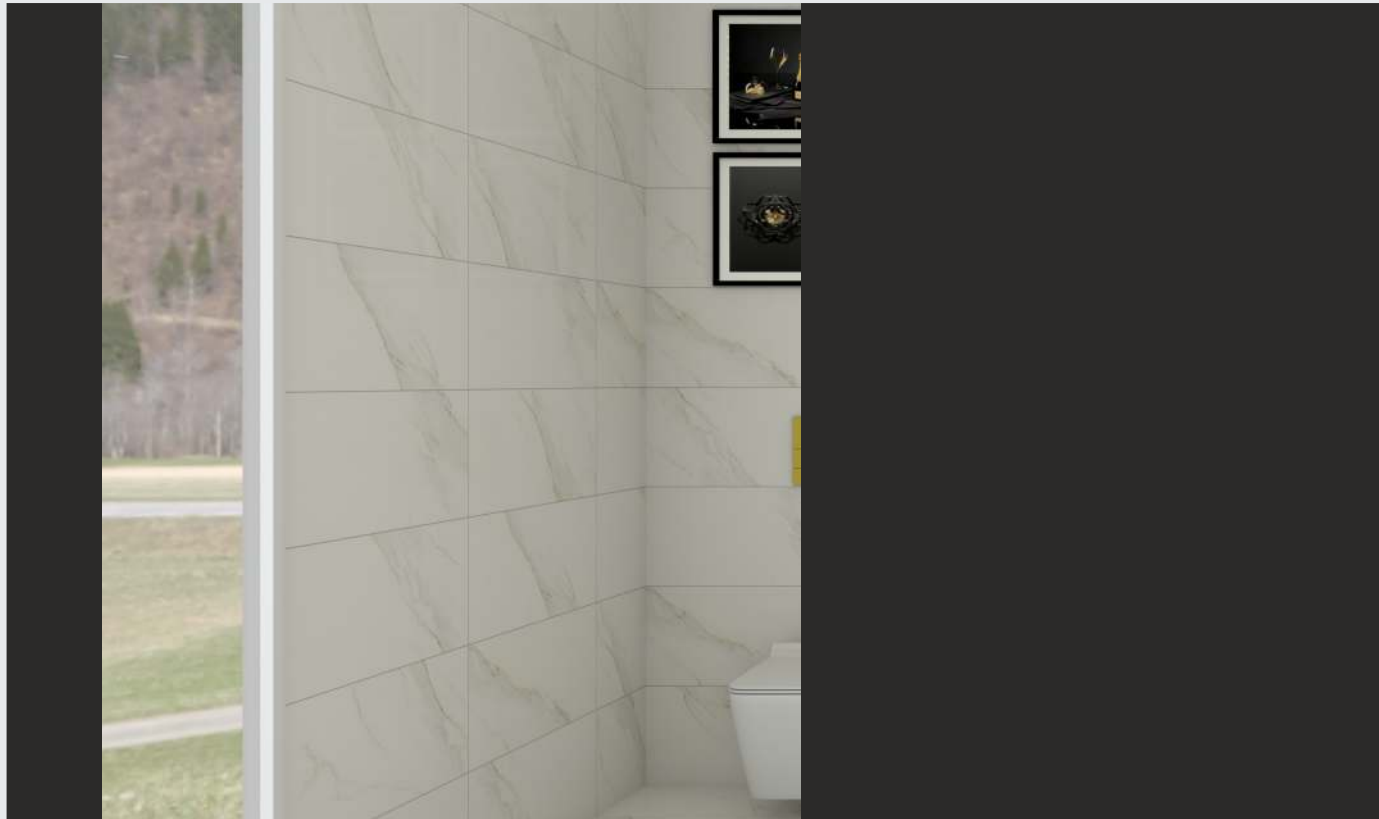

AMPLE

COLLECTION

80x160cm

120x180cm

30x60cm

60x120cm

80x80cm

100x100cm

60x60cm

120x120cm

STATUARIO VENATO

A timeless colour. The dark hue is perfect for combining with other lighter marbles, guaranteeing an aura of impeccable taste in distinctive and versatile settings.

Statuario Venato is a historic Italian marble from Tuscany. With its elegant, delicate grey colour imbued with greyish-white and orange veining, this option captures all the natural beauty of marble and brings a versatile, dynamic and elegant touch to every setting