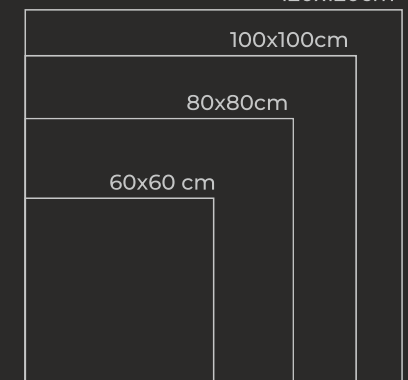

STATUARIO VENATO

A timeless colour. The dark hue is perfect for combining with other lighter marbles, guaranteeing an aura of impeccable taste in distinctive and versatile settings.

Statuario Venato is a historic Italian marble from Tuscany. With its elegant, delicate grey colour imbued with greyish-white and orange veining, this option captures all the natural beauty of marble and brings a versatile, dynamic and elegant touch to every setting

STATUARIO VENATO

Thickness : 9mm
Finish : **Glossy & Matt**

120x180cm

120x120cm

Application

Reception

Kitchen

Living Room

Salon & Spa

Offices

Restaurants & Hotels

Bathroom

Showrooms