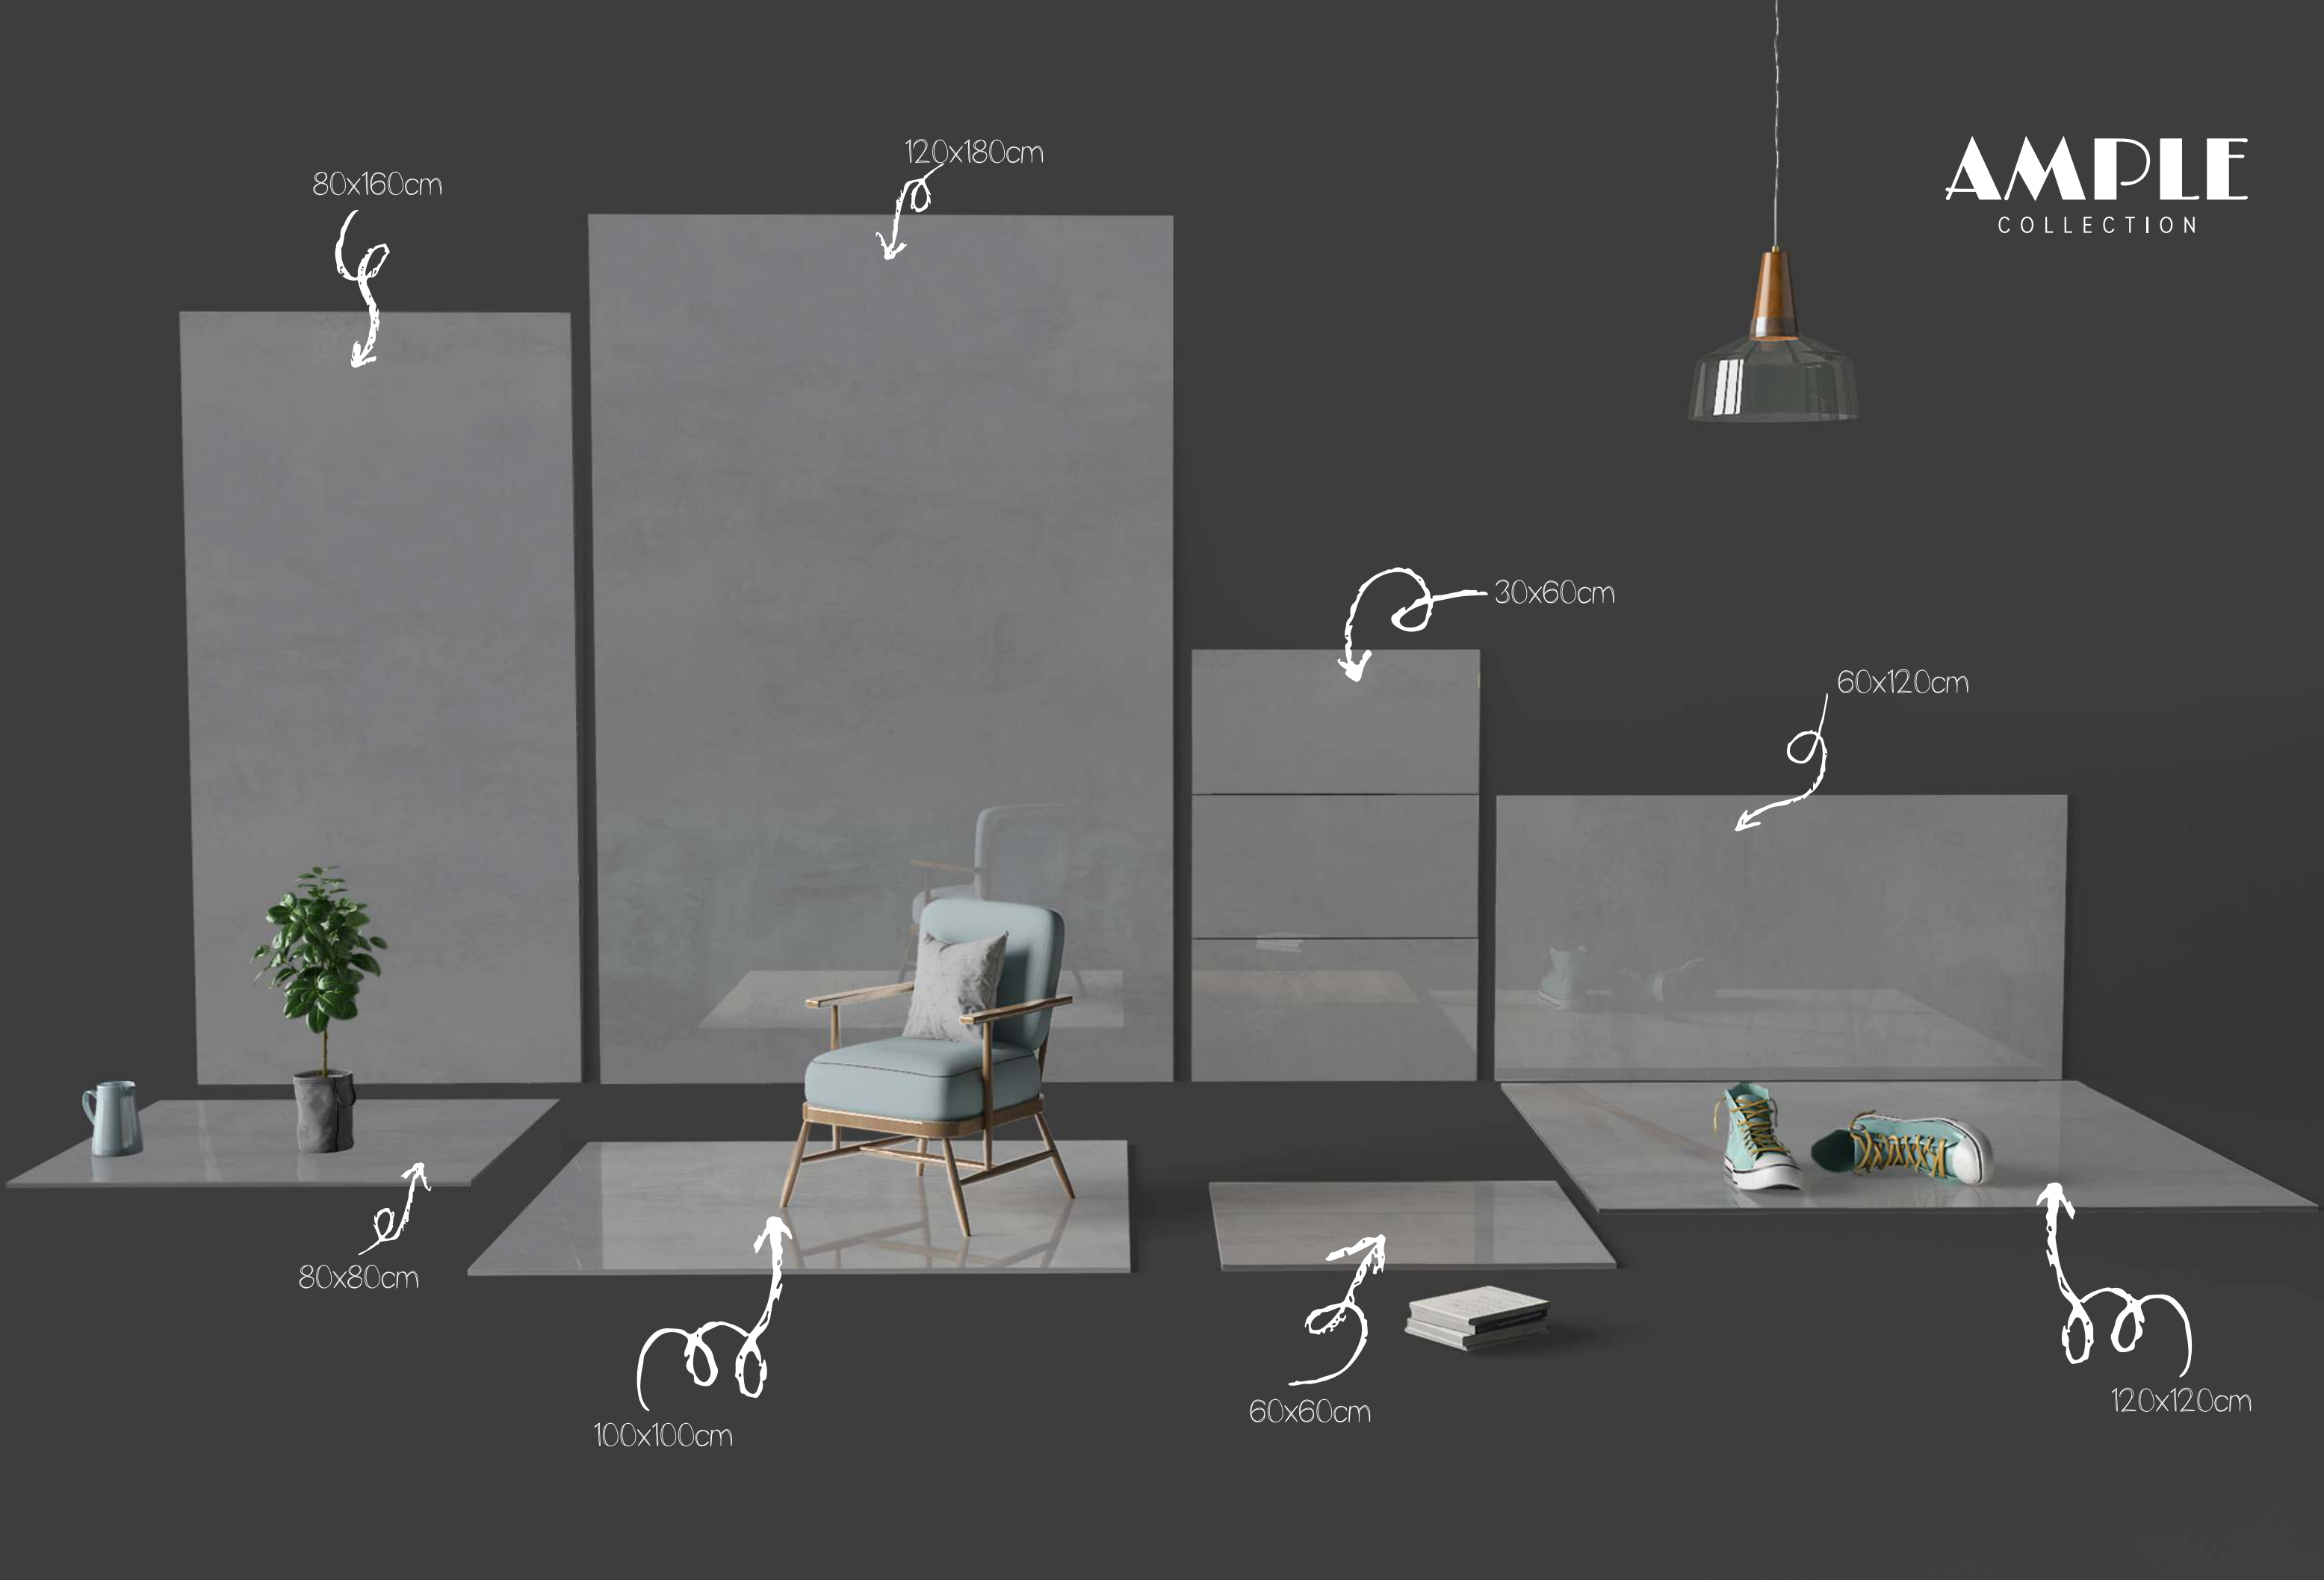

AMPLE

COLLECTION

80x160cm

120x180cm

30x60cm

60x120cm

80x80cm

100x100cm

60x60cm

120x120cm

CEMENTA ASH

Its grey tones enhance its natural structure, turning any space into a unique and beautiful setting

These coordinating tiles can be installed in various placement patterns for a unique and creative look while helping to further define the space.