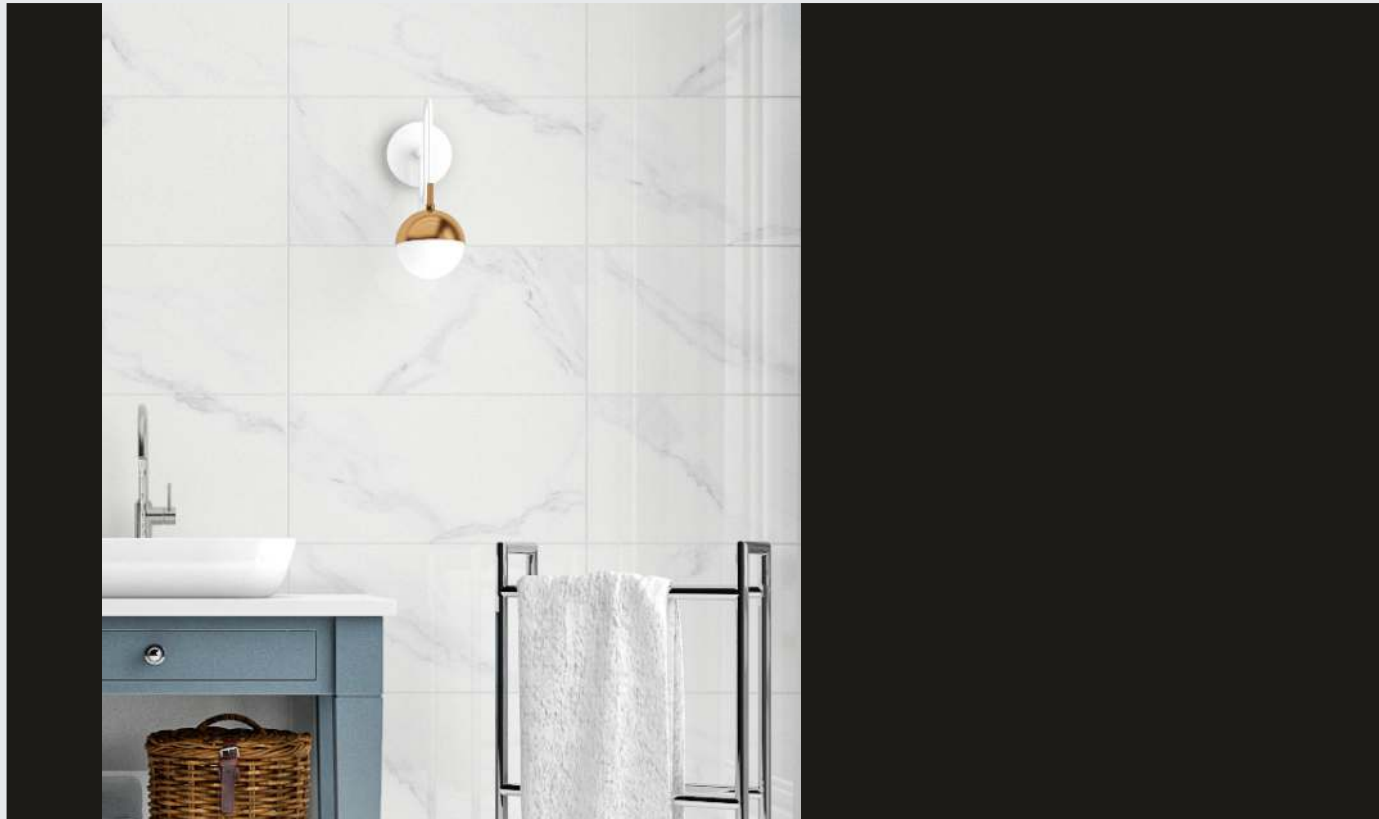

POLARIS BRILLO

The Natural and Elegant styles feature a delicate dimensional surface inspired by ancient stone planing techniques.

The Elegant variant, available in a single format, has an even smoother touch and is suitable for prestigious residential interiors.

POLARIS BRILLO

Thickness : 9mm
Finish : Glossy & Matt

120x180cm

120x120cm

Application