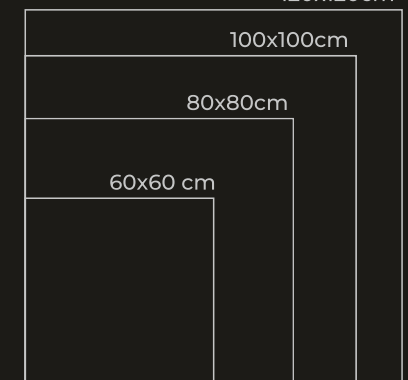

HARMONY CREMA

it is ideal for settings ranging from the most modern and minimalist through to the most sophisticated and classic, depending on how you choose to complement it.

Harmony Cream is predominantly beige with a meticulous pattern of brown and grey veining highlighted by touches of gold that enhance the austerity of the space.

HARMONY CREMA

Thickness : 9mm
Finish : **Glossy & Matt**

120x180cm

120x120cm

Application