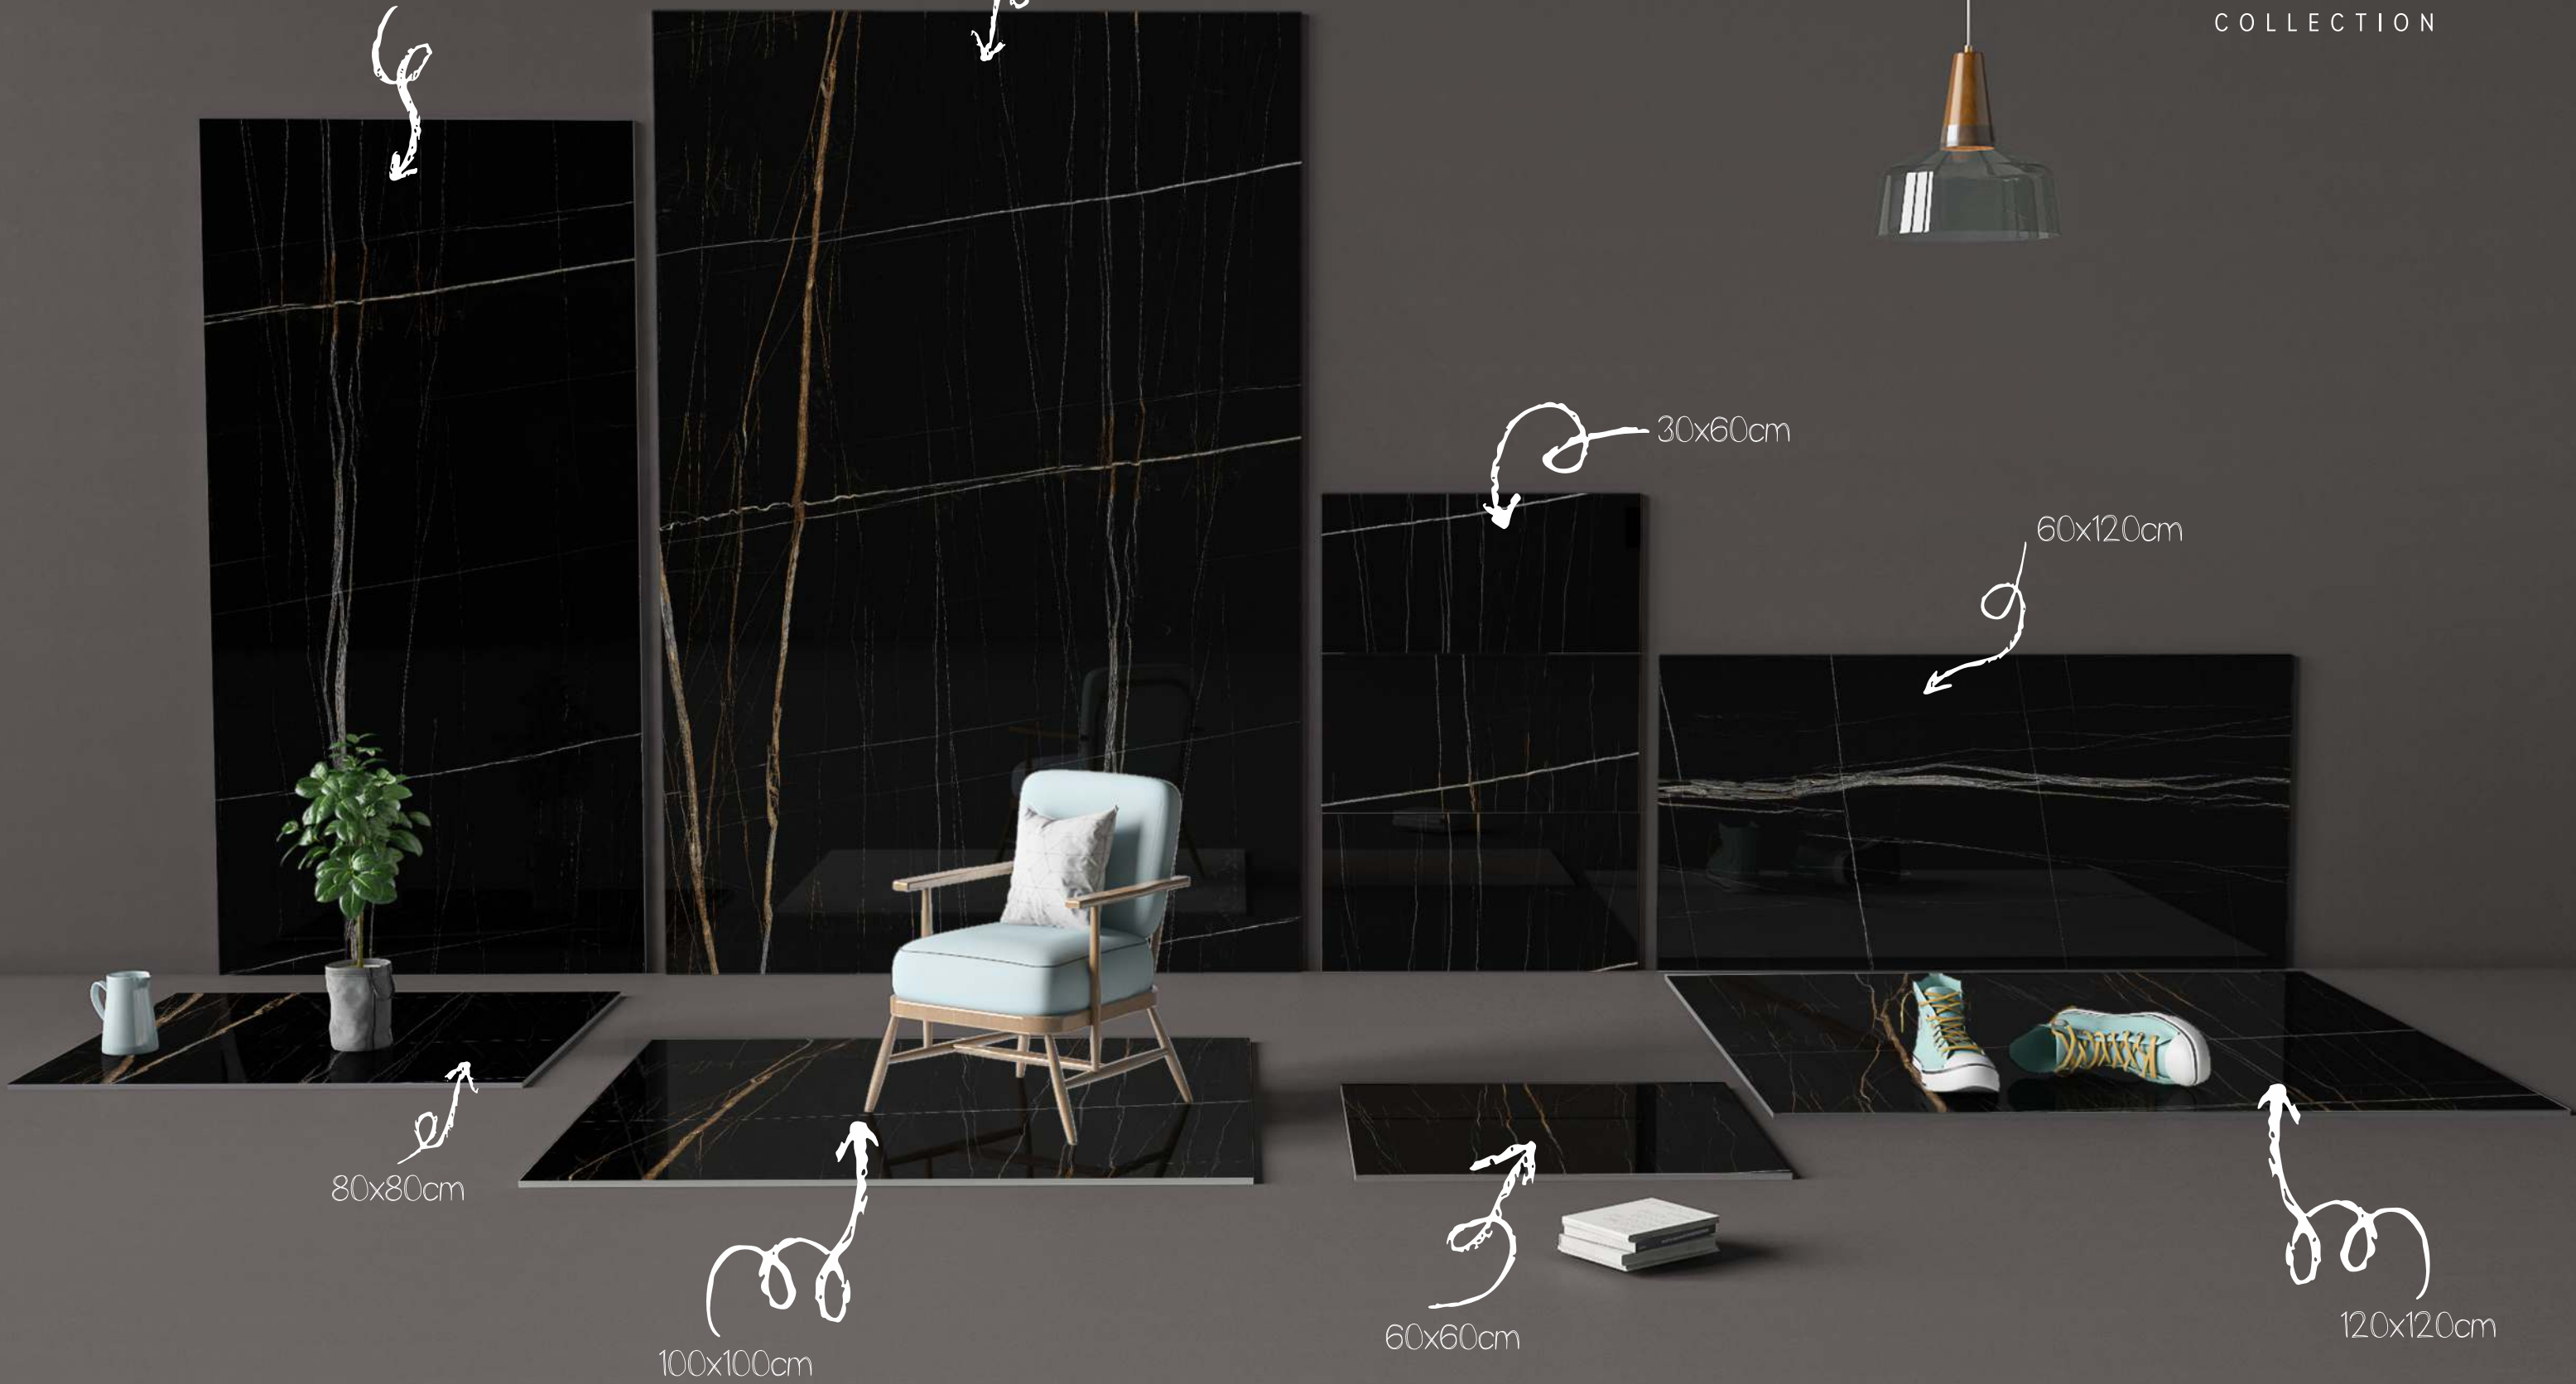

AMPLE

COLLECTION

80x160cm

120x180cm

30x60cm

60x120cm

80x80cm

100x100cm

60x60cm

120x120cm

ELEGANCE BLACK

Timeless symbols of exclusivity, inspired surfaces are rare, precious and exceptionally elegant.

With contrasting elements of rural charm and serene neutral colors, our collection is inspired by the perfect blend of relaxation and rustic elegance