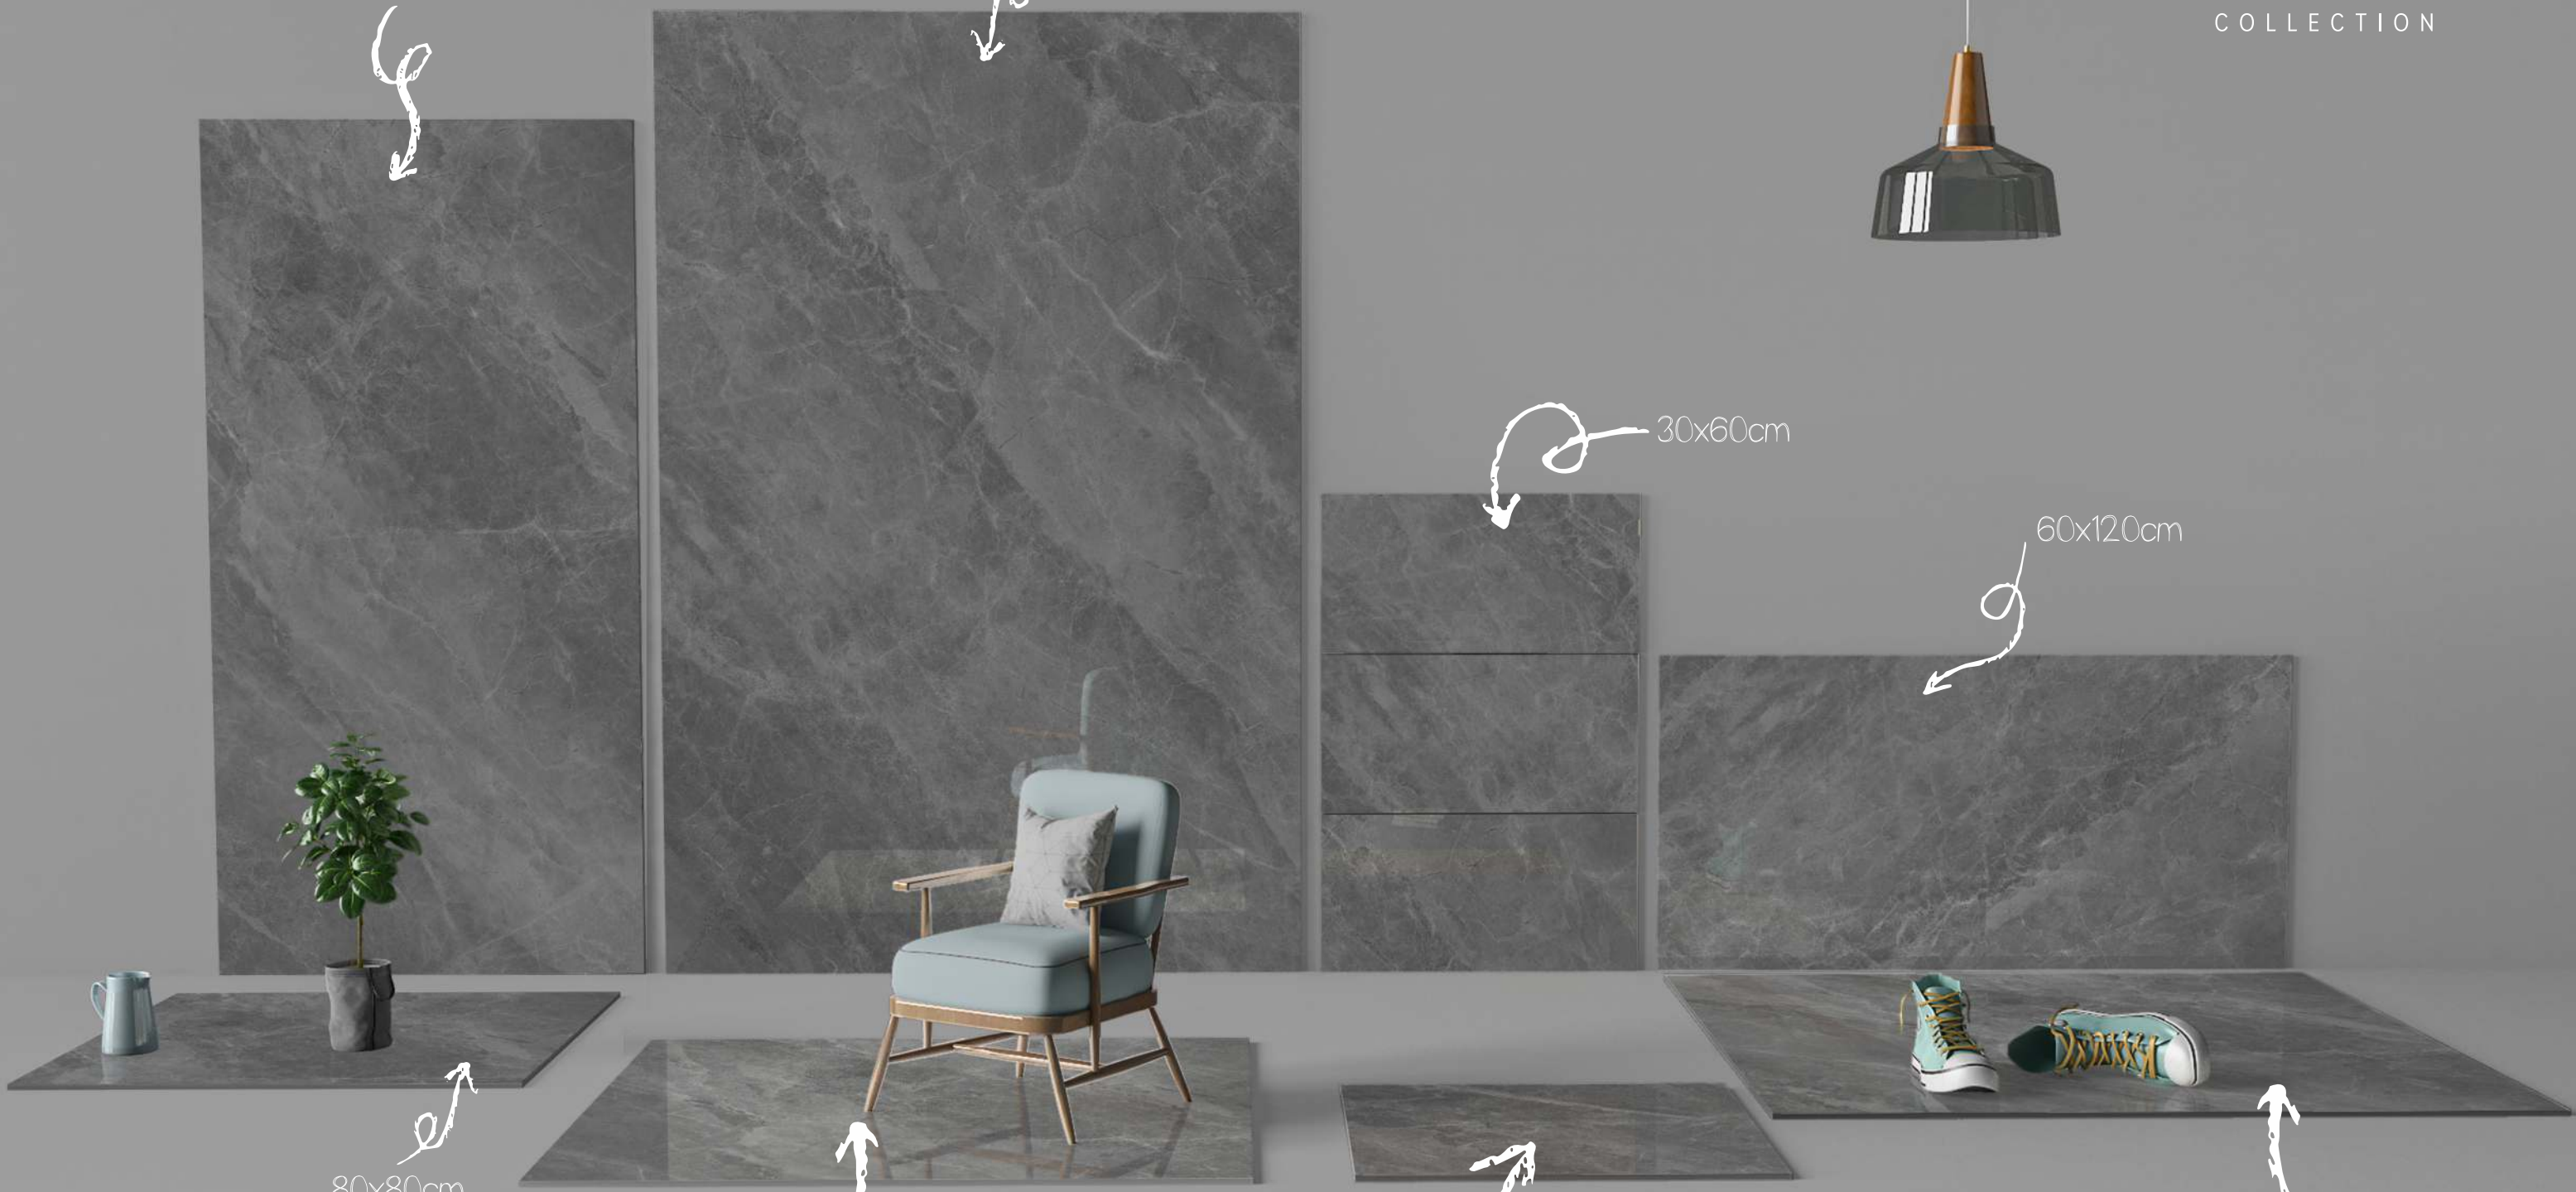

AMPLE

COLLECTION

80x160cm

120x180cm

30x60cm

60x120cm

80x80cm

100x100cm

60x60cm

120x120cm

ATLANTIC GRAPHITE

Minimalist reliefs that maintain a visual identity that is strong and authentic, giving our space a more personal touch.

The Honed finish is an evolution of the sanded finish of natural marble which, unlike the glossy polished finish, has a matte appearance that generates a sense of timelessness and balance, propitiating visual harmony