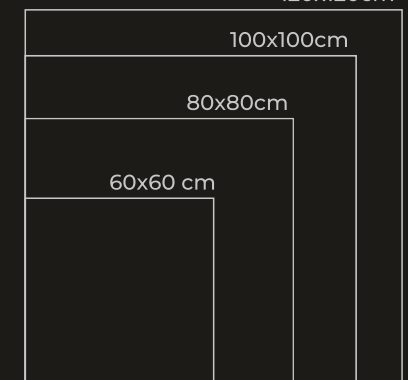

ICE GREY

Create a shabby chic style in your space with this floor, while at the same time make your space look bigger due to its light shade.

The shade of pine is unique to embrace & add warmth to your space. The light vains spots give an antiquity intertwined with luxury & comfort!

ICE GREY

Thickness : 9mm
Finish : Glossy & Matt

120x180cm

120x120cm

Application