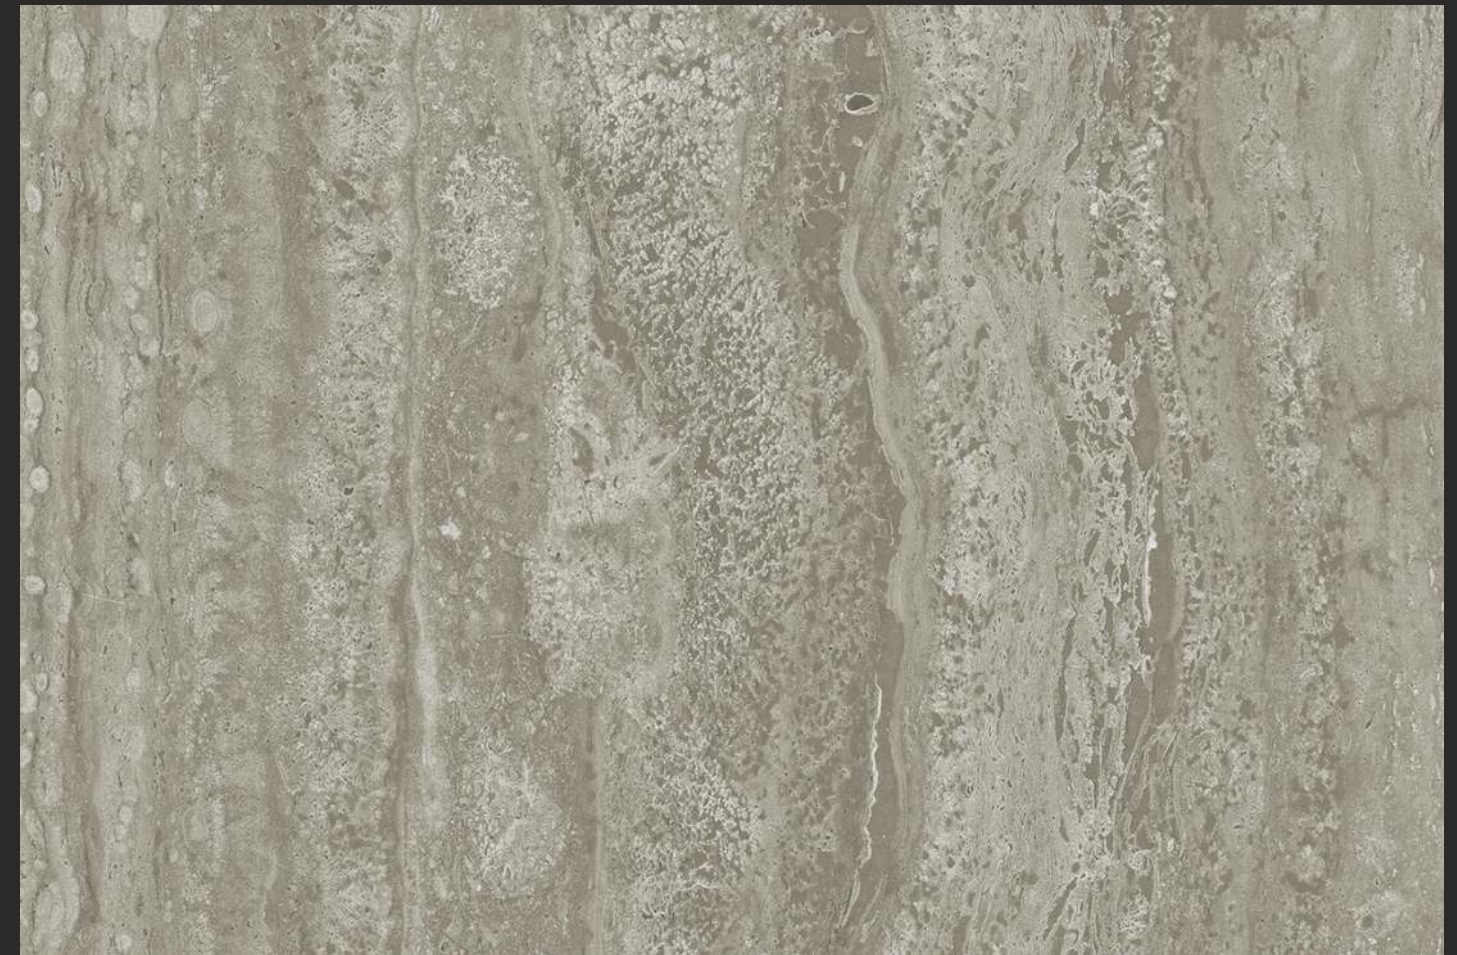

TRAVERTINO GREY

Thickness : 9mm
Finish : **Glossy & Matt**

120x180cm