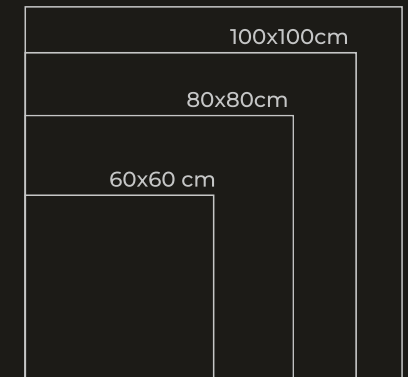

CENERINO BLACK

We undertake to suggest different ways of laying our products, helping you to design settings that are truly unique.

We undertake to be creative, self exacting, subtle, bold, inventive and idealistic in each and every one of the tiles that we design for you, searching latest trends and finest natural materials

CENERINO BLACK

Thickness : 9mm
Finish : High Glossy

120x180cm

120x120cm

Application

Reception

Kitchen

Living Room

Salon & Spa

Offices

Restaurants & Hotels

Bathroom

Showrooms