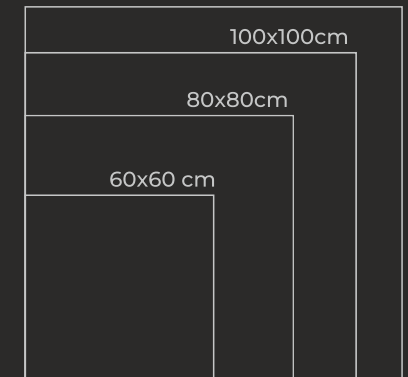

NIVEA AVARIO

This option fills every room with an aura of distinction and majesty. A categorical statement of distinctively good taste.

A noble and aristocratic quality that exudes distinction. Its seamed by subtle, slender, parallel grey streaks that evoke the fault lines of the earth. Simple and elegant, this is the epitome of refinement that never fails to surprise, captivate and beguile.

NIVEA AVARIO

Thickness : 9mm
Finish : **Glossy & Matt**

120x180cm

120x120cm

Application