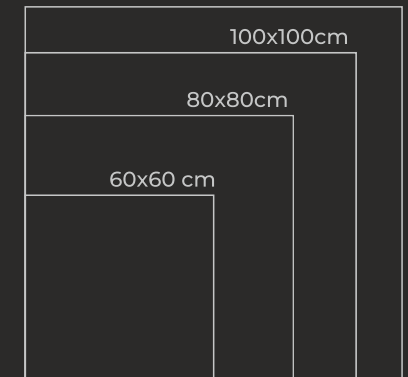

ATLANTIC BIANCO

Minimalist reliefs that maintain a visual identity that is strong and authentic, giving our space a more personal touch.

Different textures that create decorative combinations, highlighting the personality, uniqueness and elegance of each space.

ATLANTIC BIANCO

Thickness : 9mm
Finish : **Glossy & Matt**

120x180cm

120x120cm

Application

Reception

Kitchen

Living Room

Salon & Spa

Offices

Restaurants & Hotels

Bathroom

Showrooms