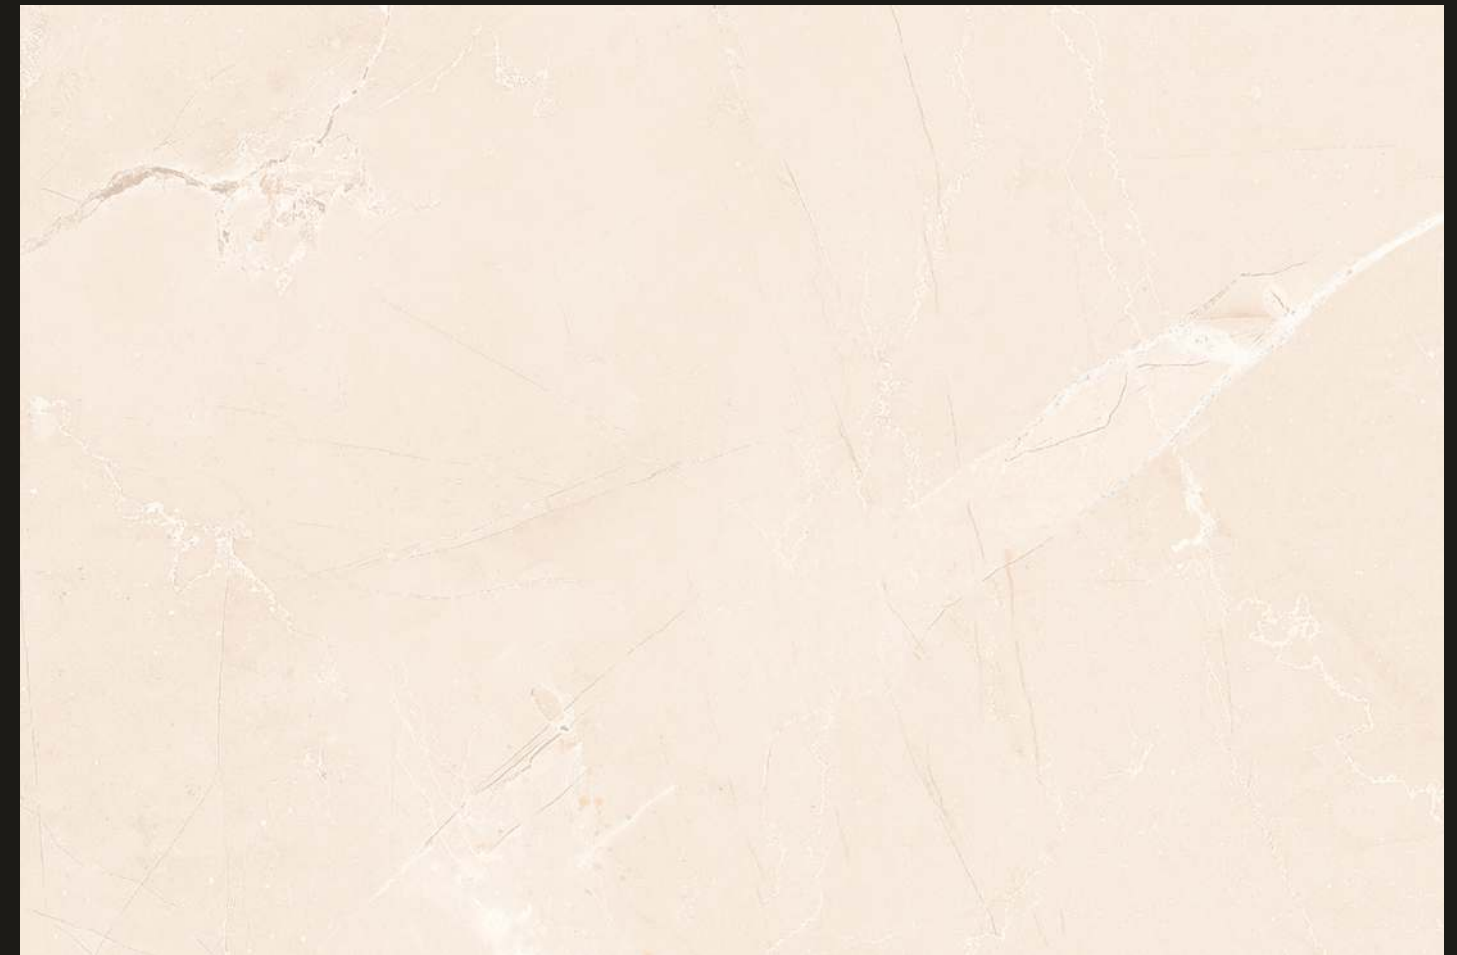

60x60cm

120x120cm

MOON CREMA

This collection was born from the fusion of visual and the tactile sensations within our Creative Design range.

Drawing inspiration from the allure of captivating marble surfaces, our Timeless collection embodies a timeless beauty that blends purity, modernity, and elegance in perfect harmony.