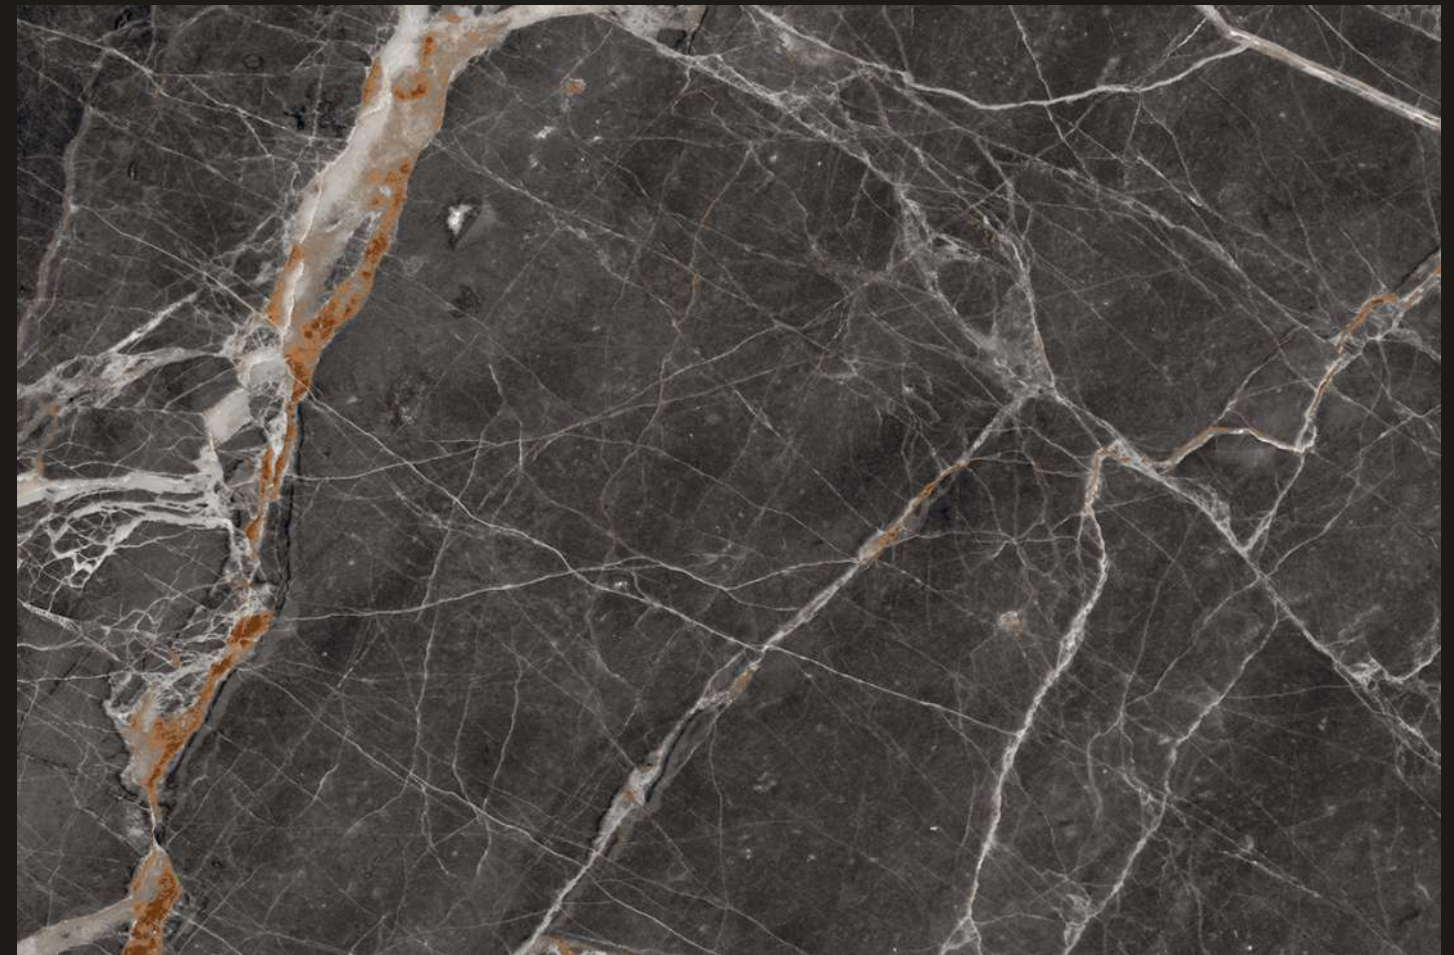

60x60cm

120x120cm

CENERINO BLACK

We undertake to suggest different ways of laying our products, helping you to design settings that are truly unique.

We undertake to be creative, self exacting, subtle, bold, inventive and idealistic in each and every one of the tiles that we design for you, searching latest trends and finest natural materials