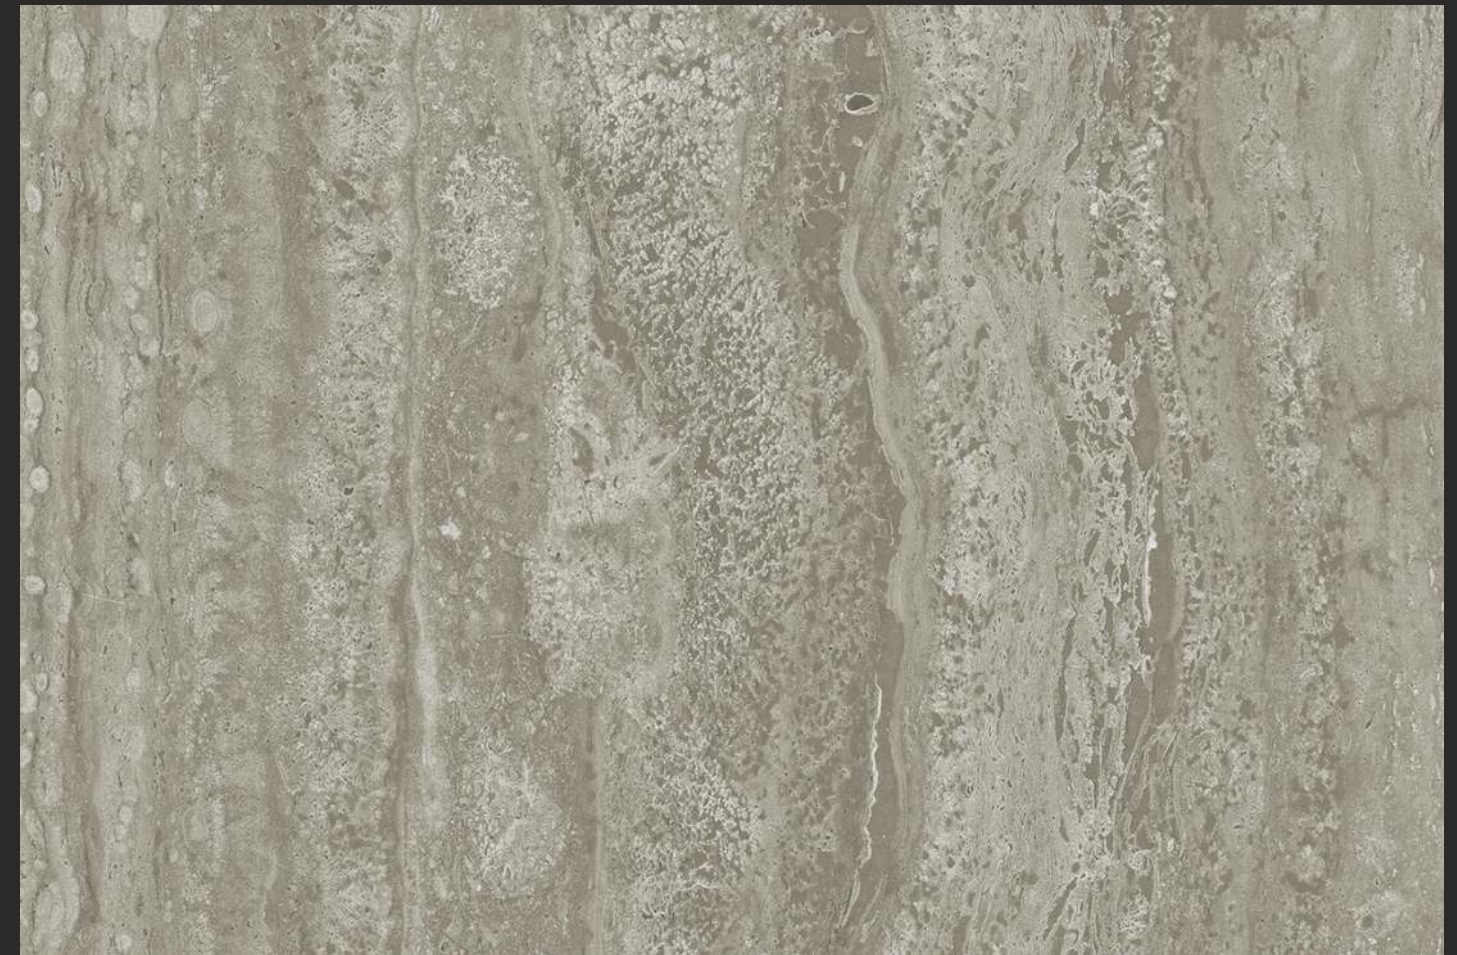

TRAVERTIONO GREY

The floor tiles mimics the wall tiles, providing a perfect combination for the space. A Floor & Wall collection that extends design from the floor to the wall, creating spaces that have their own personality.

The soft finish offers an extra silky feel that differs from traditional ceramics, while maintaining all the same technical characteristics. Its matt lappato nature makes it very soft and gives it an exquisite stony, worn effect that sets it apart.

TRAVERTIONO GREY

Thickness : 9mm
Finish : **Glossy & Matt**

120x180cm

120x120cm

Application