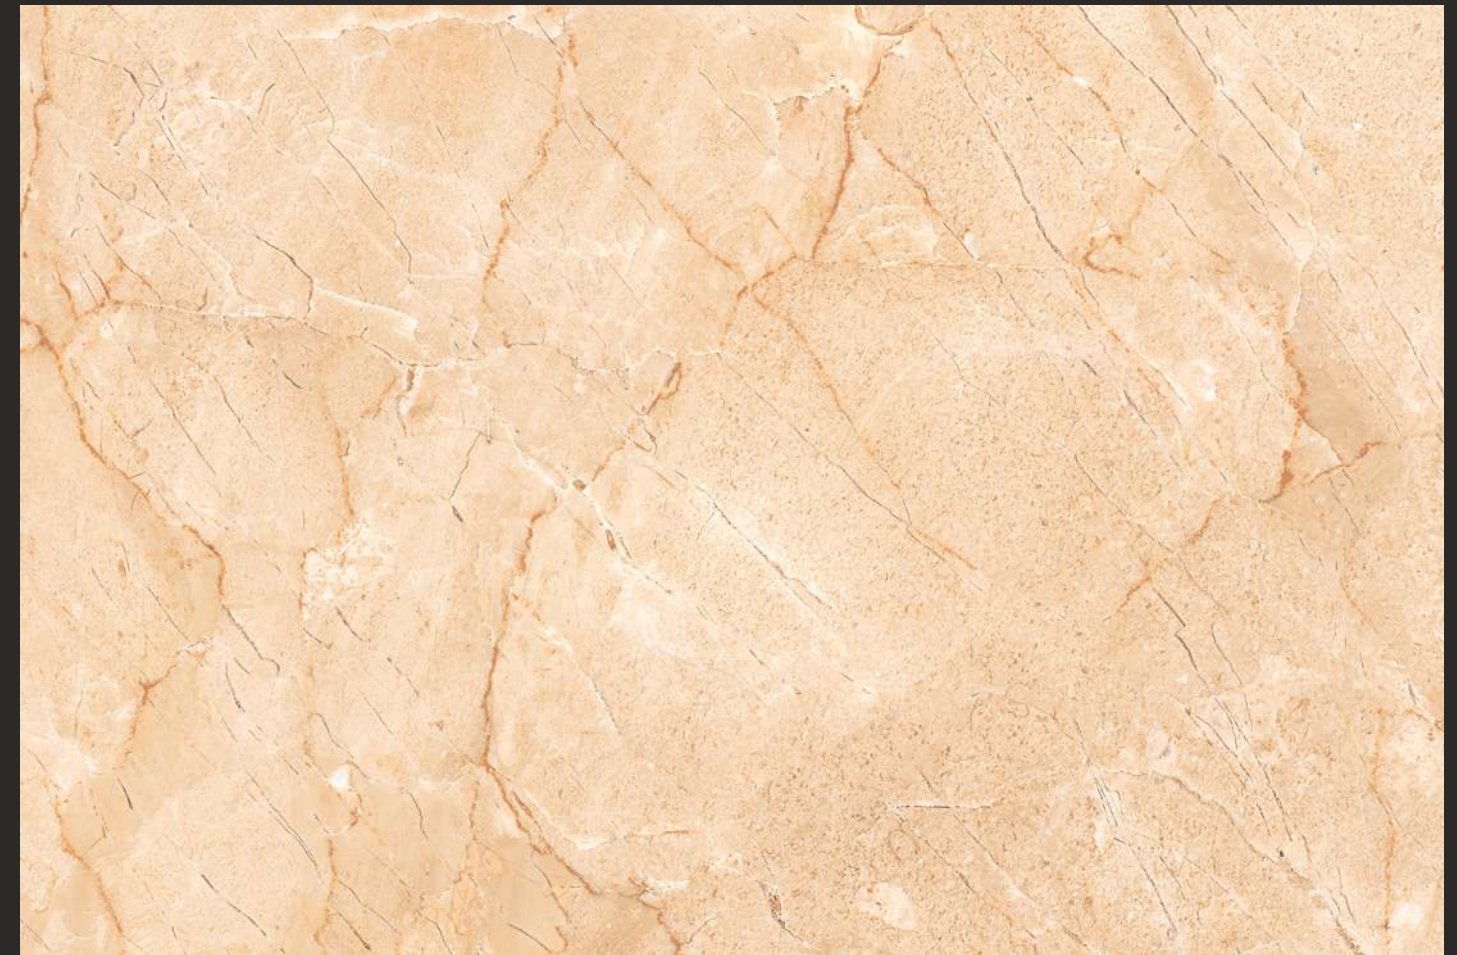

60x60cm

120x120cm

DYNA BEIGE

The same design but indoors, without any difference in colour or format. The same collection with different finishes that provide continuity for all spaces.

The high shade variation of each piece add character to any type of environment. This effect makes the collection more natural and realistic, turning each piece into a unique work of art.