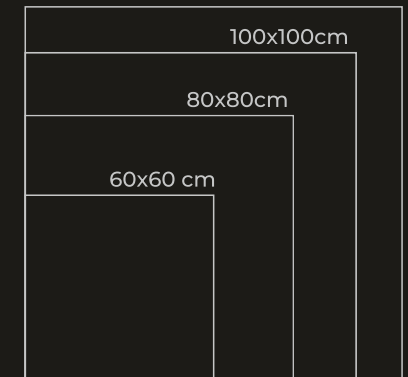

SATUARIO ALPS

Whether you are renovating your home or creating one from scratch, this floor will fit perfectly with any style of tile you choose.

This floor will bring a natural coolness to any interior, from the bedroom to the living room and from the kitchen to the hallway.

SATUARIO ALPS

Thickness : 9mm
Finish : **Glossy & Matt**

120x180cm

120x120cm

Application