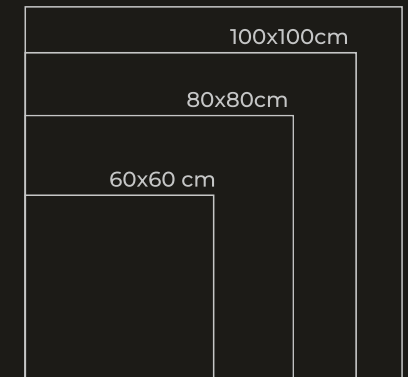

WHITE FUSION

Thickness : 9mm
Finish : High Glossy

120x180cm

120x120cm

Application

Size : 80x80CM | 80x160CM

Finish : Hiigh Glossy

WHITE FUSION