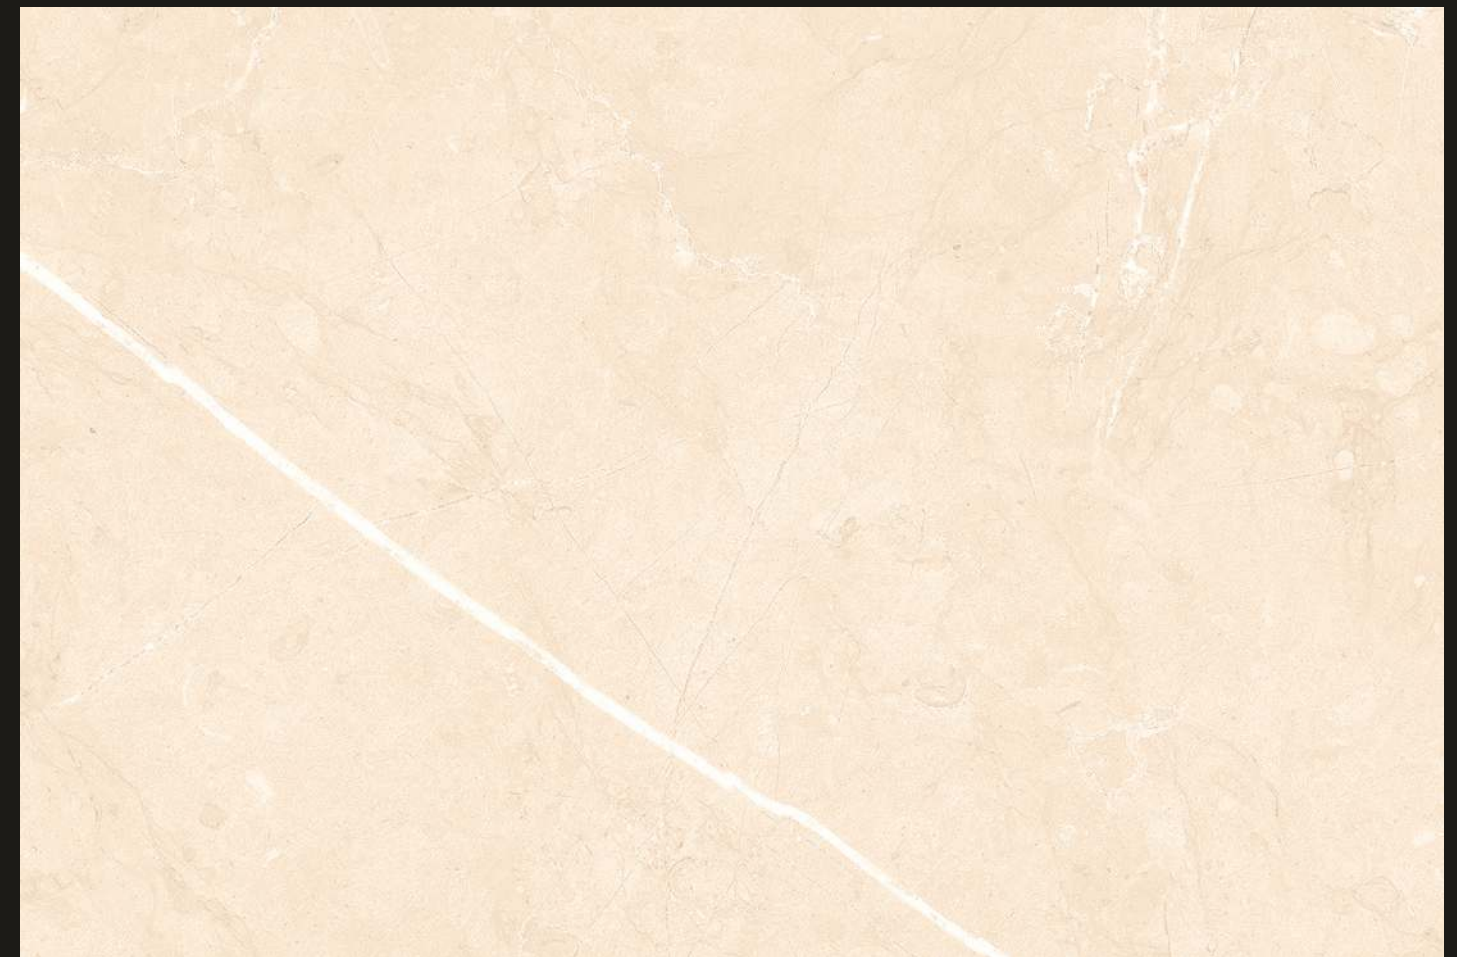

60x60cm

120x120cm

PIETRA CREMA

The texture of the country style, highlights the elegance of the aged tiles. Ideal for professional & residential spaces.

The special boards of this floor were chosen in such a way to combine the modern with the classic elements. The grains give depth and elegance to the your space.