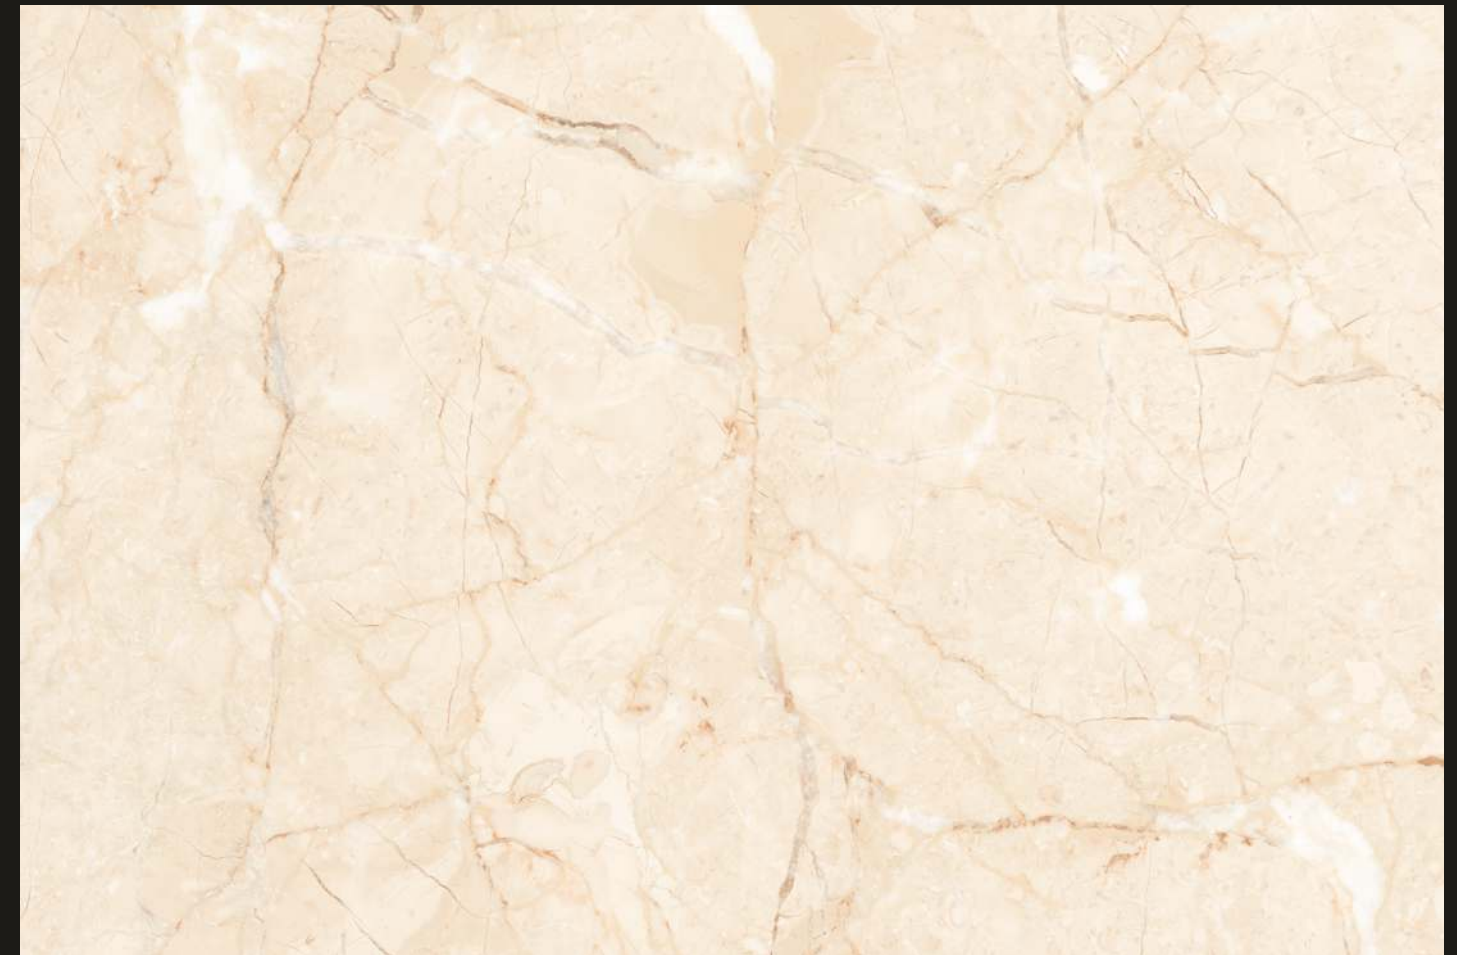

60x60cm

120x120cm

HARMONY CREMA

it is ideal for settings ranging from the most modern and minimalist through to the most sophisticated and classic, depending on how you choose to complement it.

Harmony Cream is predominantly beige with a meticulous pattern of brown and grey veining highlighted by touches of gold that enhance the austerity of the space.