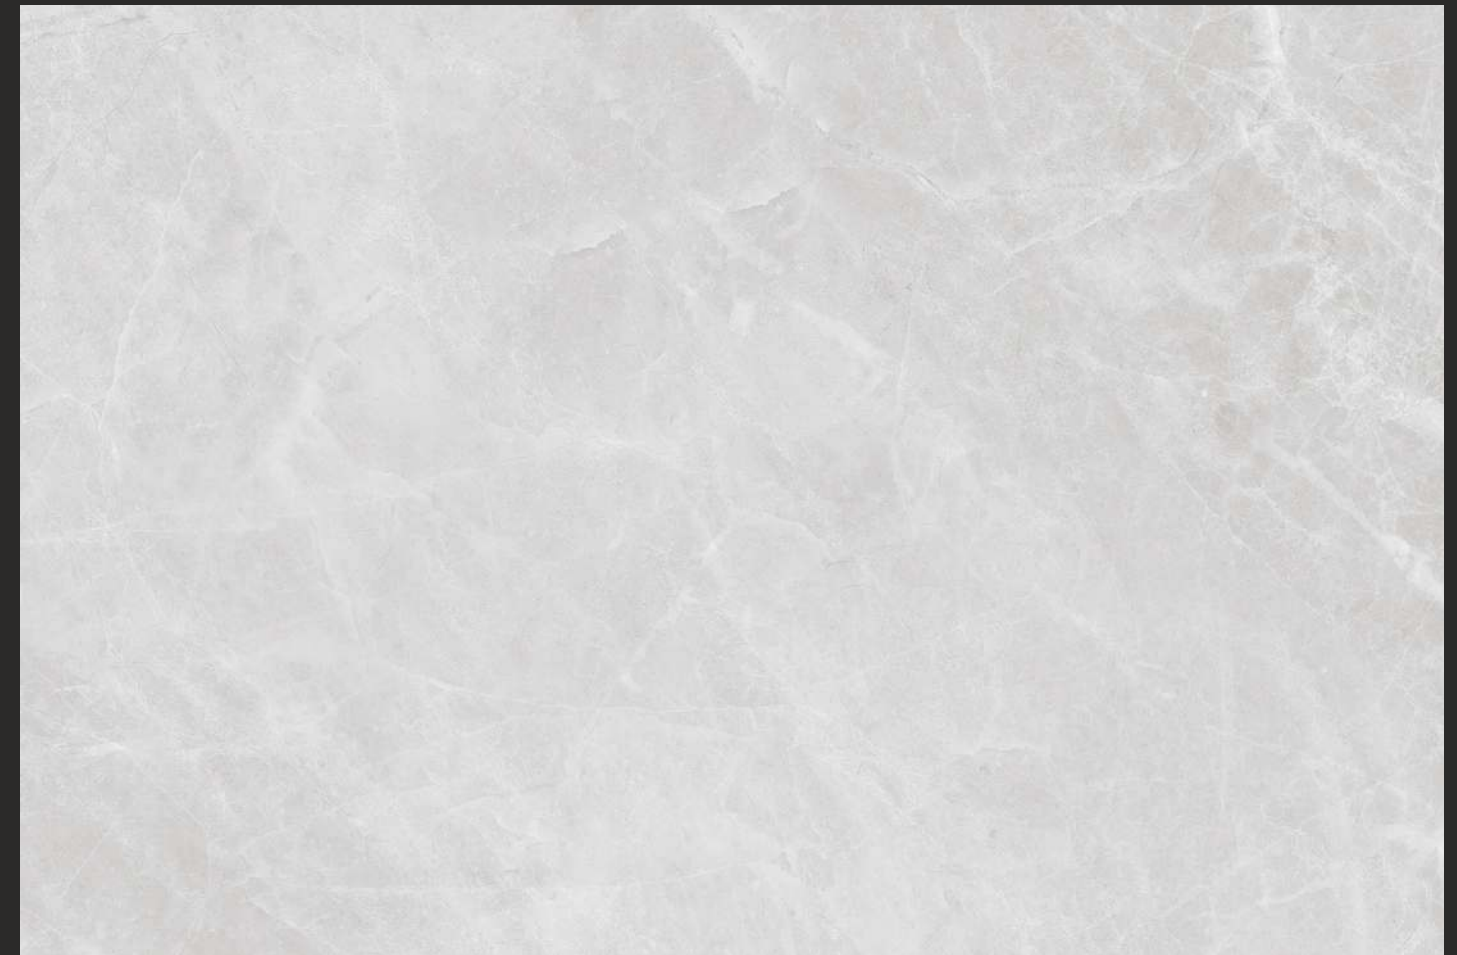

60x60cm

120x120cm

ATLANTIC BIANCO

Minimalist reliefs that maintain a visual identity that is strong and authentic, giving our space a more personal touch.

Different textures that create decorative combinations, highlighting the personality, uniqueness and elegance of each space.