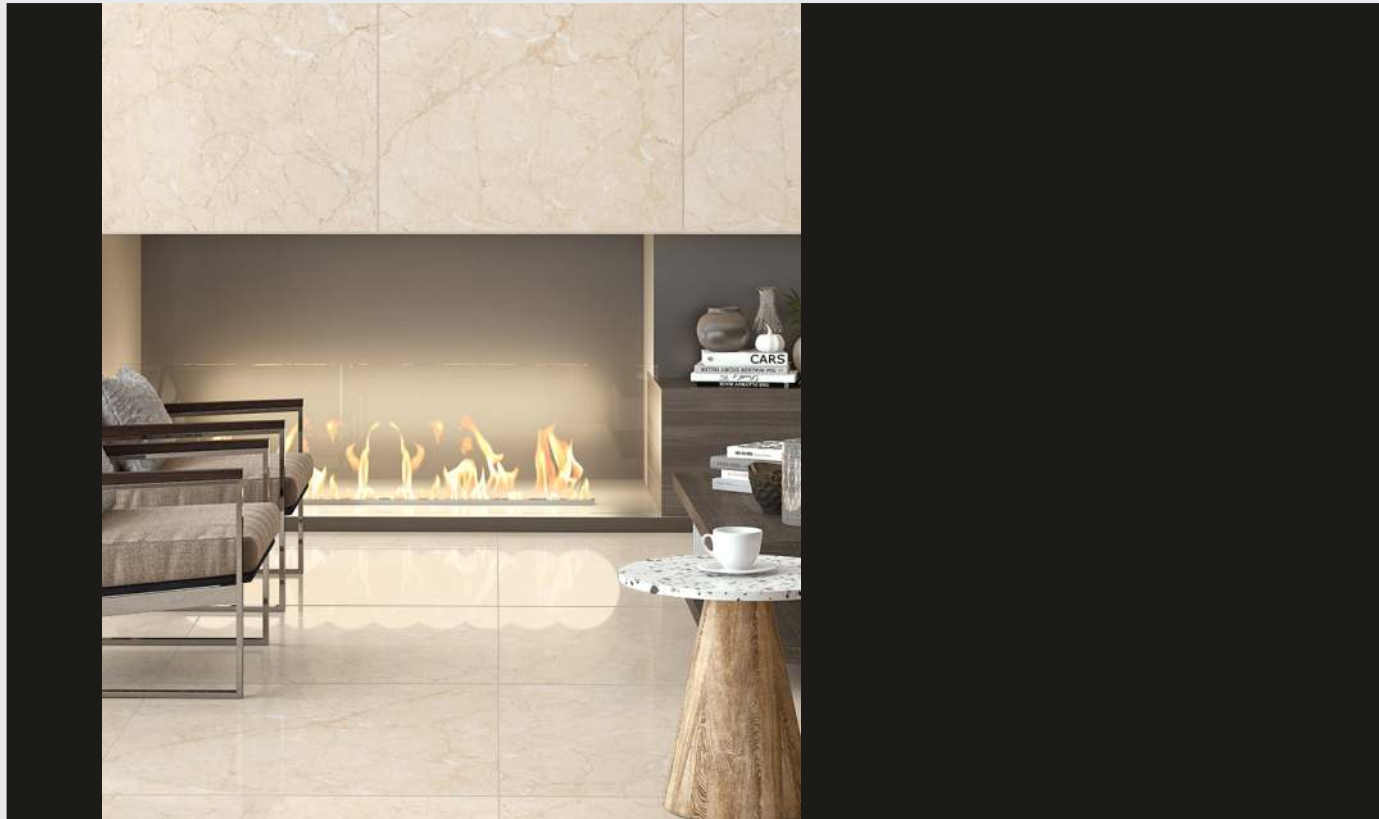

SYMPHONY

COLLECTION

80x160cm

120x180cm

30x60cm

60x120cm

80x80cm

100x100cm

60x60cm

120x120cm

HARMONY CREMA

it is ideal for settings ranging from the most modern and minimalist through to the most sophisticated and classic, depending on how you choose to complement it.

Harmony Cream is predominantly beige with a meticulous pattern of brown and grey veining highlighted by touches of gold that enhance the austerity of the space.