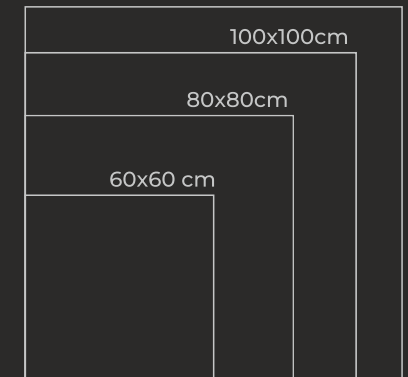

TRAVERTIONO GREY

The floor tiles mimics the wall tiles, providing a perfect combination for the space. A Floor & Wall collection that extends design from the floor to the wall, creating spaces that have their own personality.

The soft finish offers an extra silky feel that differs from traditional ceramics, while maintaining all the same technical characteristics. Its matt lappato nature makes it very soft and gives it an exquisite stony, worn effect that sets it apart.

TRAVERTIONO GREY

Thickness : 9mm
Finish : **Glossy & Matt**

120x180cm

120x120cm

Application