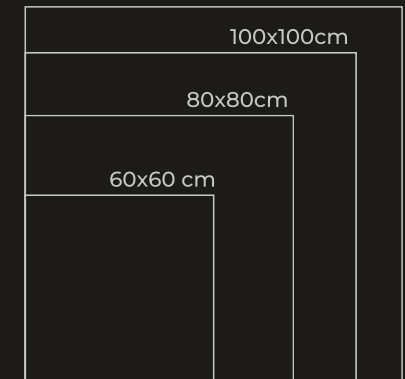

CEMENTA ASH

Thickness : **9mm**
Finish : **Matt**

120x180cm

120x120cm

Application

Size : 80x80CM | 80x160CM

Finish : Matt

CEMENTA ASH