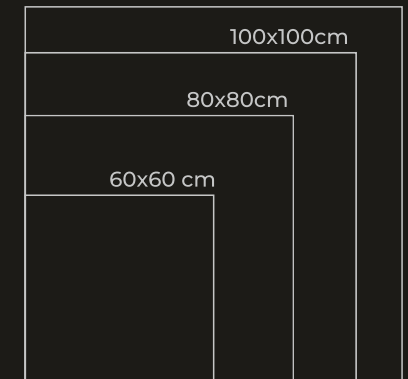

CENERINO BLACK

We undertake to suggest different ways of laying our products, helping you to design settings that are truly unique.

We undertake to be creative, self exacting, subtle, bold, inventive and idealistic in each and every one of the tiles that we design for you, searching latest trends and finest natural materials

CENERINO BLACK

Thickness : 9mm
Finish : High Glossy

120x180cm

120x120cm

Application