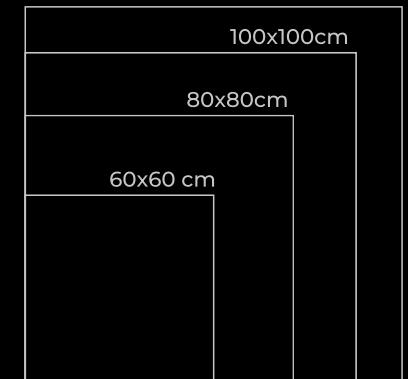

CRYSTAL ONYX

Stones' natural essence blends into the contemporary character of ceramic surfaces.

We offer several interpretations inspired by mineral textures to enrich a material capable of evoking emotion: our stone-effect porcelain stoneware creates evocative and unique domestic environments.

CRYSTAL ONYX

Thickness : 9mm
Finish : **Glossy & Matt**

120x180cm

120x120cm

Application