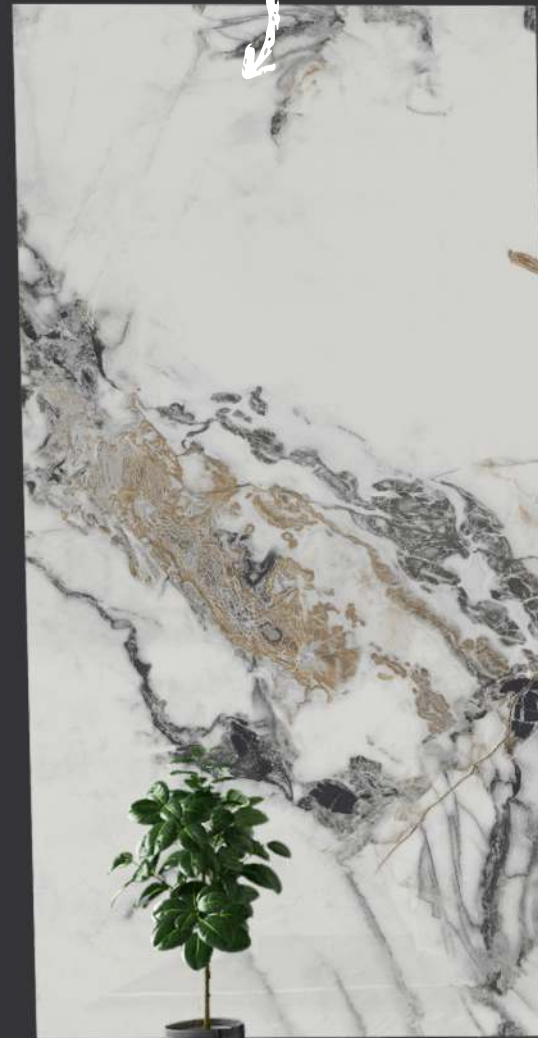

SYMPHONY

COLLECTION

80x160cm

120x180cm