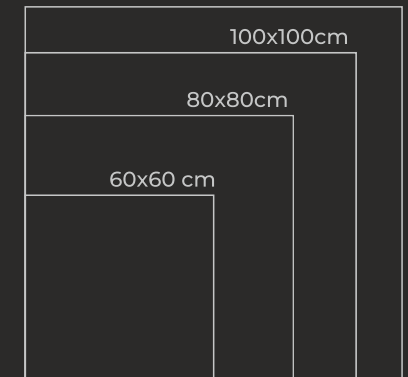

DYNA BEIGE

The same design but indoors, without any difference in colour or format. The same collection with different finishes that provide continuity for all spaces.

The high shade variation of each piece add character to any type of environment. This effect makes the collection more natural and realistic, turning each piece into a unique work of art.

DYNA BEIGE

Thickness : 9mm
Finish : **Glossy & Matt**

120x180cm

120x120cm

Application