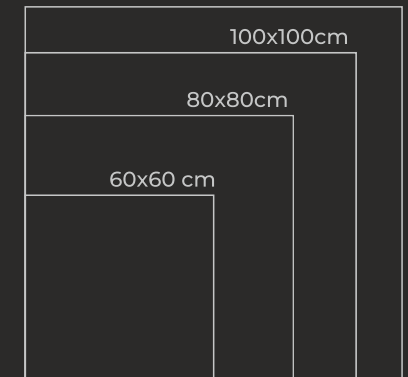

ATLANTIC GRAPHITE

Minimalist reliefs that maintain a visual identity that is strong and authentic, giving our space a more personal touch.

The Honed finish is an evolution of the sanded finish of natural marble which, unlike the glossy polished finish, has a matte appearance that generates a sense of timelessness and balance, propitiating visual harmony

ATLANTIC GRAPHITE

Thickness : 9mm
Finish : **Glossy & Matt**

120x180cm

120x120cm

Application