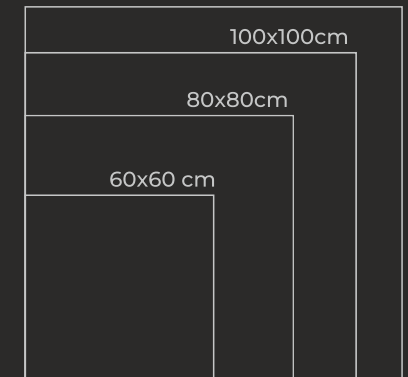

FLAMINGO LIGHT

Flamingo Light marble conveys a note of elegance and strength. Its veining deeply penetrates the stone,

The delicate decorative interweaving of filigree, and other times like slender roots planted in the earth. This option offers a visual identity that is as strong and authentic as it is sophisticated.

FLAMINGO LIGHT

Thickness : 9mm
Finish : **Glossy & Matt**

120x180cm

120x120cm

Application