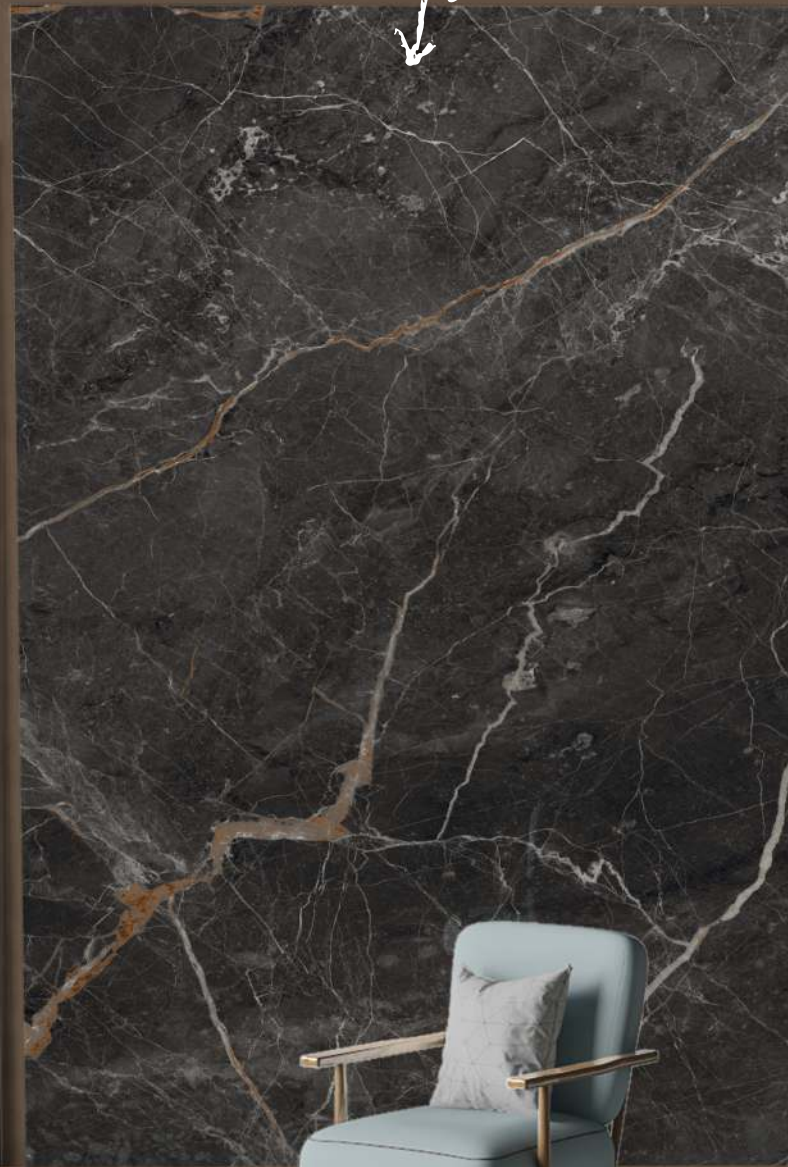

SYMPHONY

COLLECTION

80x160cm

120x180cm