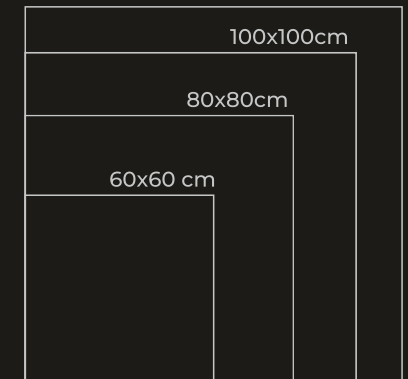

CALCATA DORADO

These soft and shimmering surfaces stimulate the senses by inviting the viewer to feel its sophisticated chromatic intensity.

The neutral and linear surface of Industrial reinterprets the cement in its purest form, to be used efficiently and captivatingly in every architectural project.

CALCATA DORADO

Thickness : 9mm
Finish : **Glossy & Matt**

120x180cm

120x120cm

Application

Reception

Kitchen

Living Room

Salon & Spa

Offices

Restaurants & Hotels

Bathroom

Showrooms