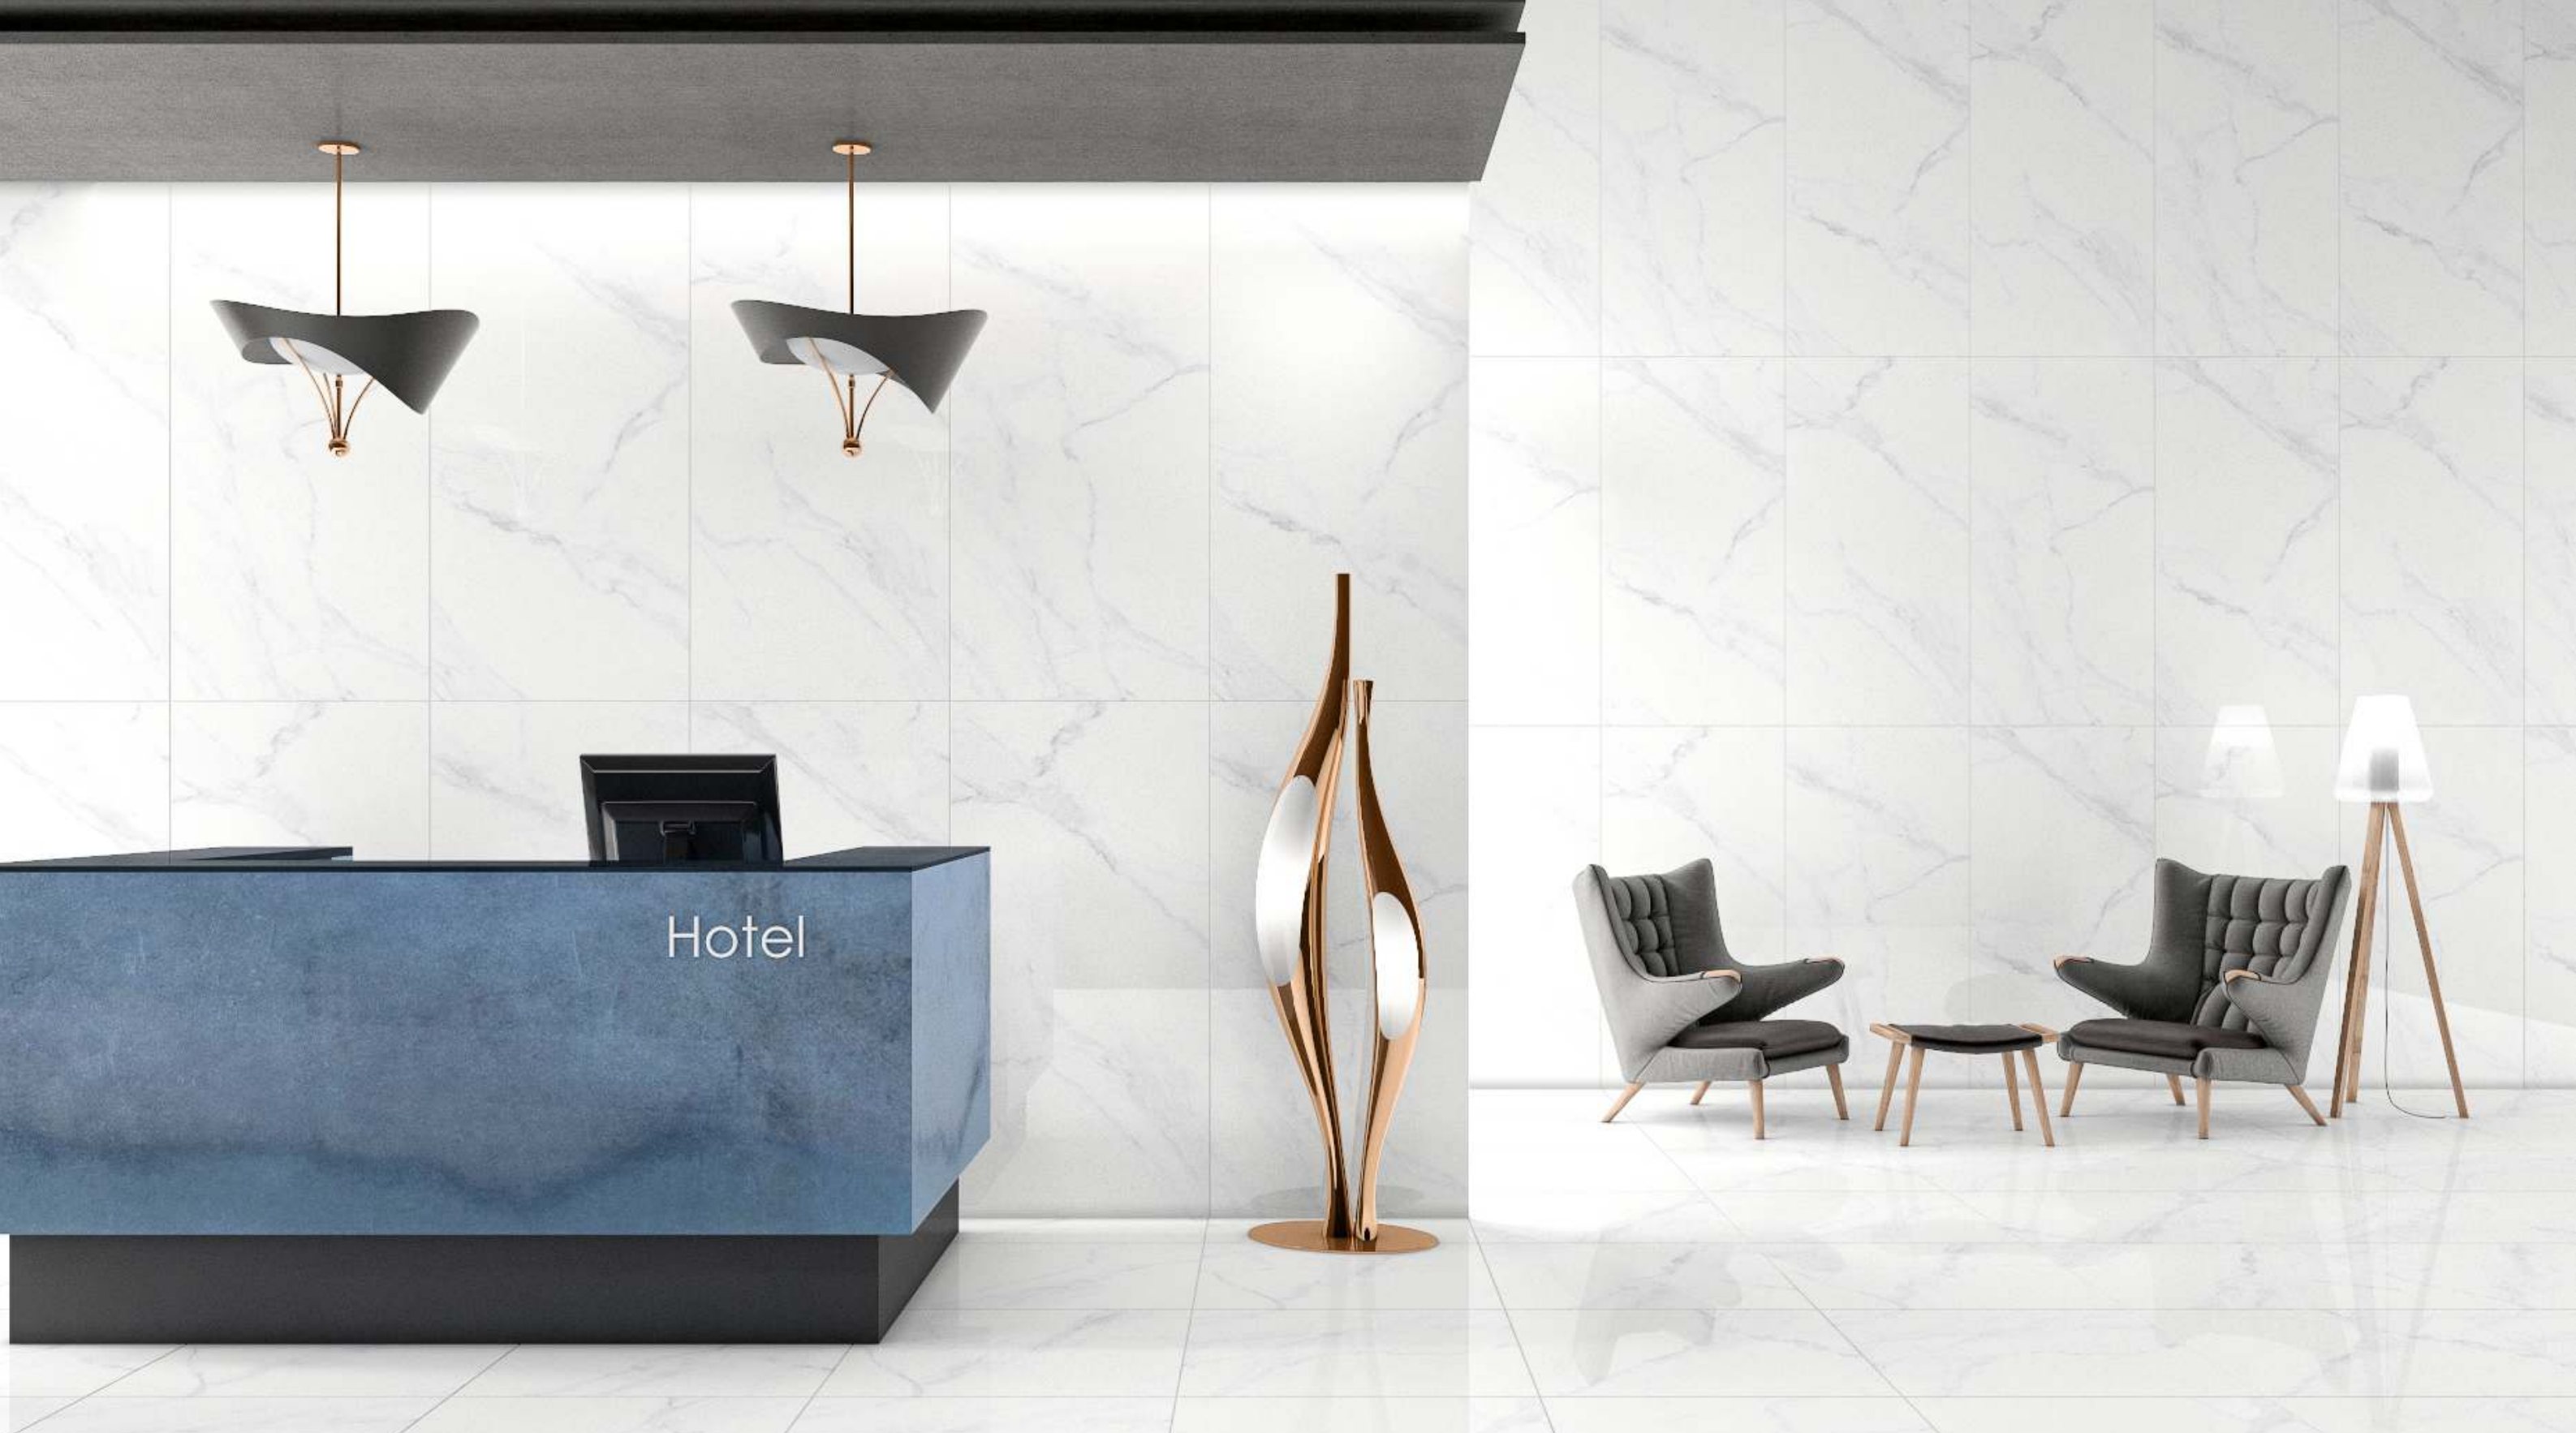

Size : 80x80CM | 80x160CM

Finish : Glossy & Matt

POLARIS BRILLO