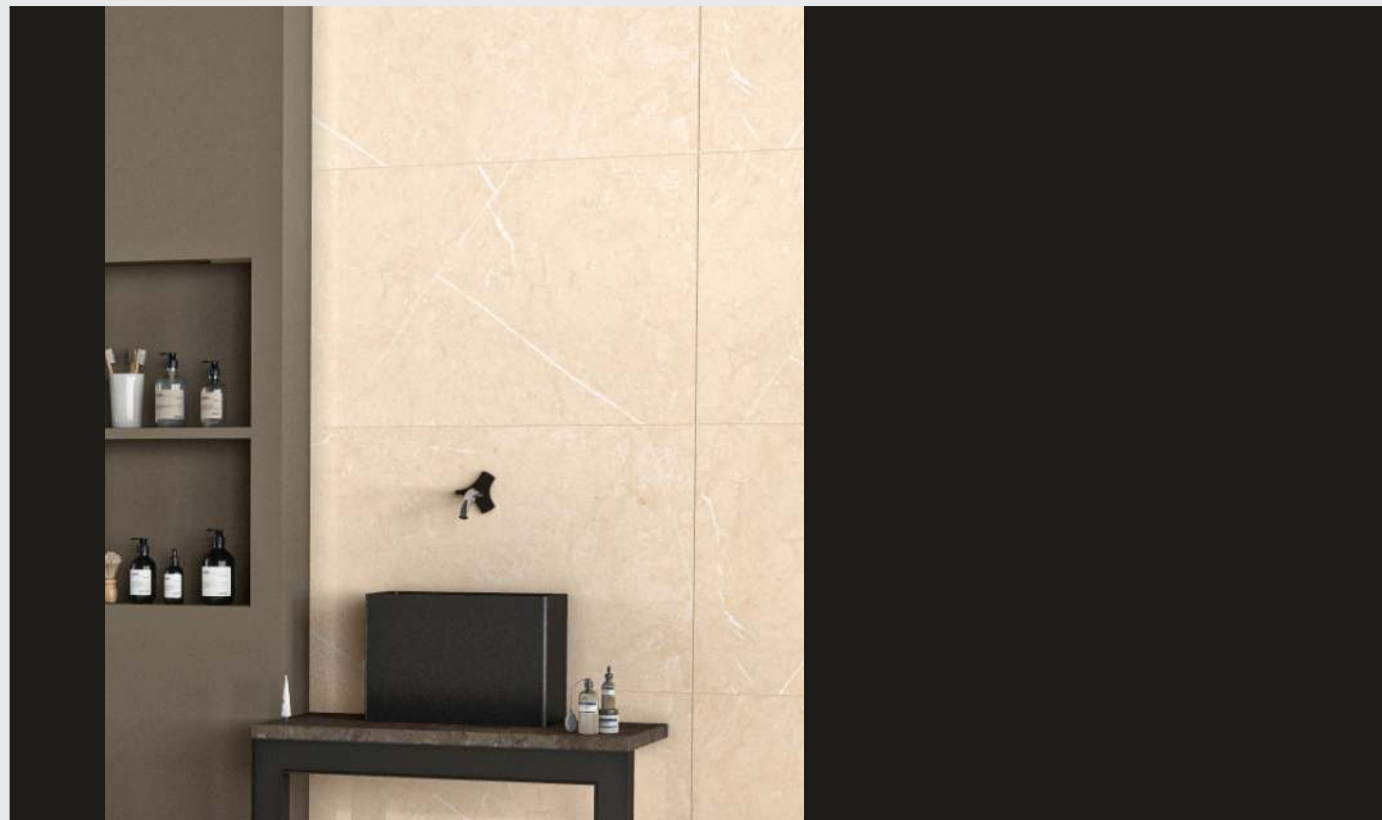

PIETRA CREMA

The texture of the country style, highlights the elegance of the aged tiles. Ideal for professional & residential spaces.

The special boards of this floor were chosen in such a way to combine the modern with the classic elements. The grains give depth and elegance to the your space.

PIETRA CREMA

Thickness : 9mm
Finish : **Glossy & Matt**

120x180cm

120x120cm

Application

Reception

Kitchen

Living Room

Salon & Spa

Offices

Restaurants & Hotels

Bathroom

Showrooms