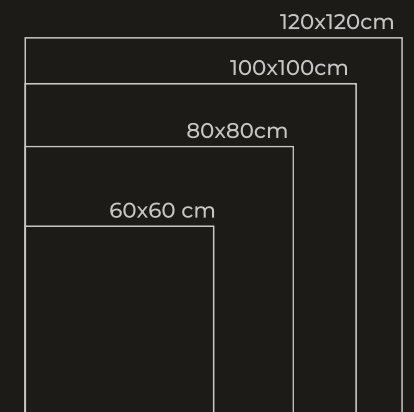

ELEGANCE BLACK

Thickness : 9mm
Finish : High Glossy

Application

- 
Reception
- 
Kitchen
- 
Living Room
- 
Salon & Spa
- 
Offices
- 
Restaurants & Hotels
- 
Bathroom
- 
Showrooms

Size : 80x80CM | 80x160CM

Finish : High Glossy