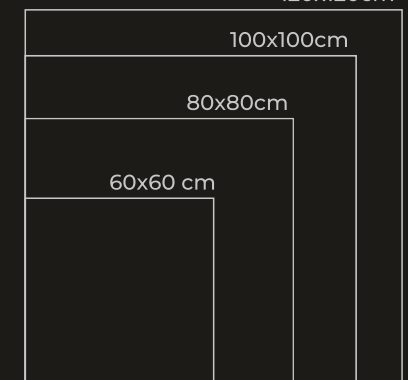

LUX WHITE

Thickness : 9mm
Finish : **Glossy & Matt**

120x180cm

120x120cm

Application

Size : 80x80CM | 80x160CM

Finish : Glossy & Matt

LUX WHITE