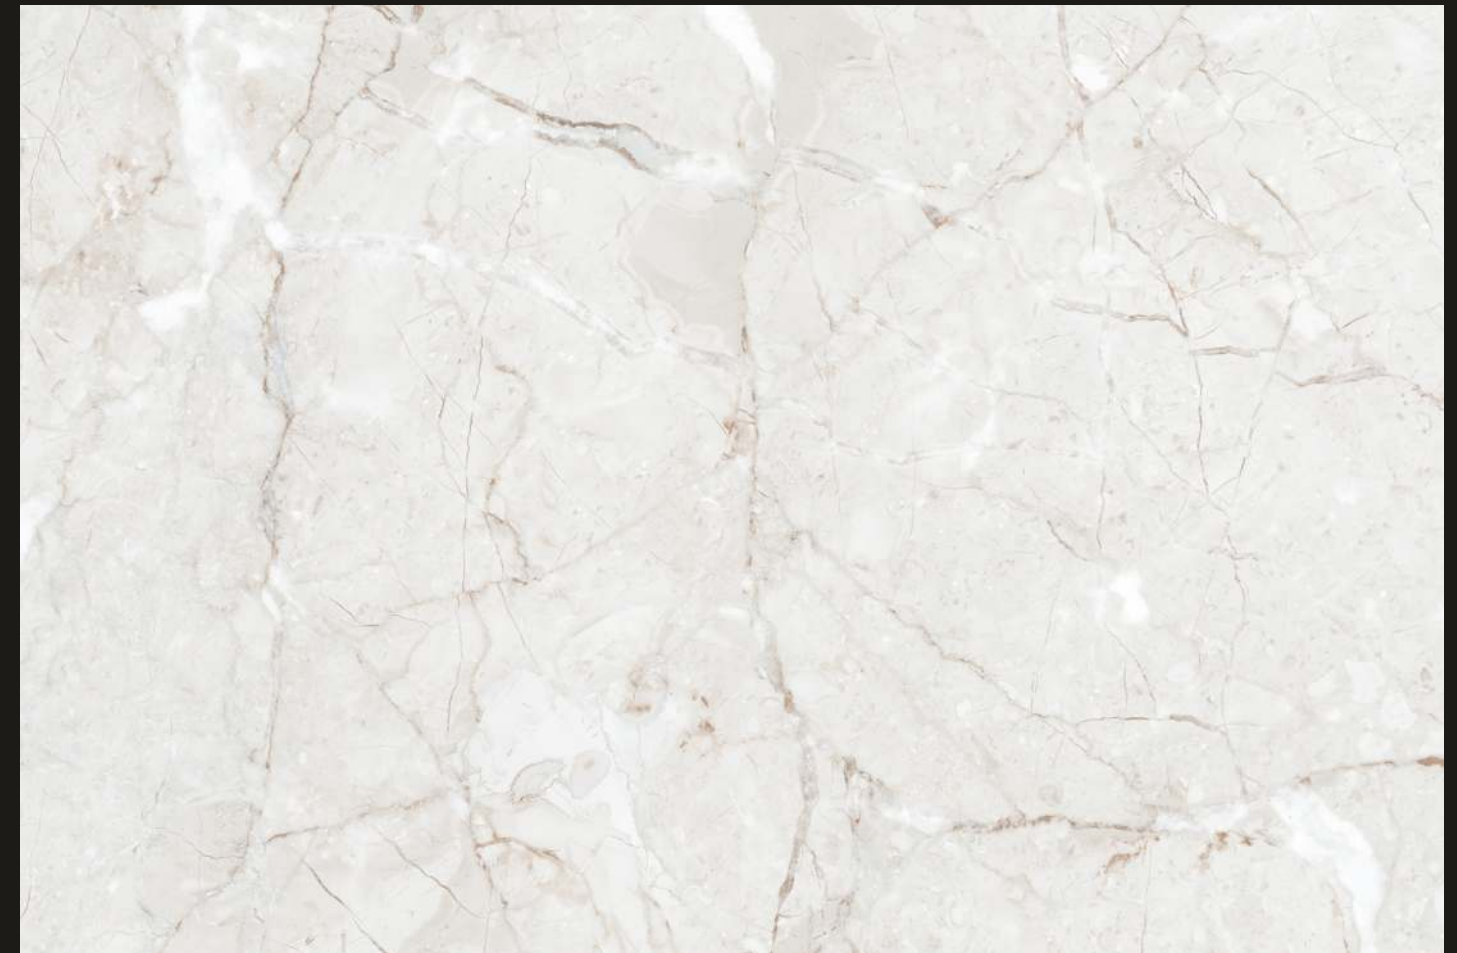

60x60cm

120x120cm

HARMONY BIANCO

The new surfaces in which the reflection is the soul of the product, offering a uniform gloss & matt finish across the entire surface

Being aware of this, an extensive colour palette is offered along with a range of these size designs that can adapt to different styles and satisfy many different preferences.