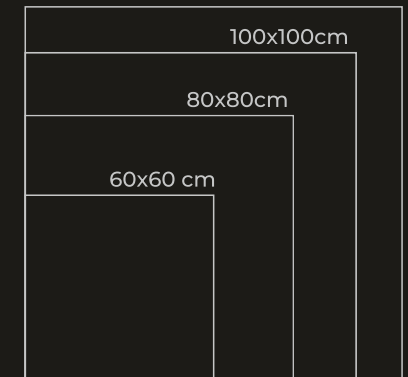

HARMONY CREMA

it is ideal for settings ranging from the most modern and minimalist through to the most sophisticated and classic, depending on how you choose to complement it.

Harmony Cream is predominantly beige with a meticulous pattern of brown and grey veining highlighted by touches of gold that enhance the austerity of the space.

HARMONY CREMA

Thickness : 9mm
Finish : **Glossy & Matt**

120x180cm

120x120cm

Application