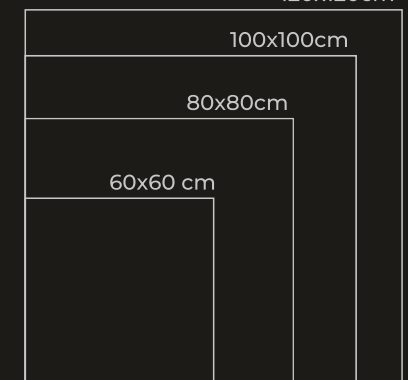

60x60cm

120x120cm

POLARIS BRILLO

The Natural and Elegant styles feature a delicate dimensional surface inspired by ancient stone planing techniques.

The Elegant variant, available in a single format, has an even smoother touch and is suitable for prestigious residential interiors.

POLARIS BRILLO

Thickness : 9mm
Finish : **Glossy & Matt**

120x180cm

120x120cm

Application

Size : 80x80CM | 80x160CM

Finish : Glossy & Matt

POLARIS BRILLO