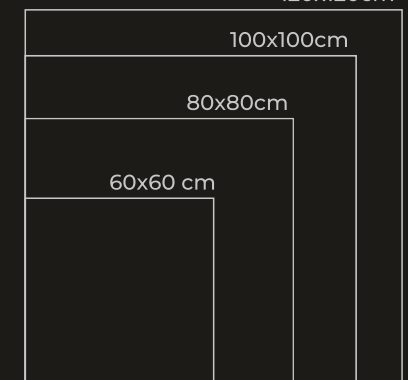

MARRAZI GREY

Marble is one of the most beautiful and noble stones used in architecture, giving every setting an aura of distinction and majesty.

This marble collection is inspired by the stone from the finest quarries on the planet, replicating all the beauty and tonality of the natural stone with the technical advantages of porcelain.

MARRAZI GREY

Thickness : 9mm
Finish : **Glossy & Matt**

120x180cm

120x120cm

Application

Reception

Kitchen

Living Room

Salon & Spa

Offices

Restaurants & Hotels

Bathroom

Showrooms