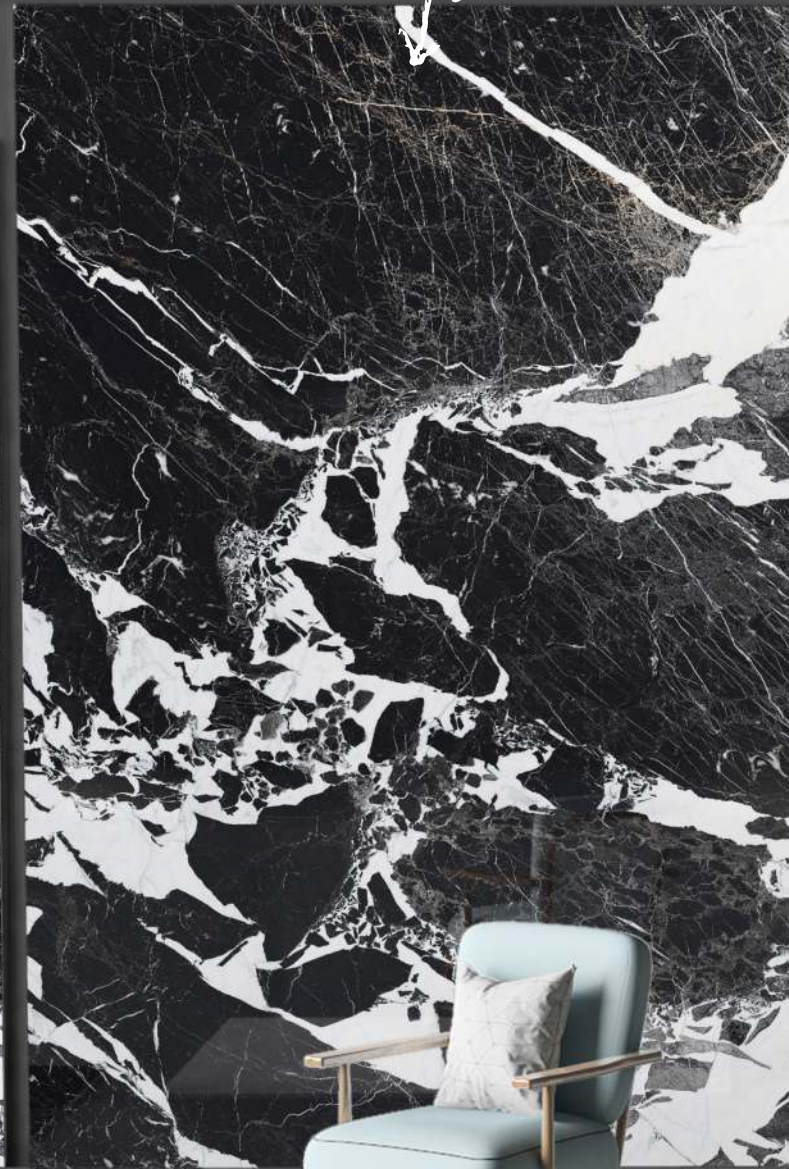

ELEGANCE BLACK

SYMPHONY

COLLECTION

80x160cm

120x180cm

30x60cm

60x120cm

80x80cm