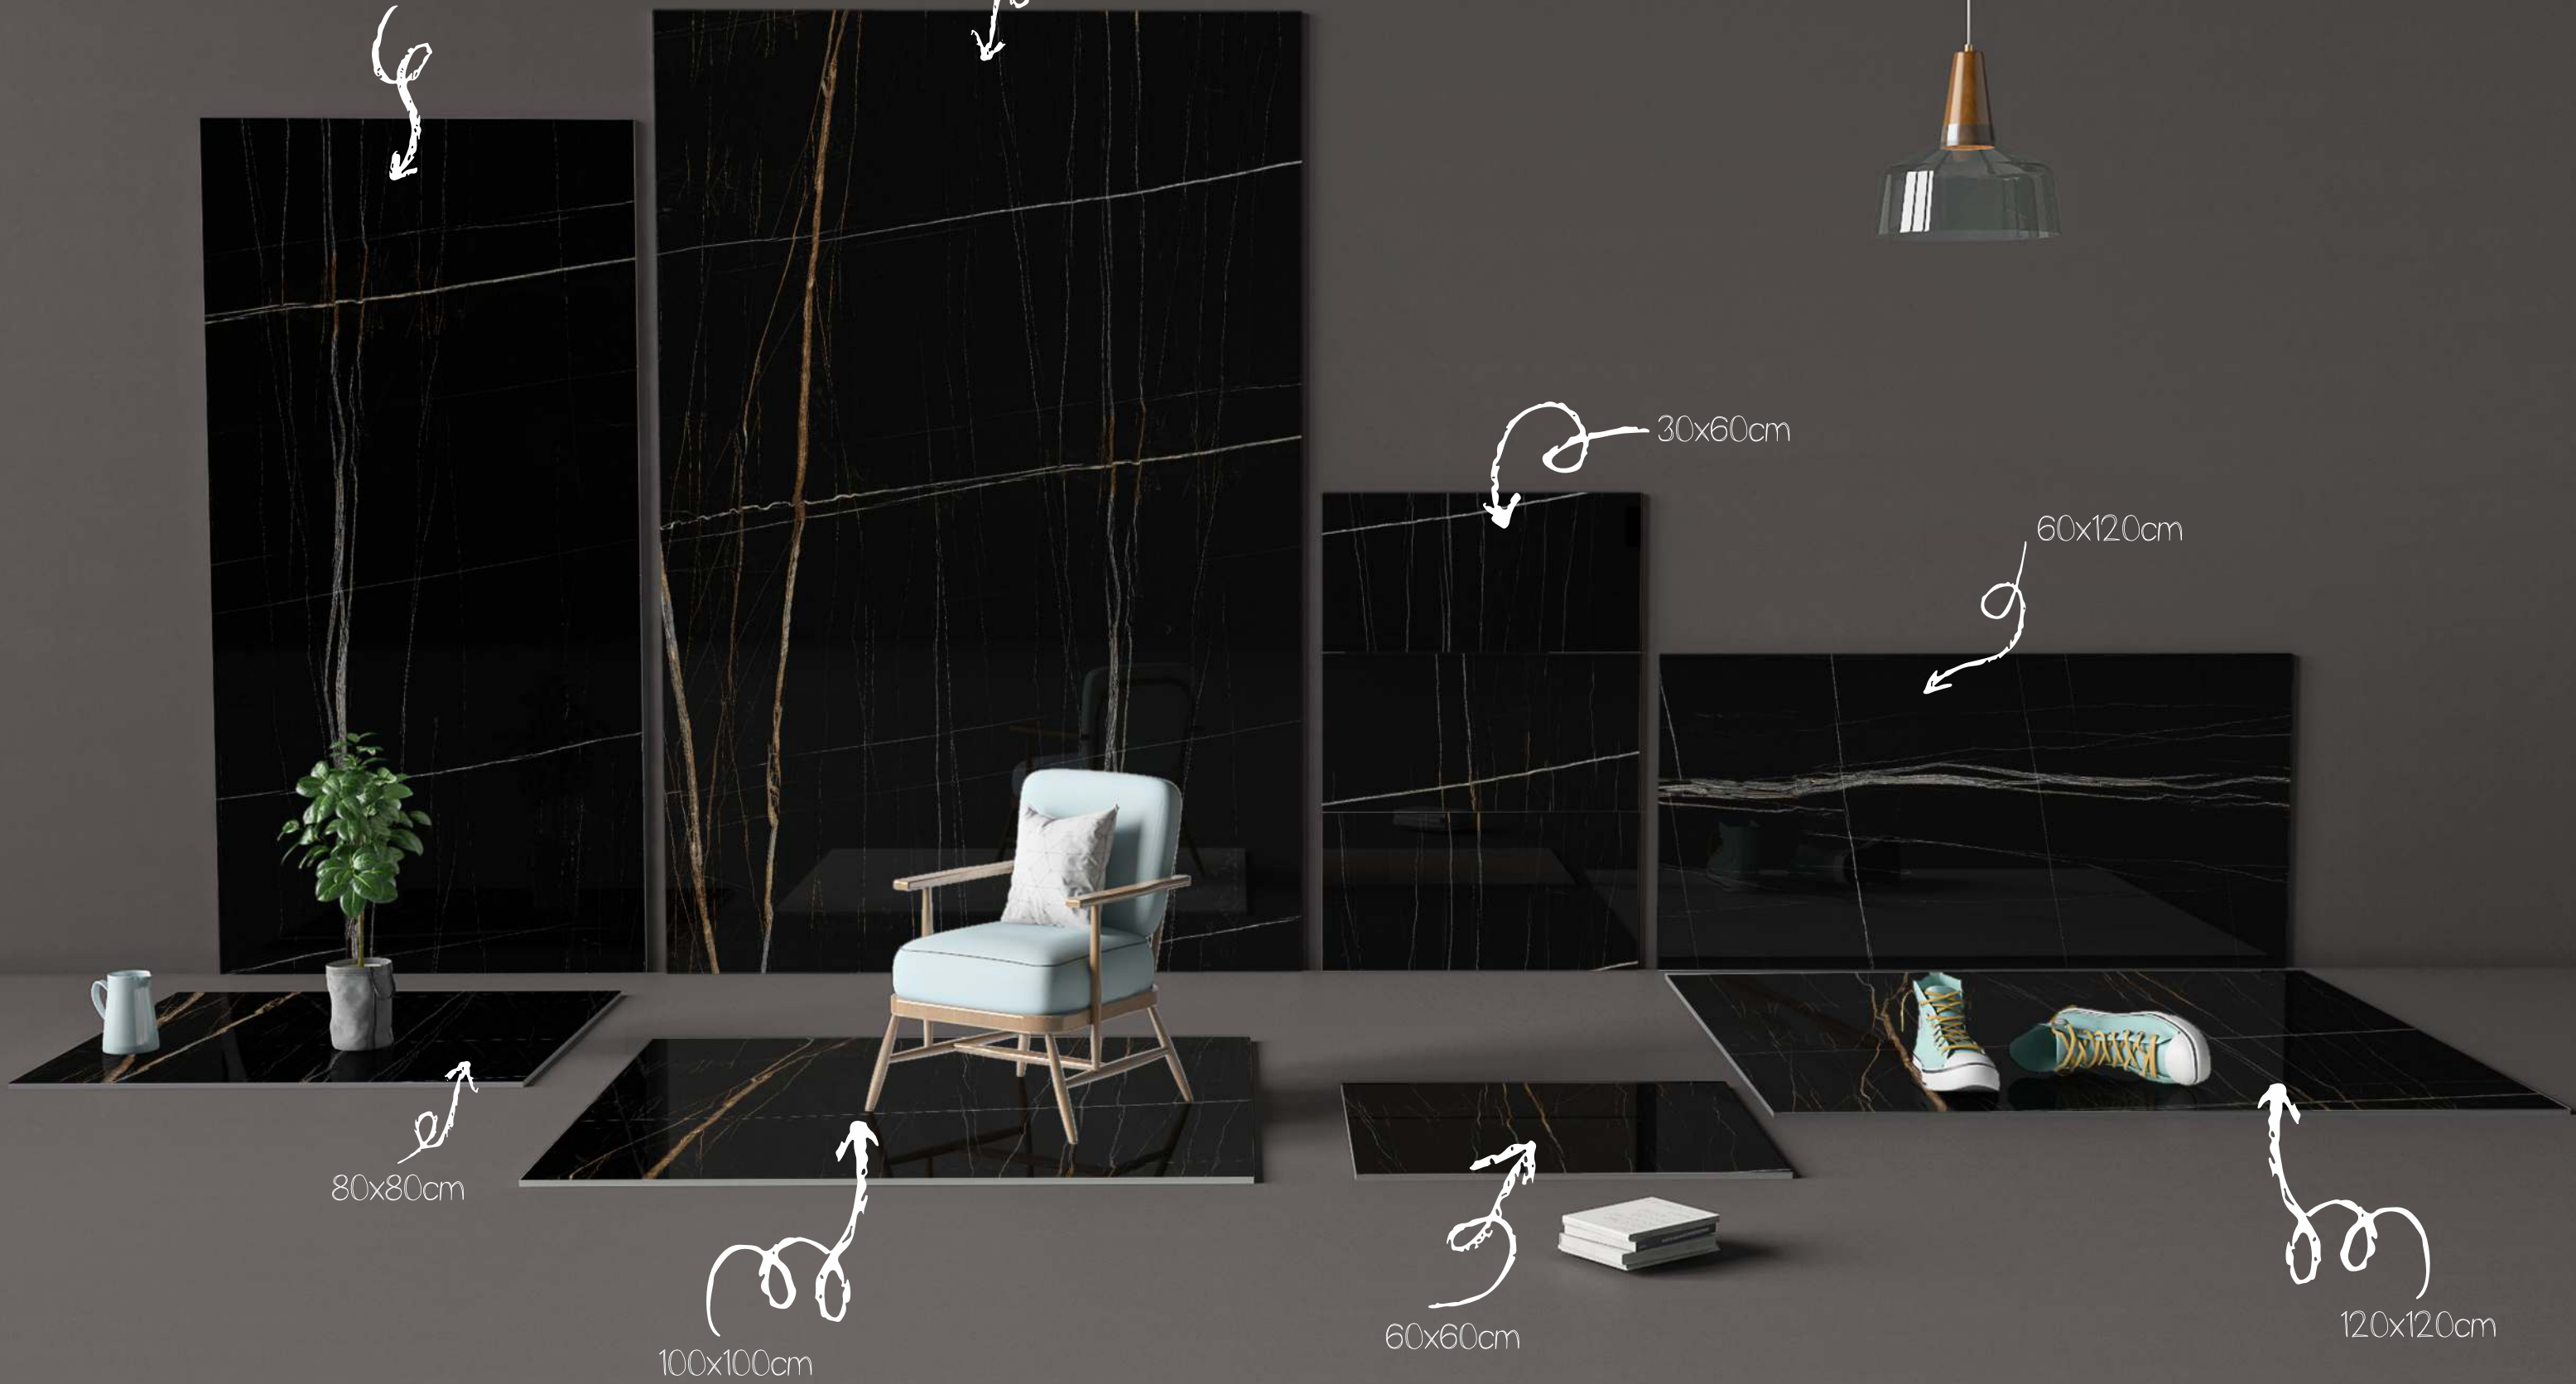

SYMPHONY

COLLECTION

80x160cm

120x180cm

30x60cm

60x120cm

80x80cm

100x100cm

60x60cm

120x120cm

ELEGANCE BLACK

Timeless symbols of exclusivity, inspired surfaces are rare, precious and exceptionally elegant.

With contrasting elements of rural charm and serene neutral colors, our collection is inspired by the perfect blend of relaxation and rustic elegance