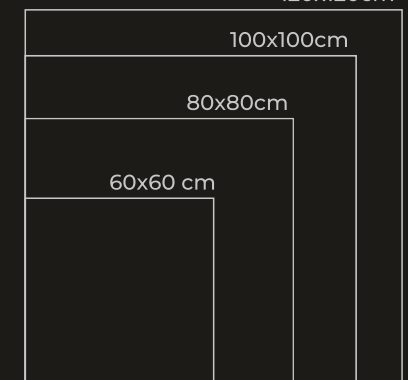

PIETRA CREMA

The texture of the country style, highlights the elegance of the aged tiles. Ideal for professional & residential spaces.

The special boards of this floor were chosen in such a way to combine the modern with the classic elements. The grains give depth and elegance to the your space.

PIETRA CREMA

Thickness : 9mm
Finish : **Glossy & Matt**

120x180cm

120x120cm

Application

Reception

Kitchen

Living Room

Salon & Spa

Offices

Restaurants & Hotels

Bathroom

Showrooms