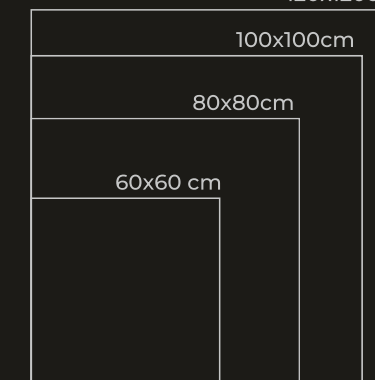

CALCATTÀ AVARIO

The Even collection reinterprets the materiality of Calcatta Avario with a subtle look, soft and pleasant to the touch.

It is available in different sizes, that can be combined with all Porcelona floor tile collections. Even is the ideal solution for creating harmonious, evocative settings in all areas of the house and elsewhere.

CALCATTÀ AVARIO

Thickness : 9mm
Finish : **Glossy & Matt**

120x180cm

120x120cm

Application