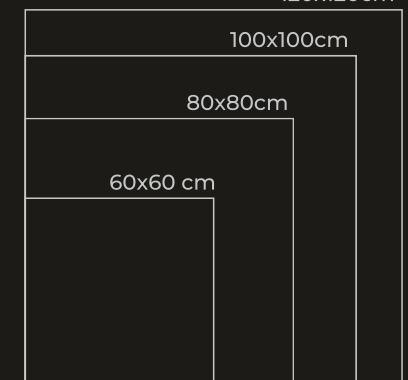

BLACK NOIR

Chromatic blends and harmonious contrasts that only nature can bestow are essential part of our tiles.

The collection mixes the equilibrium between elegance and creativity revealing itself in the original and extraordinary combination of two very different stones which brings refined, welcoming and intimate spaces into being.

BLACK NOIR

Thickness : 9mm
Finish : High Glossy

120x180cm

120x120cm

Application

Reception

Kitchen

Living Room

Salon & Spa

Offices

Restaurants & Hotels

Bathroom

Showrooms