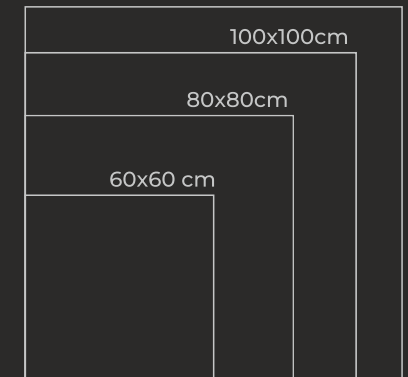

ICE ONICE

A range of colours with great possibilities to satisfy different tastes. Versatile colours that fit perfectly in a wide variety of styles and with total guarantee of success.

The floor tiles mimics the wall tiles, providing a perfect combination for the space. A Floor & Wall collection that extends design from the floor to the wall, creating spaces that have their own personality.

ICE ONICE

Thickness : 9mm
Finish : **Glossy & Matt**

120x180cm

120x120cm

Application