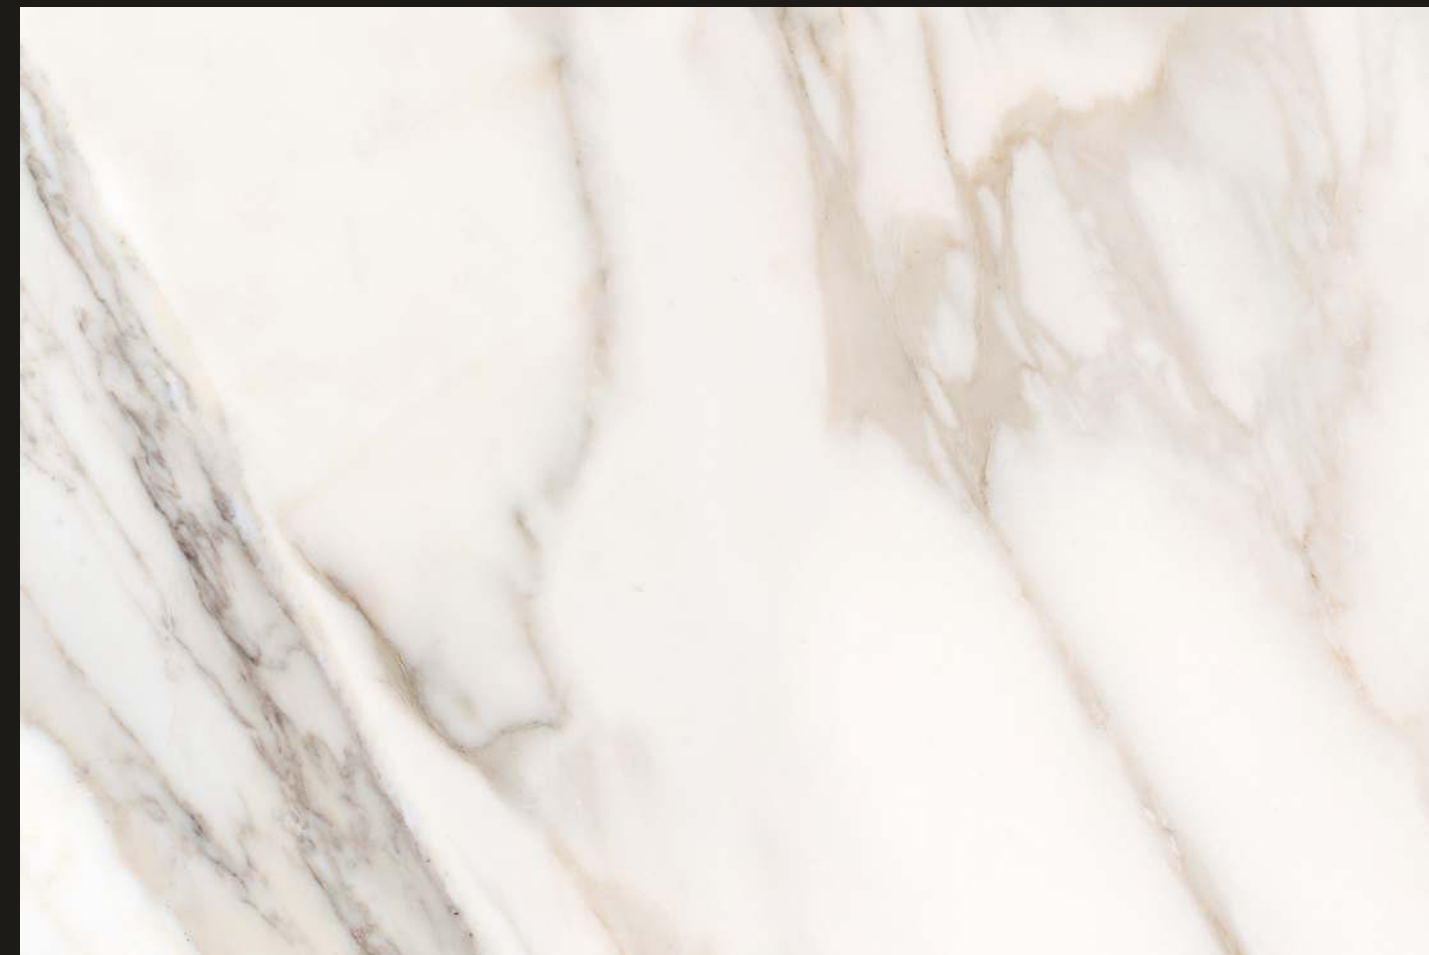

60x60cm

120x120cm

CALCATTÀ AVARIO

The Even collection reinterprets the materiality of Calcatta Avario with a subtle look, soft and pleasant to the touch.

It is available in different sizes, that can be combined with all Porcelona floor tile collections. Even is the ideal solution for creating harmonious, evocative settings in all areas of the house and elsewhere.