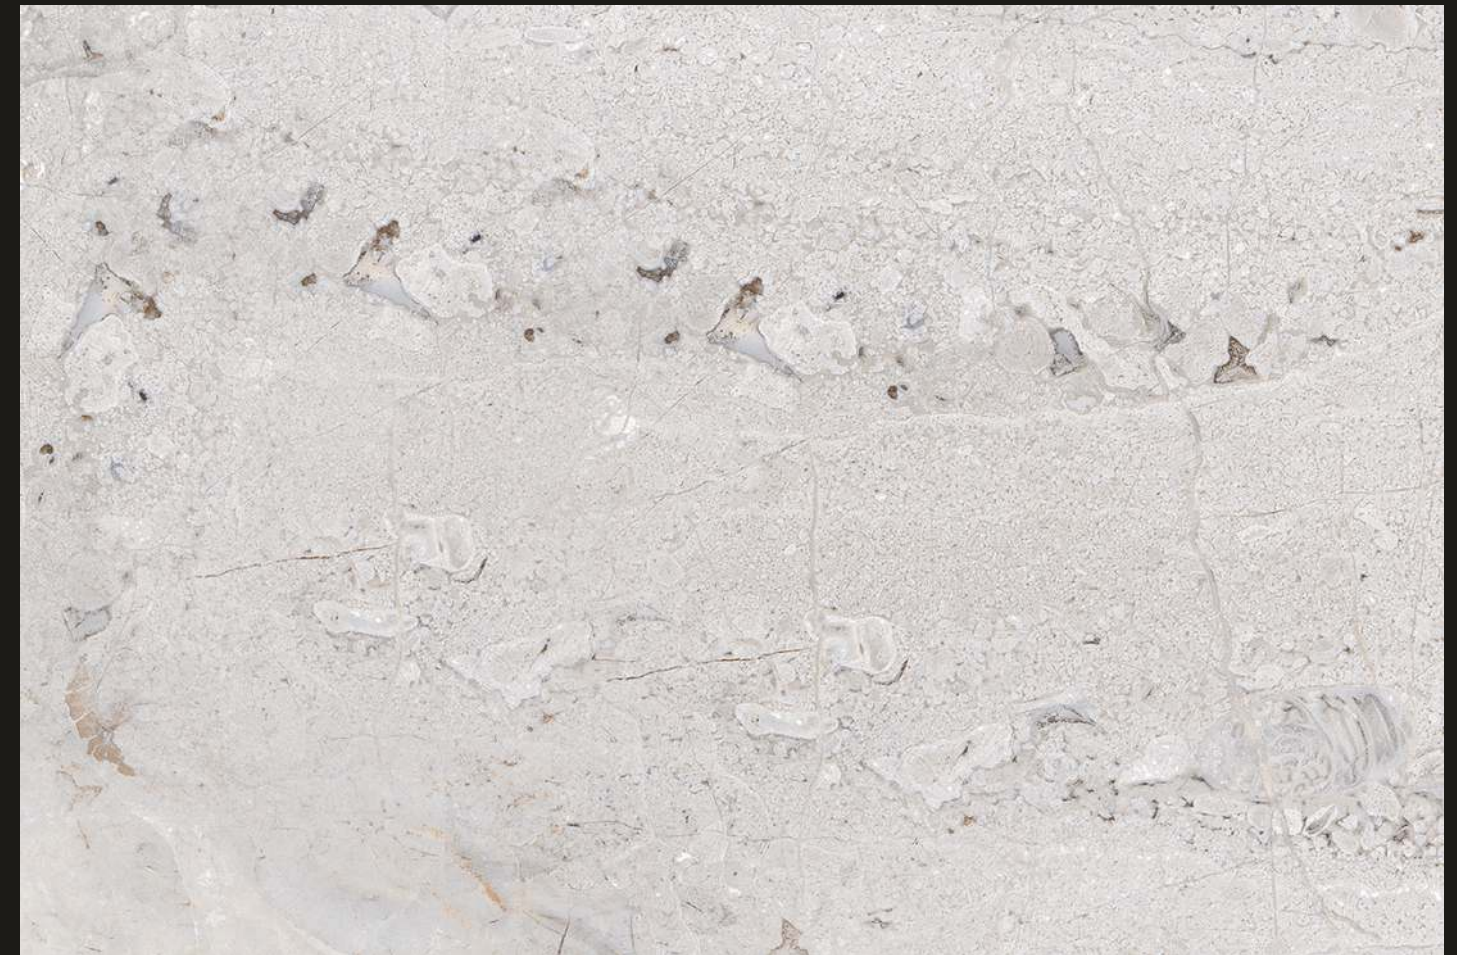

60x60cm

120x120cm

BEARLY GREY

We unleash the creativity of those who surround us, those who take pleasure from nature and life itself.

We create surfaces and pieces that stimulate the five senses and enhance the sensorial nature of the spaces they dress in every home.