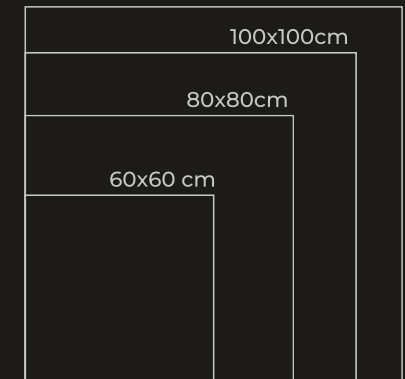

ROME STATUARIO

This style floor is eye-catching, audacious and sure to be remembered.

The laying of the floor integrates the architectural design and visually delineates areas with different usability. The essence of the collections enhancing its decorative potential and making the furniture more charming and trendy.

ROME STATUARIO

Thickness : 9mm
Finish : **Glossy & Matt**

120x180cm

120x120cm

Application

Reception

Kitchen

Living Room

Salon & Spa

Offices

Restaurants & Hotels

Bathroom

Showrooms