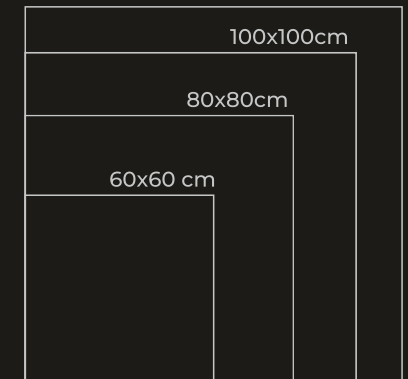

ARMANI CREMA

To get the right balance of form and functionality, you've got to choose the right wall tiles for your home.

A magnetic elegance that combines realism and aesthetic perfection. Our new collection in porcelain stoneware inspired by handcrafted metals, where edgy oxidation effects created by the passage of time generate variable surfaces.

ARMANI CREMA

Thickness : 9mm
Finish : **Glossy & Matt**

120x180cm

120x120cm

Application