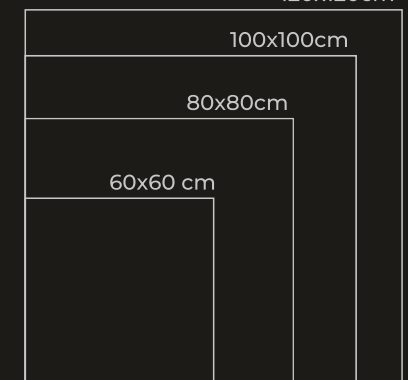

EMPIRE CREMA

Thickness : 9mm
Finish : **Glossy & Matt**

120x180cm

120x120cm

Application

Size : 80x80CM | 80x160CM

Finish : Glossy & Matt

EMPIRE CREMA