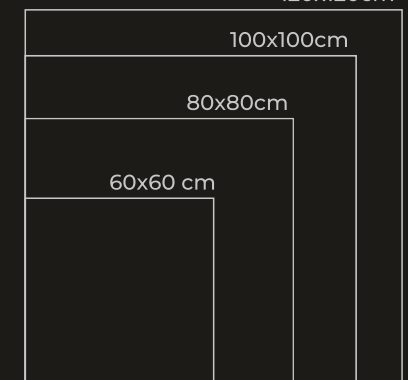

BIANCO ONYX

Our Bianco Onyx surfaces have made strength, versatility, and ease of use their main strengths.

our Floor tiles collections lead the path towards the use of porcelain stoneware in the most diverse settings and applications, from flooring to wall cladding, from ventilated facades.

BIANCO ONYX

Thickness : 9mm
Finish : **Glossy & Matt**

120x180cm

120x120cm

Application

Reception

Kitchen

Living Room

Salon & Spa

Offices

Restaurants & Hotels

Bathroom

Showrooms