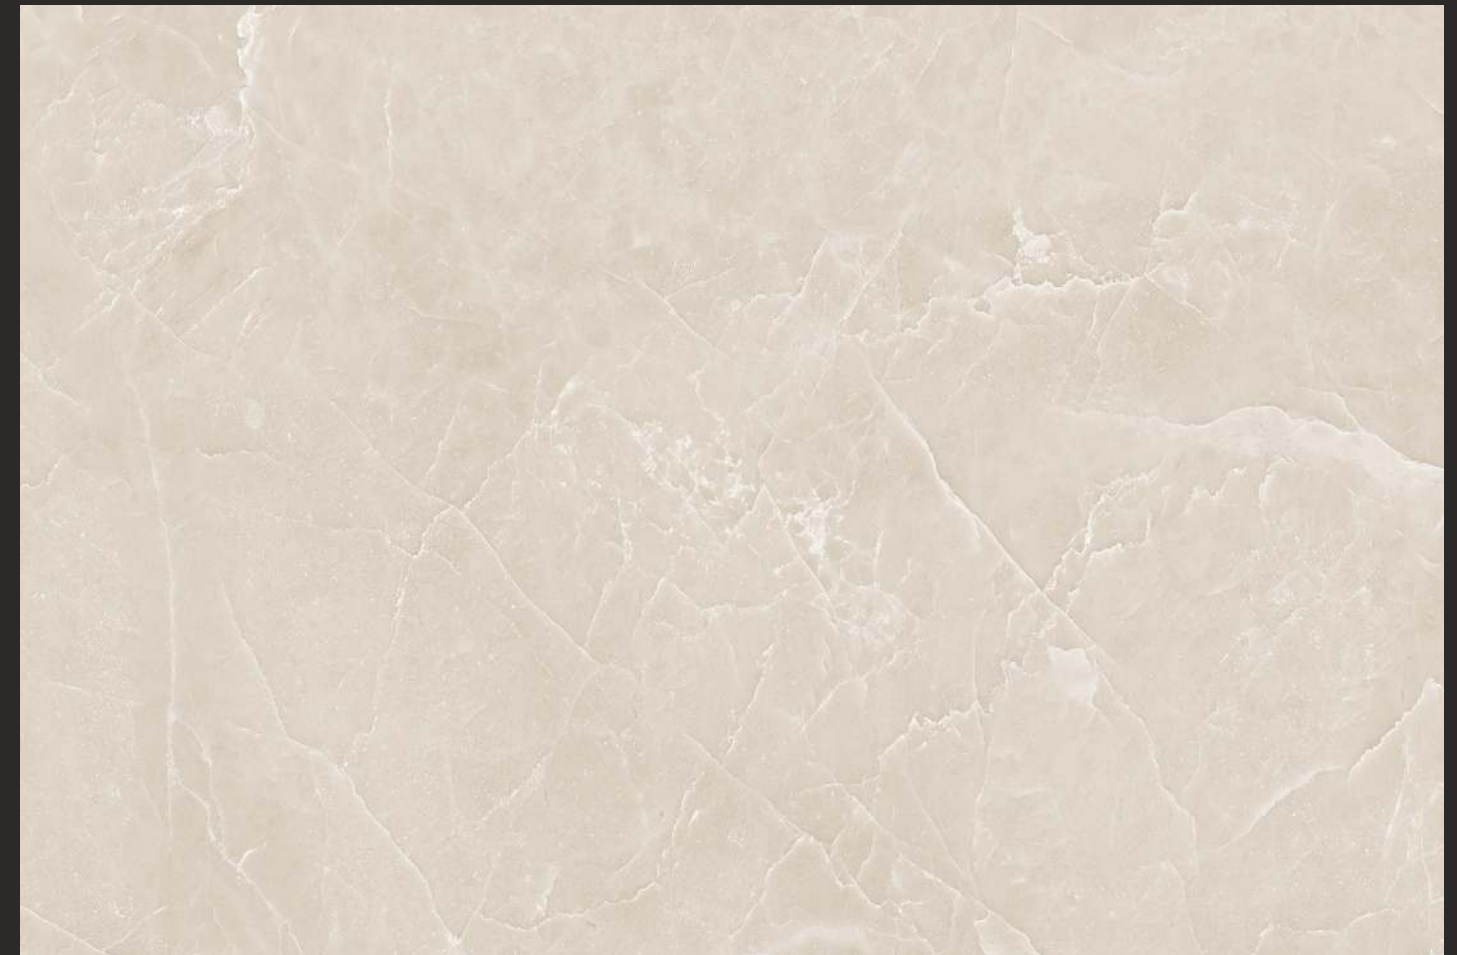

60x60cm

120x120cm

FLAMINGO LIGHT

Flamingo Light marble conveys a note of elegance and strength. Its veining deeply penetrates the stone,

The delicate decorative interweaving of filigree, and other times like slender roots planted in the earth. This option offers a visual identity that is as strong and authentic as it is sophisticated.