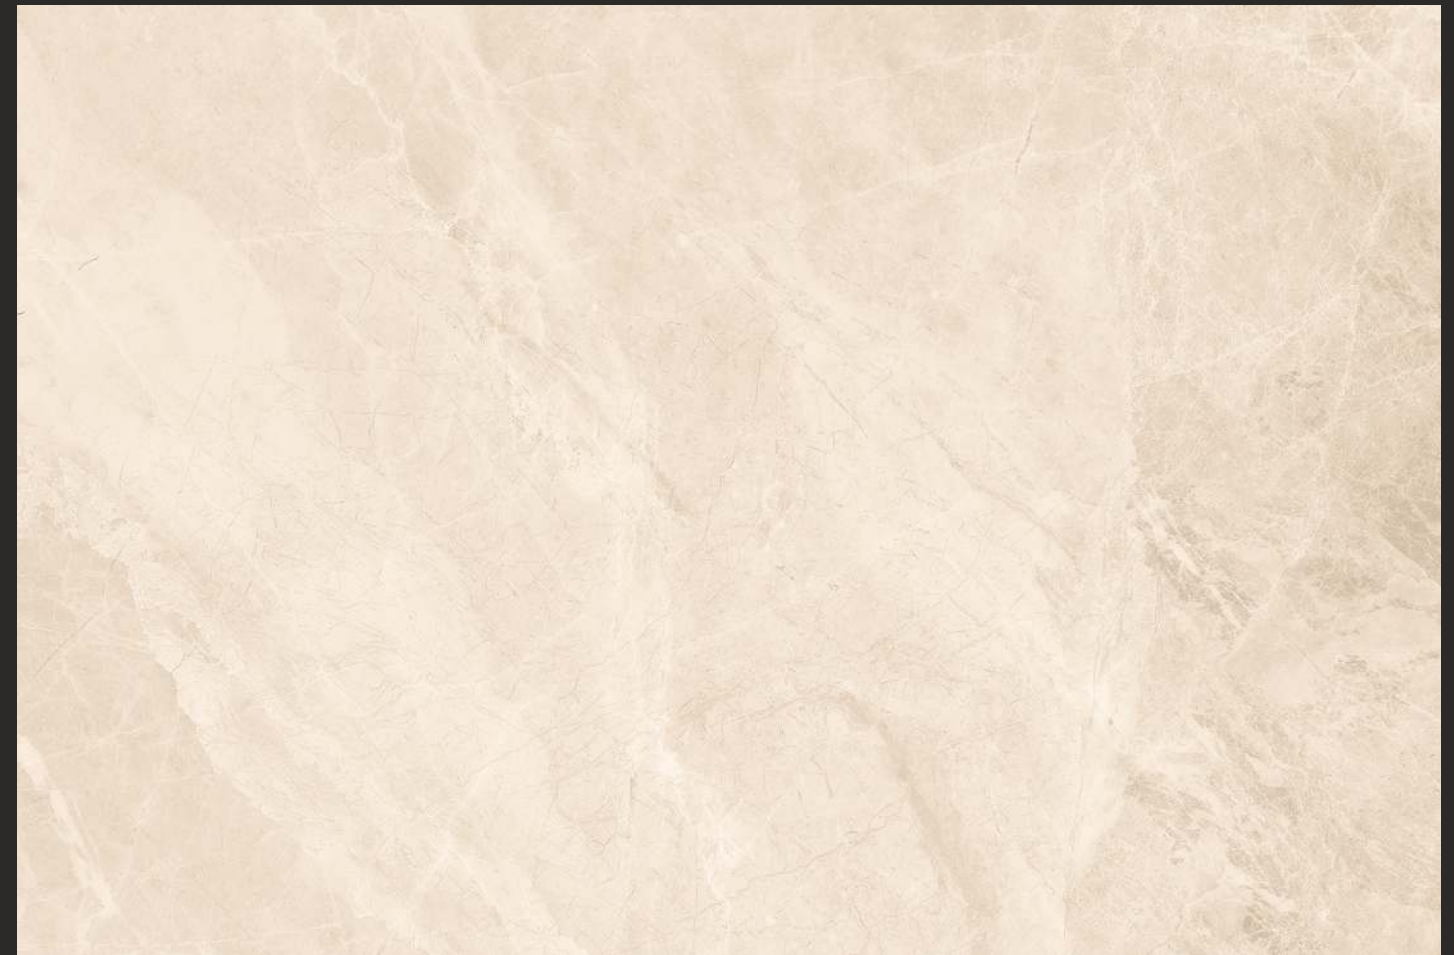

ATLANTIC SAND

Thickness : 9mm
Finish : **Glossy & Matt**