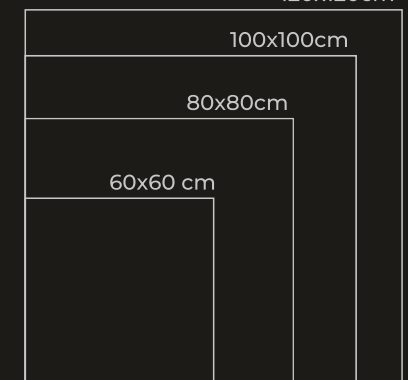

ONYX PEARL

Use this stylish, contemporary tile to make a statement. A perfect choice for spaces with an exclusive vibe that are used intensively.

The new marble: a naturally veined design that captures the essence of stone, infusing your interior with peace and tranquillity.

ONYX PEARL

Thickness : 9mm
Finish : **Glossy & Matt**

120x180cm

120x120cm

Application