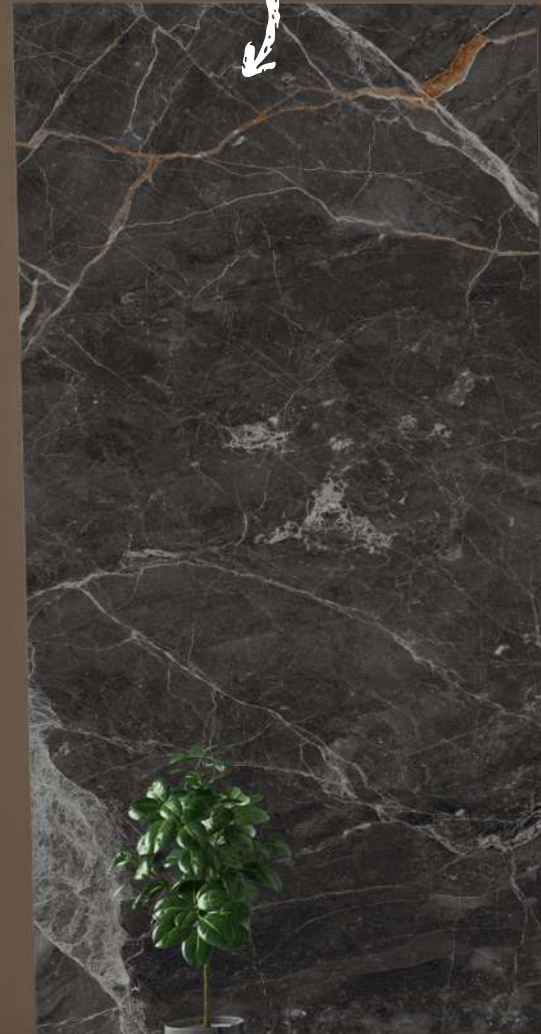

SYMPHONY

COLLECTION

80x160cm

120x180cm