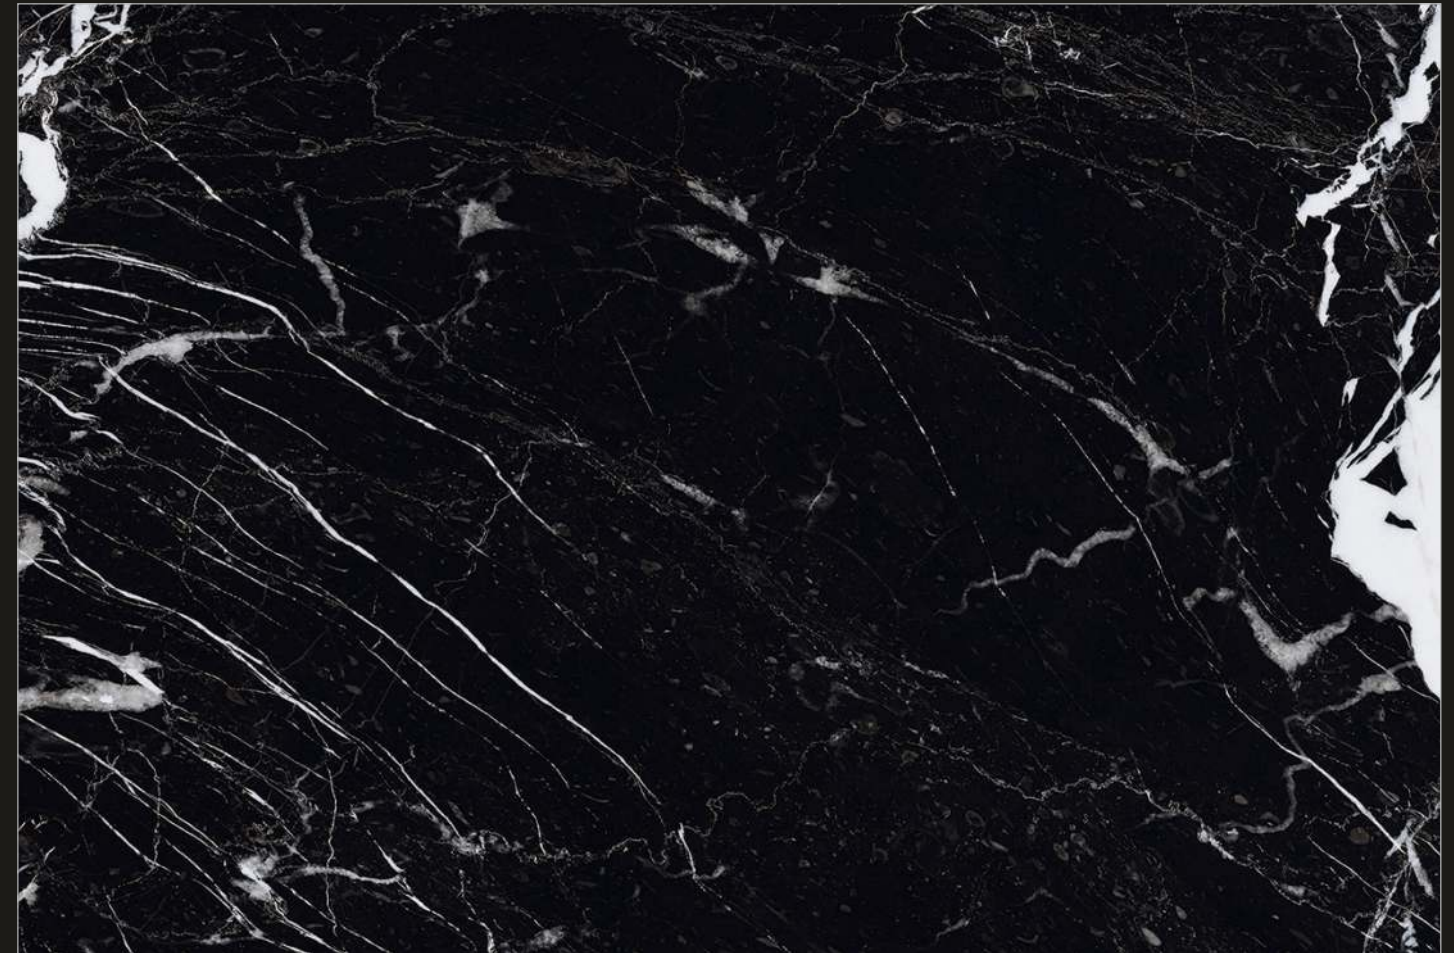

WHITE FUSION

Ceramic surfaces inspired by marble become an integral part of residential architecture, hospitality projects, and retail spaces, defining their look and emphasizing their exclusive nature

Inspired By Traditional Marble Workmanship, This Finish Enhances The Surface Giving It A Satin Appearance Accompanied By A Low Level Of Light Reflection. Ideal For Designing Environments With A Contemporary Look, It's Available Both On Floor And Wall Tiles

WHITE FUSION

Thickness : 9mm
Finish : High Glossy

120x180cm

120x120cm

Application