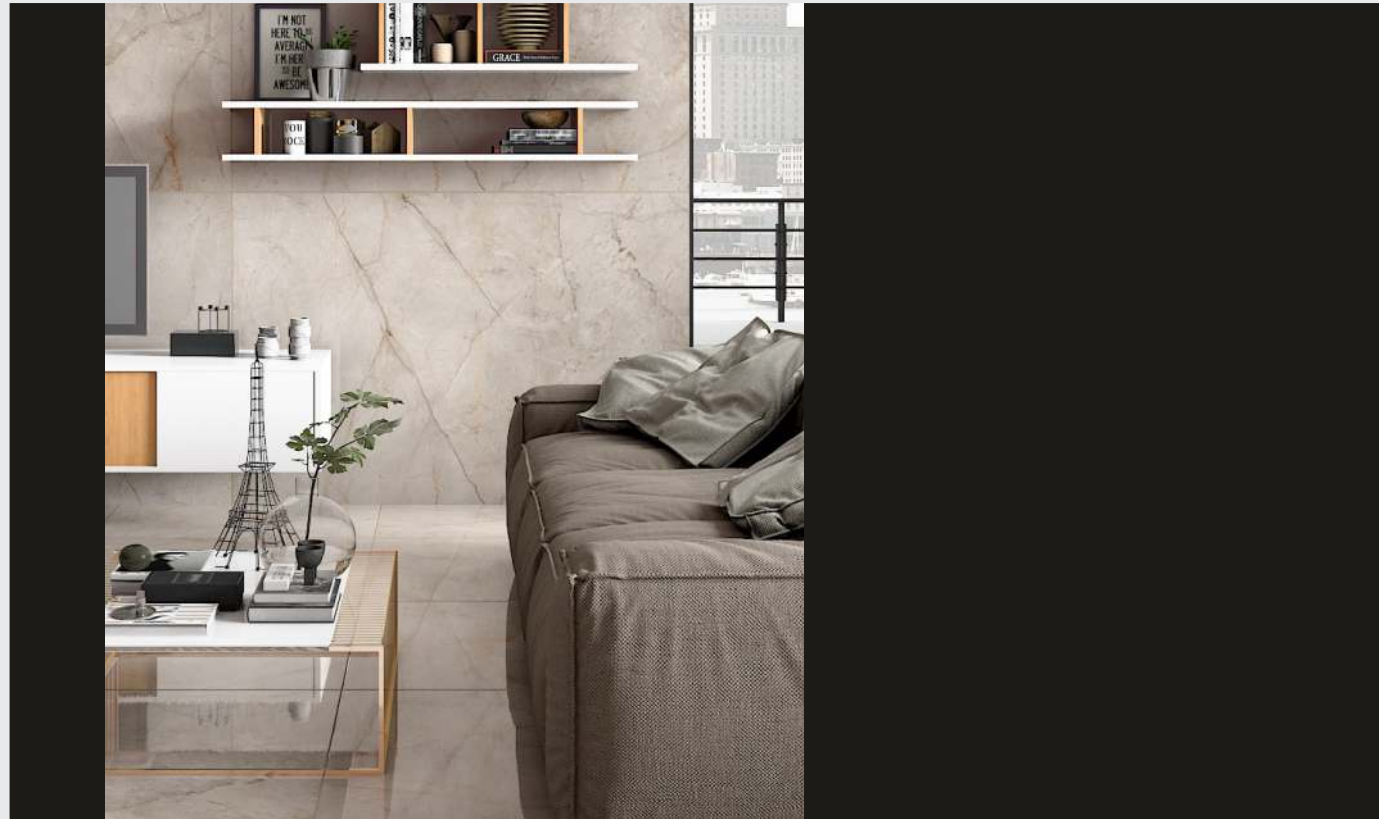

60x60cm

120x120cm

SAHARA PEARL

Sahara Pearl is a marble of French origin with an elegant black background patterned with thick white and gold veining

Sahara Pearl has a strongly luminescent nature that exerts a tremendous power of attraction, an interpretation tailored to current trends while maintaining the character of natural stone.