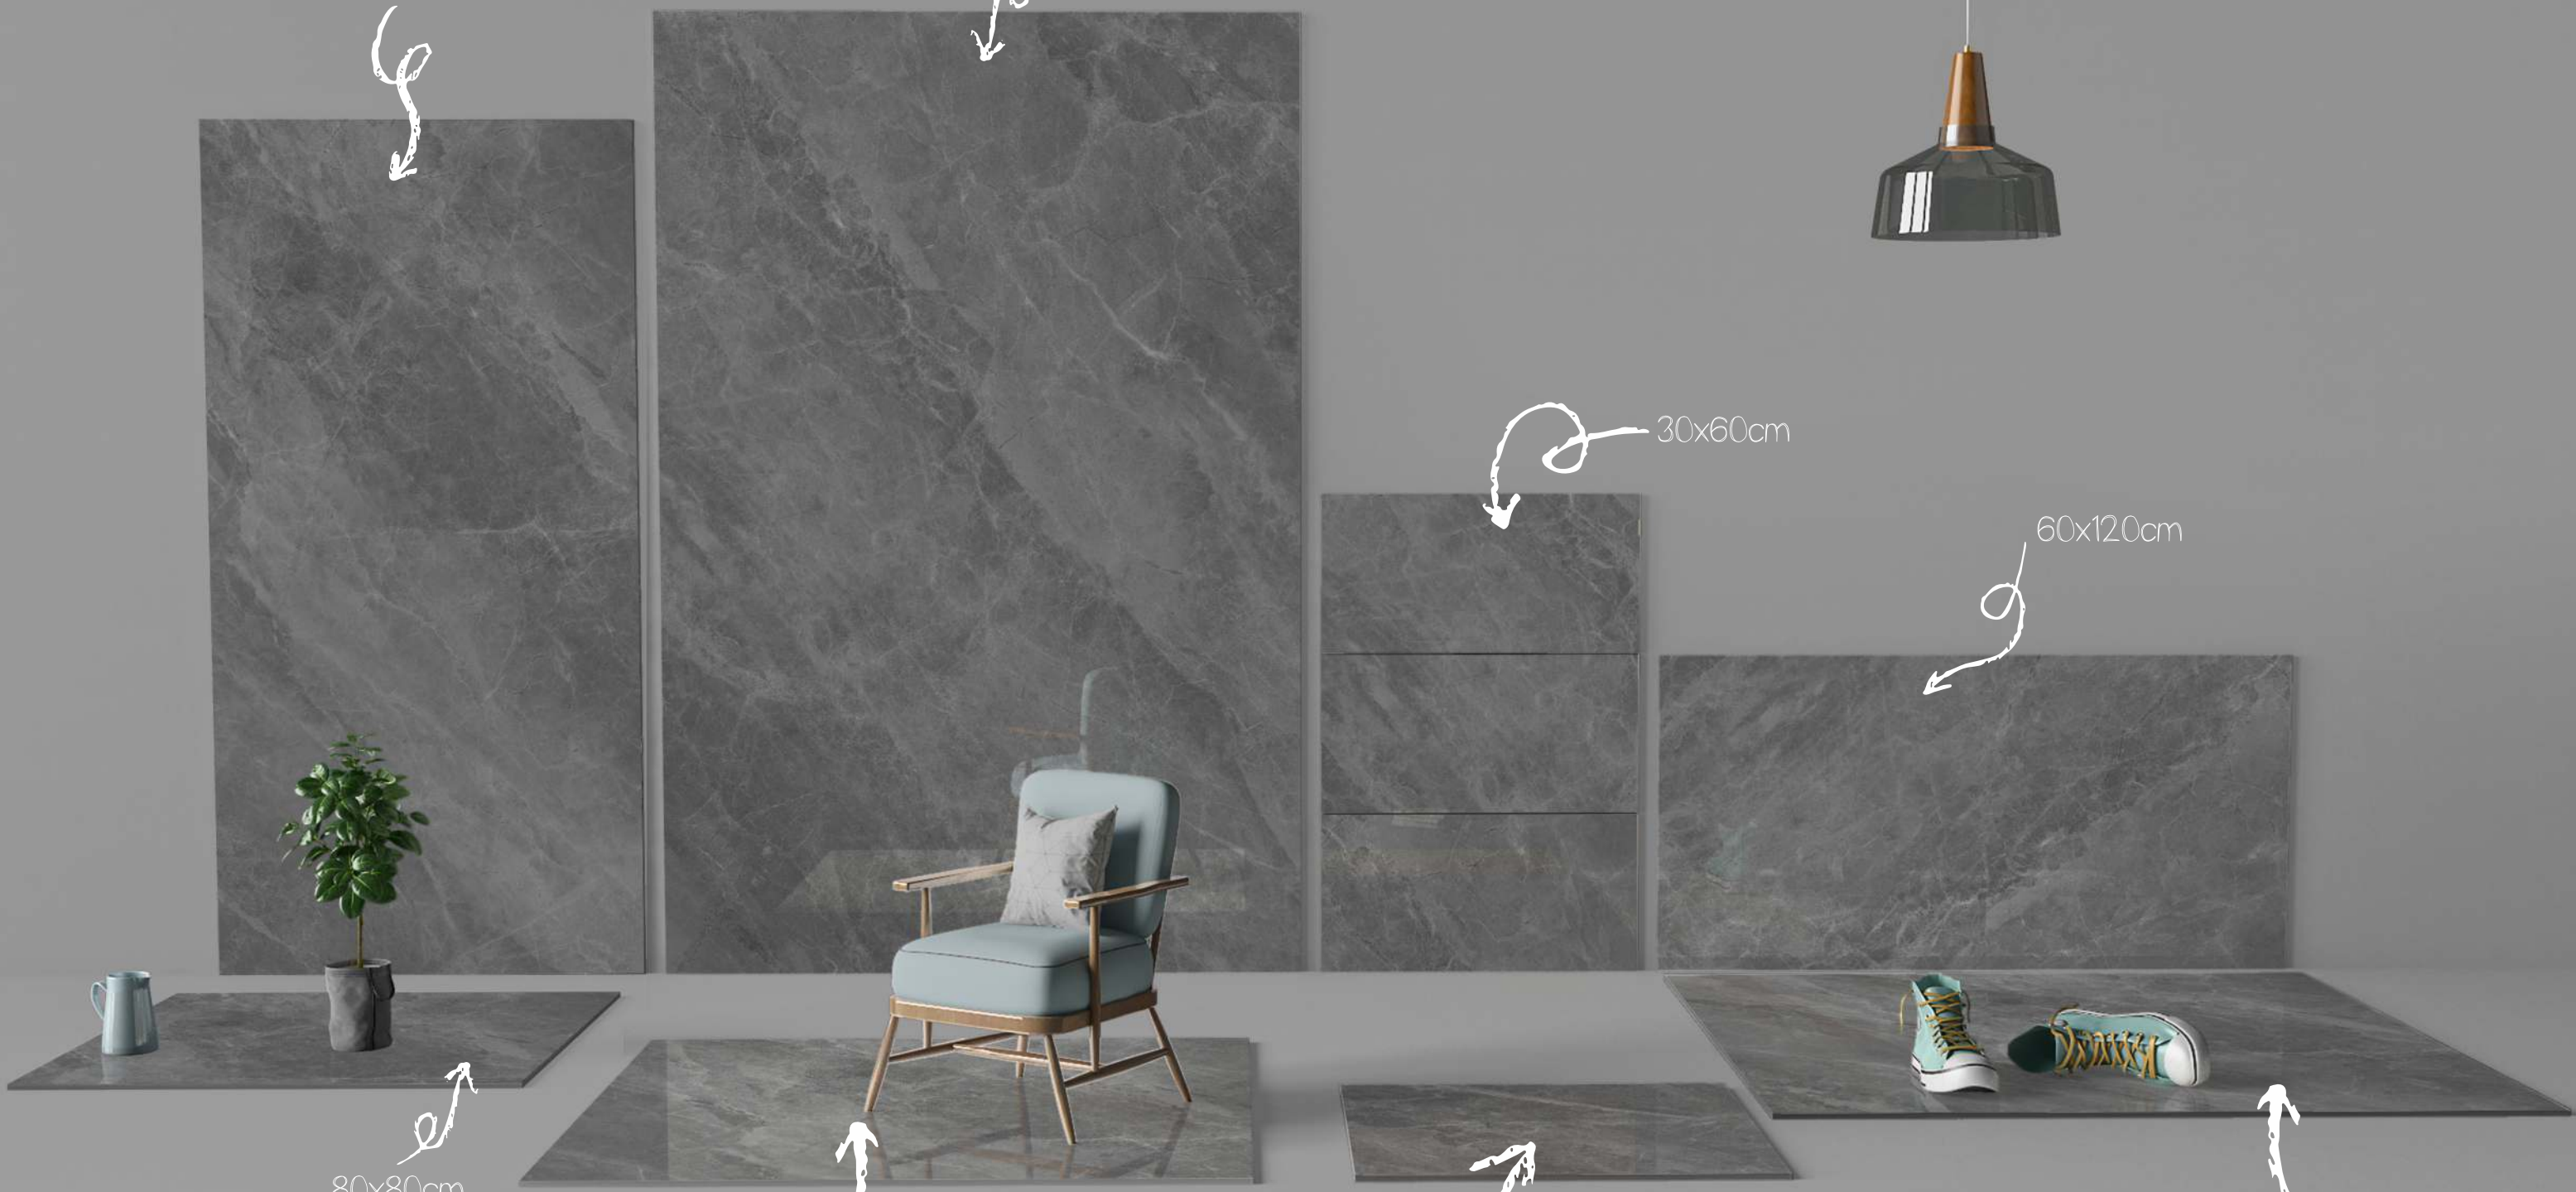

SYMPHONY

COLLECTION

80x160cm

120x180cm

30x60cm

60x120cm

80x80cm

100x100cm

60x60cm

120x120cm

ATLANTIC GRAPHITE

Minimalist reliefs that maintain a visual identity that is strong and authentic, giving our space a more personal touch.

The Honed finish is an evolution of the sanded finish of natural marble which, unlike the glossy polished finish, has a matte appearance that generates a sense of timelessness and balance, propitiating visual harmony