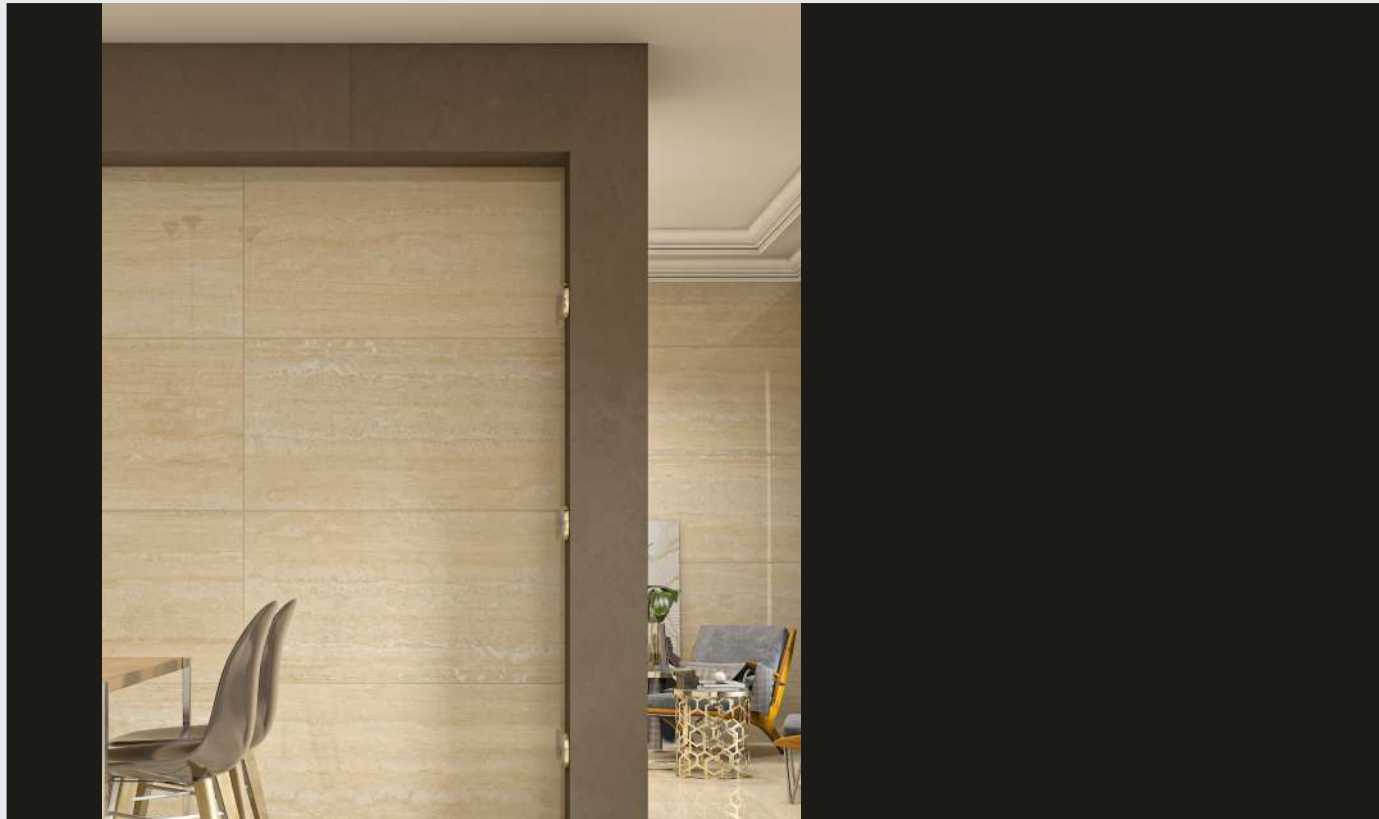

TRAVERTINO BEIGE

The stone effect of Boost Stone finds its maximum expression in the design of outdoor environments.

Neutral tones and the precision of the details give the space a cosmopolitan, contemporary look. Their ability to be perfectly mixed and matched with the colors of the concrete-look Boost collection extends the creative possibilities beyond all limits.

TRAVERTINO BEIGE

Thickness : 9mm
Finish : **Glossy & Matt**

120x180cm

120x120cm

Application