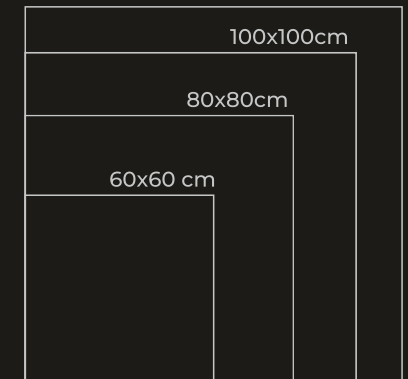

MARVEL BEIGE

Reproducing every nuance of natural stones, replicating their ability to stir emotions through impeccable reproduction and stunning designs.

Our technology allows us to interpret the power of nature using the highest quality porcelain stoneware. From the surfaces explore the endless creative potential of natural stone effects.

MARVEL BEIGE

Thickness : 9mm
Finish : **Glossy & Matt**

120x180cm

120x120cm

Application

Reception

Kitchen

Living Room

Salon & Spa

Offices

Restaurants & Hotels

Bathroom

Showrooms