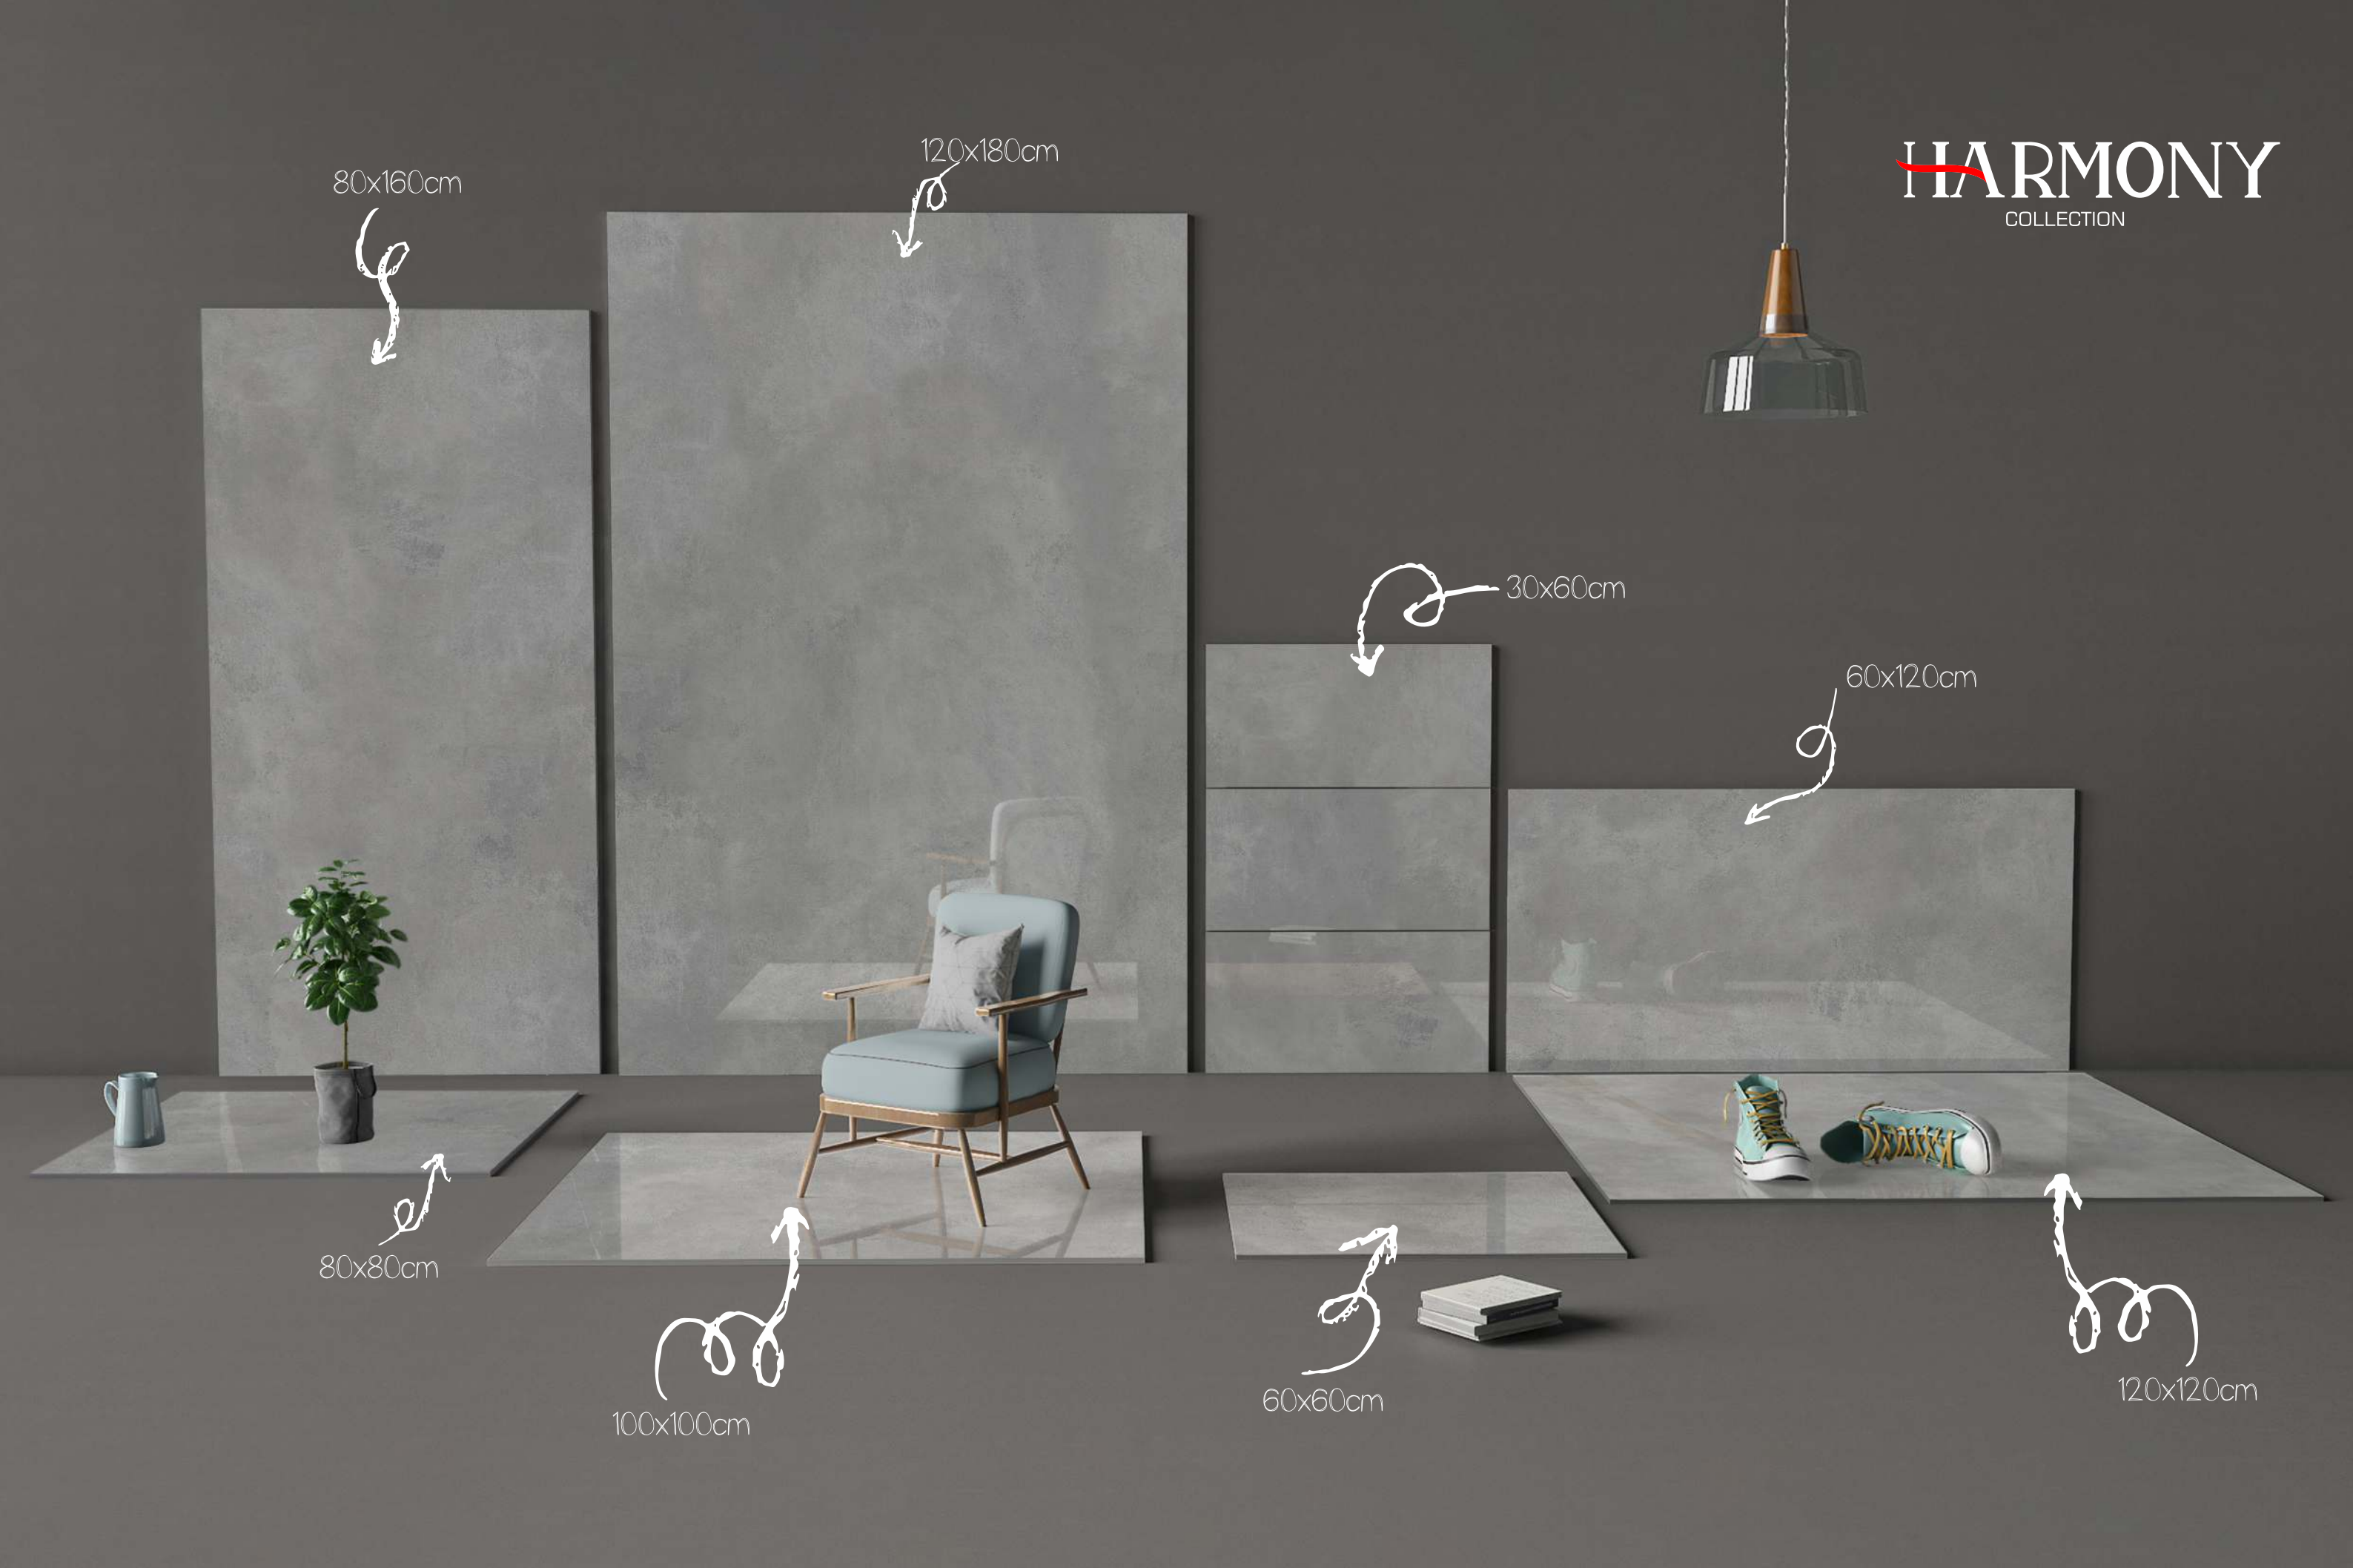

## Application

Size : 60x120CM | 120x120CM

Finish : Glossy & Matt

**ICE ONICE**

# HARMONY

COLLECTION

80x160cm

120x180cm

30x60cm

60x120cm

80x80cm

100x100cm

60x60cm

120x120cm