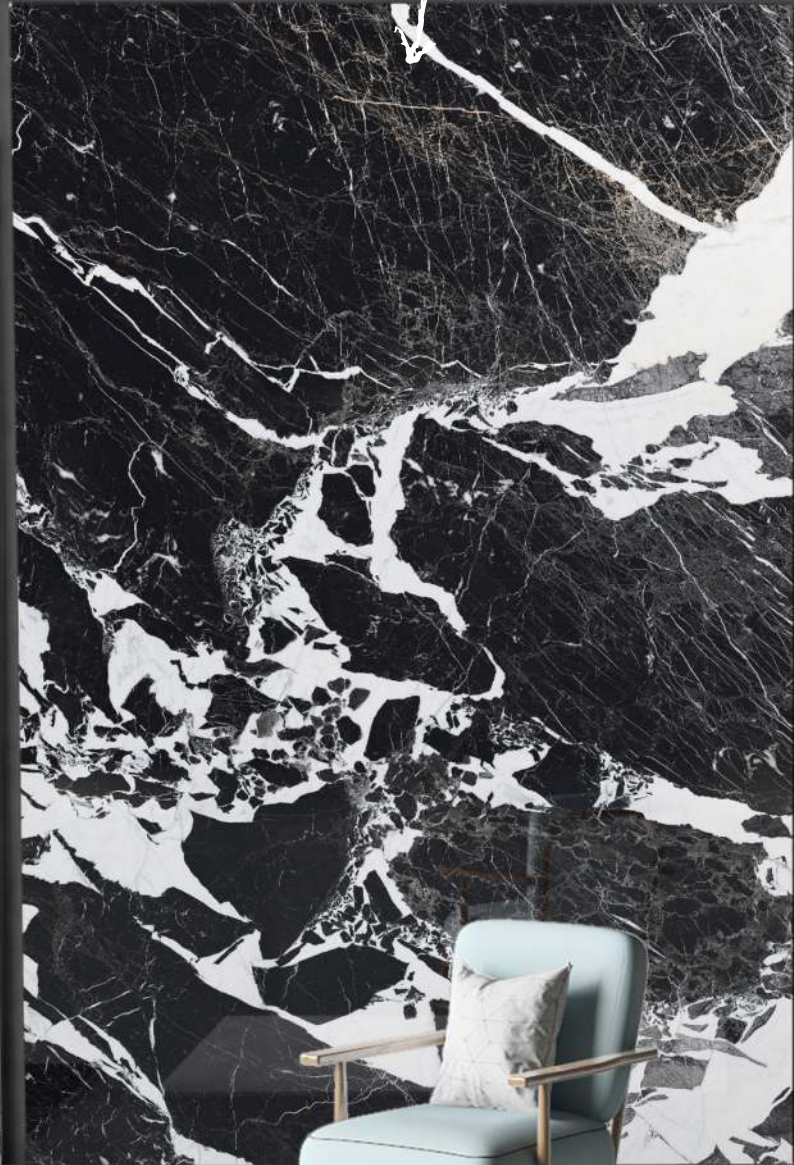

HARMONY

COLLECTION

80x160cm

120x180cm