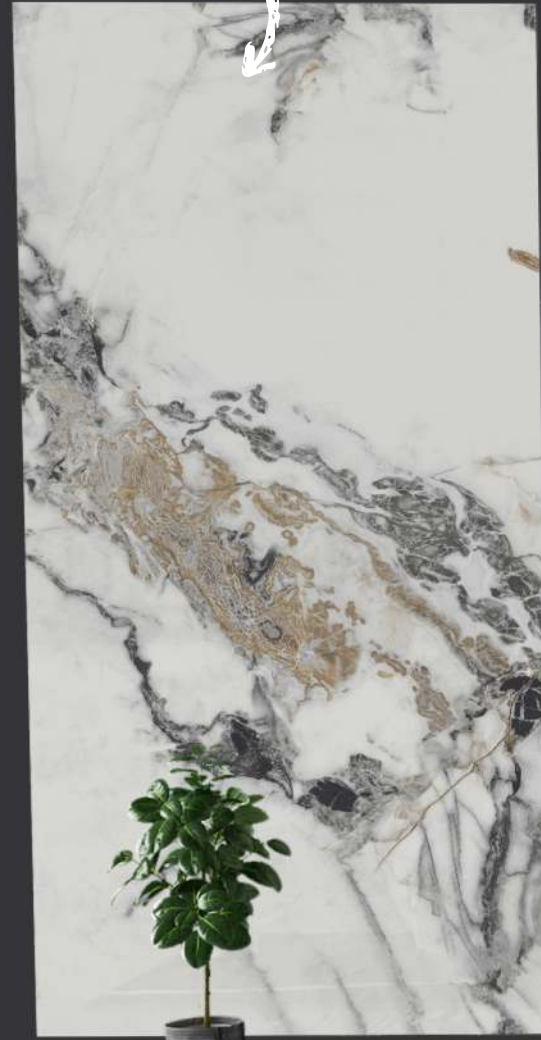

HARMONY

COLLECTION

80x160cm

120x180cm

30x60cm

60x120cm

80x80cm

100x100cm

60x60cm

120x120cm