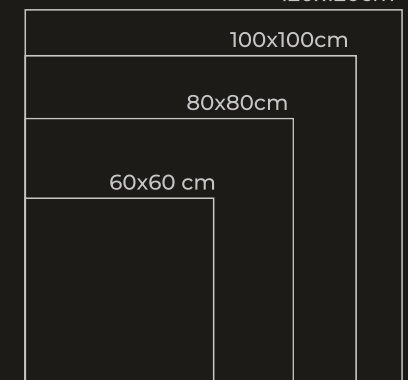

### Application

Size : 60x120CM | 120x120CM

Finish : Glossy & Matt

**ALBASTRINO ONYX**