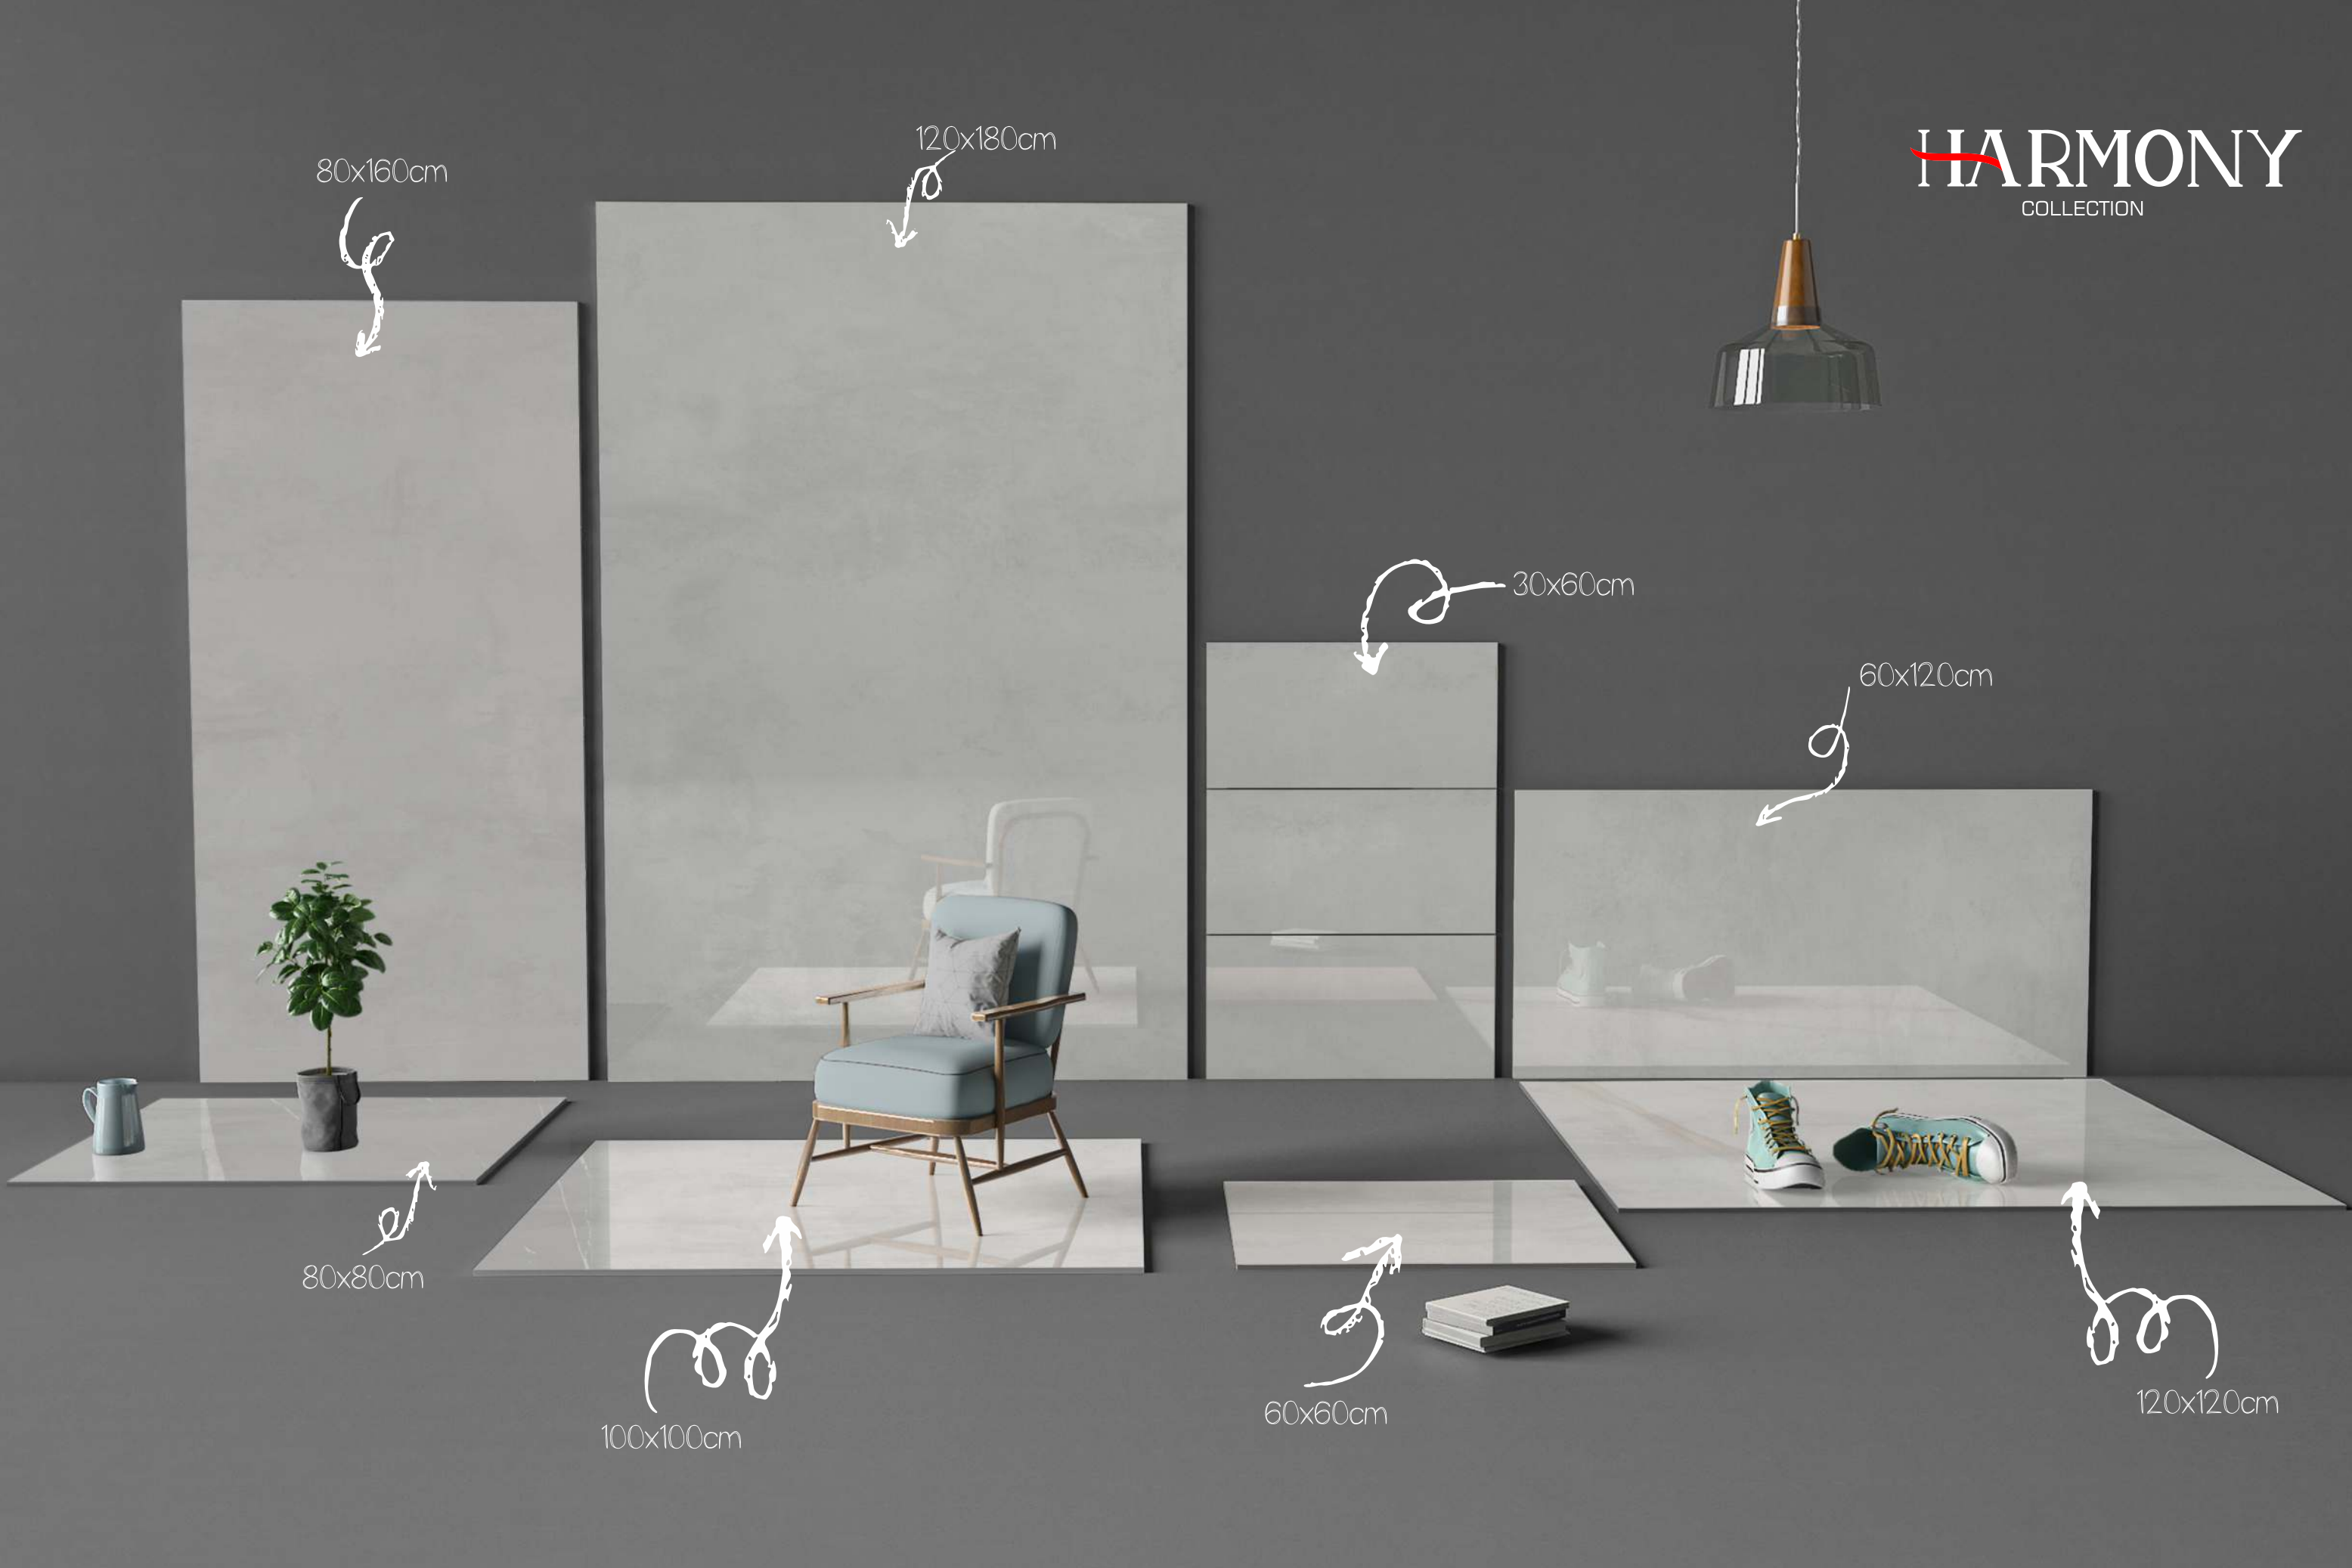

Showrooms

Size : 60x120CM | 120x120CM

Finish : Matt

**CEMENTA** ASH

# HARMONY

COLLECTION

80x160cm

120x180cm

30x60cm

60x120cm

80x80cm

100x100cm

60x60cm

120x120cm

# CEMANTA BIANCO

In the Natural version, the innovative finish combines superior slip resistance with a soft touch, ensuring easy cleaning and maintenance.

Entice faithfully reproduces oak wood, offering two different interpretations: the Natural version, with authentic and spontaneous features, and the Elegant version, with a more refined and exclusive spirit.