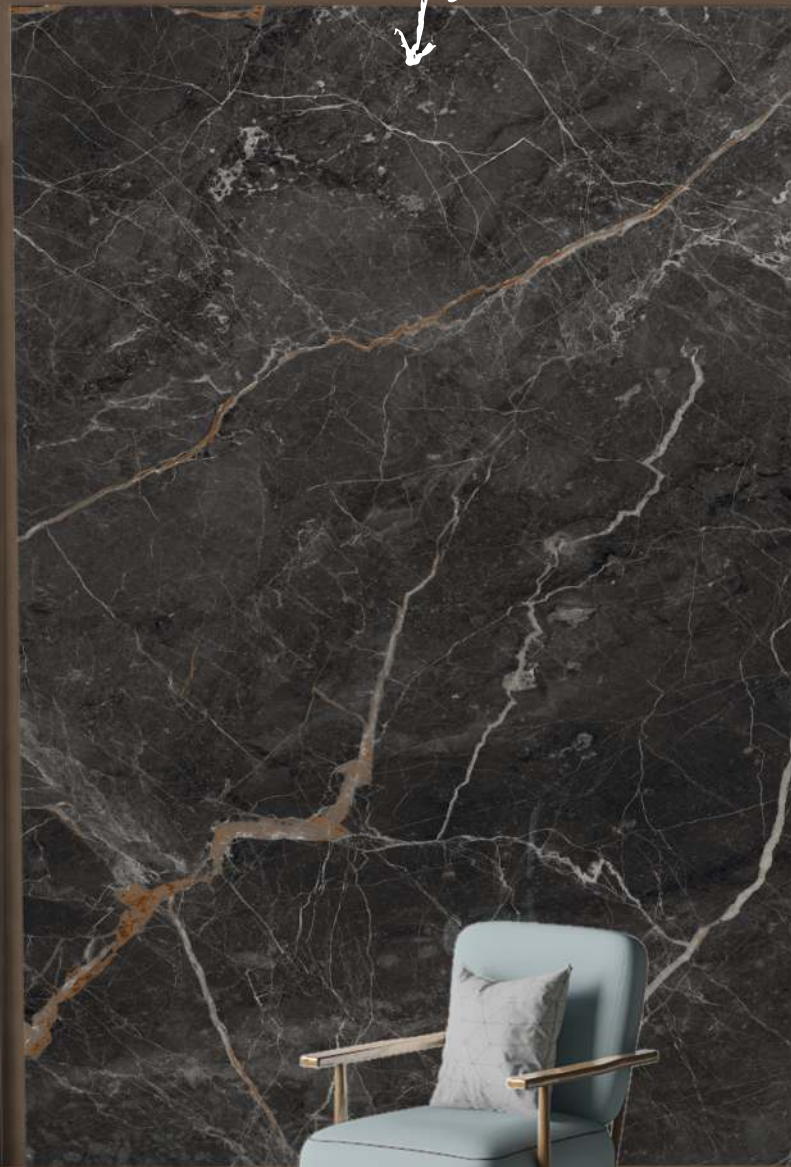

HARMONY

COLLECTION

80x160cm

120x180cm