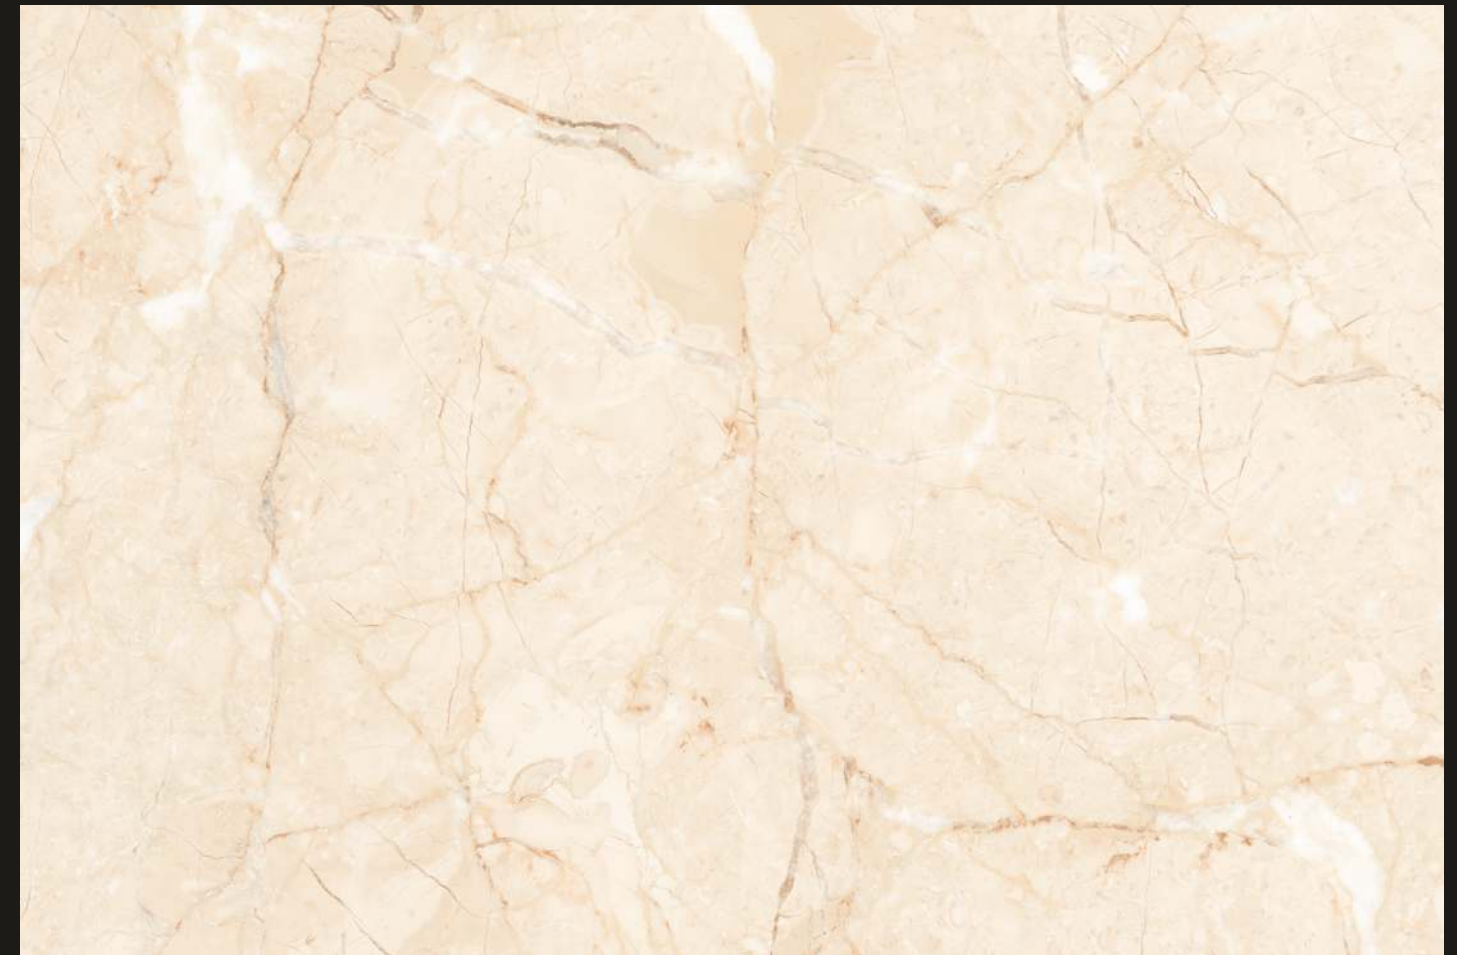

# HARMONY CREMA

it is ideal for settings ranging from the most modern and minimalist through to the most sophisticated and classic, depending on how you choose to complement it.

Harmony Cream is predominantly beige with a meticulous pattern of brown and grey veining highlighted by touches of gold that enhance the austerity of the space.