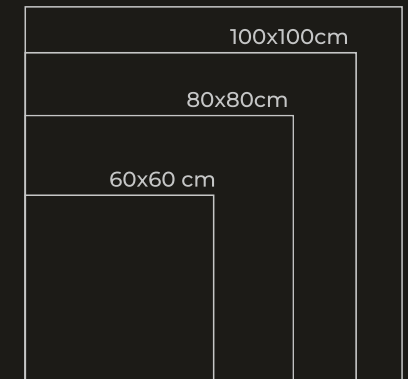

PEARL CREAMA

The classics return to reclaim their popularity, the trends in statement floors are now available in ceramics.

With the extension of porcelain from floor to wall, we are able to provide the environments with maximum continuity, conserving the same tonality and finish.

PEARL CREAMA

Thickness : 9mm
Finish : **Glossy & Matt**

120x180cm

120x120cm

Application

Reception

Kitchen

Living Room

Salon & Spa

Offices

Restaurants & Hotels

Bathroom

Showrooms