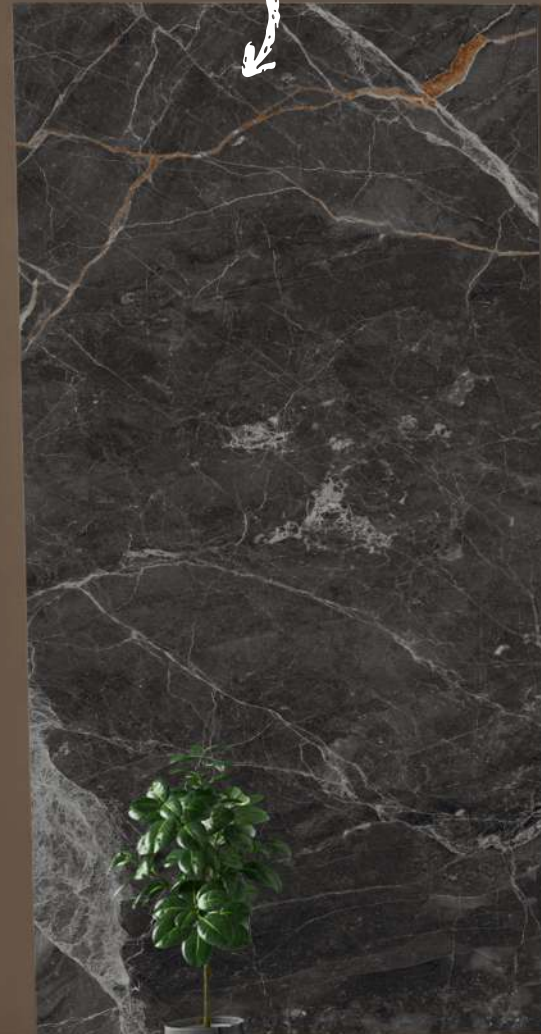

HARMONY

COLLECTION

80x160cm

120x180cm