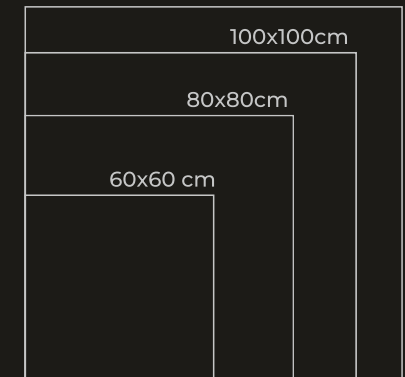

ROME STATUARIO

This style floor is eye-catching, audacious and sure to be remembered.

The laying of the floor integrates the architectural design and visually delineates areas with different usability. The essence of the collections enhancing its decorative potential and making the furniture more charming and trendy.

ROME STATUARIO

Thickness : 9mm
Finish : **Glossy & Matt**

120x180cm

120x120cm

Application