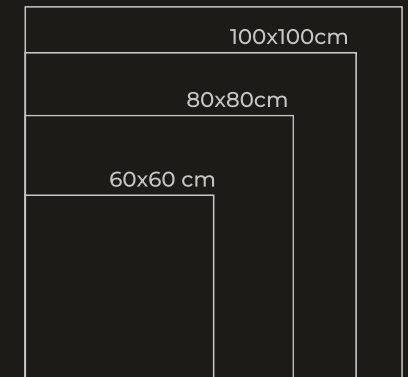

## PULPIS BIANCO

Thickness : 9mm  
Finish : Glossy & Matt

120x180cm

120x120cm