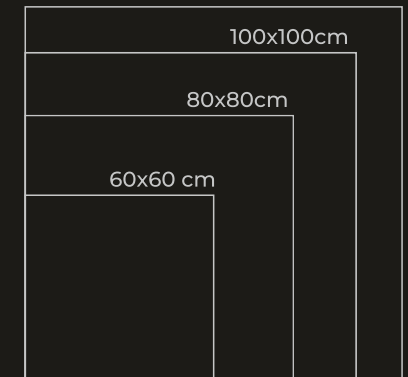

## Application

Size : 60x120CM | 120x120CM

Finish : High Glossy

**WHITE FUSION**