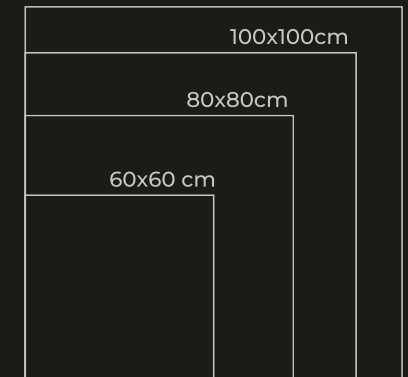

POLARIS BRILLO

The Natural and Elegant styles feature a delicate dimensional surface inspired by ancient stone planing techniques.

The Elegant variant, available in a single format, has an even smoother touch and is suitable for prestigious residential interiors.

POLARIS BRILLO

Thickness : 9mm
Finish : Glossy & Matt

120x180cm

120x120cm

Application