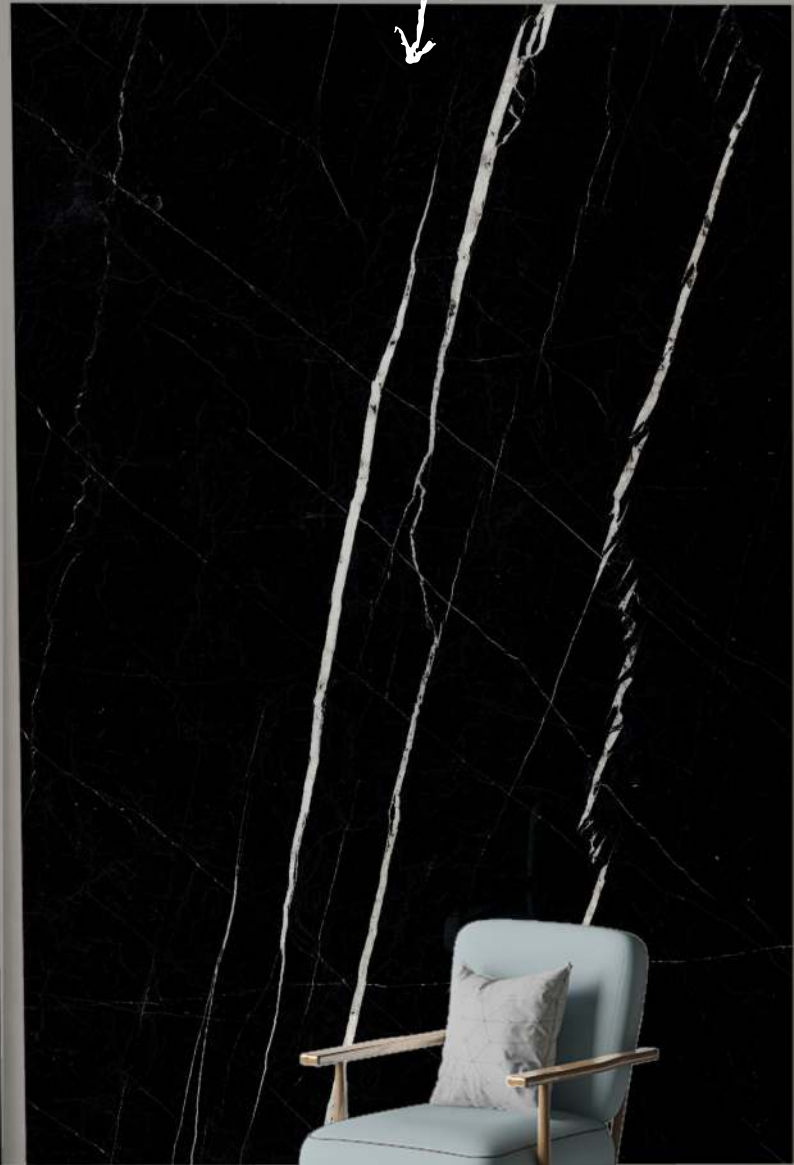

HARMONY

COLLECTION

80x160cm

120x180cm

30x60cm

60x120cm

80x80cm

100x100cm

60x60cm

120x120cm