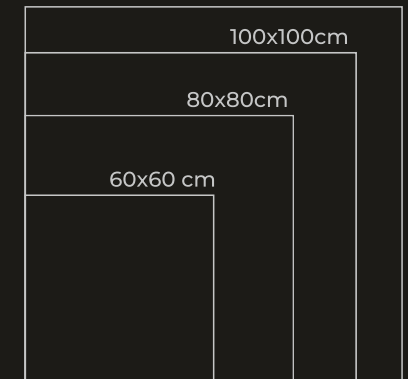

HARMONY BEIGE

Harmony Beige wall and floor tiles that enhance the quality of light wherever they are used, producing a spectacular sense of style and elegance.

In addition, each of these options is complemented by decorative features from Art and Decor which range from geometric compositions that add strength and dynamism to the subtlest of floral patterns that bring a touch of elegance and distinction

HARMONY BEIGE

Thickness : 9mm
Finish : **Glossy & Matt**

120x180cm

120x120cm

Application