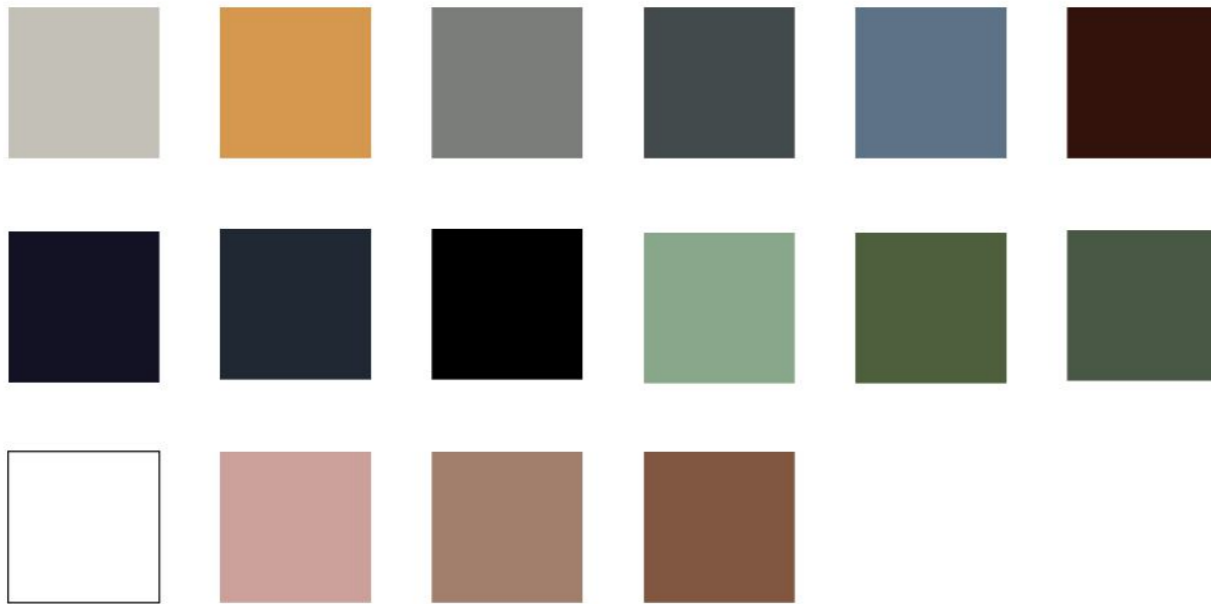

TRON

COLLECTION

Subway tiles are characterized by their uniform size and straight edges. They usually have a glossy & matt finish, which reflects light and adds a bright, classic look to spaces. However, matte and textured finishes have also gained popularity for a more contemporary aesthetic.

AVAILABLE COLORS